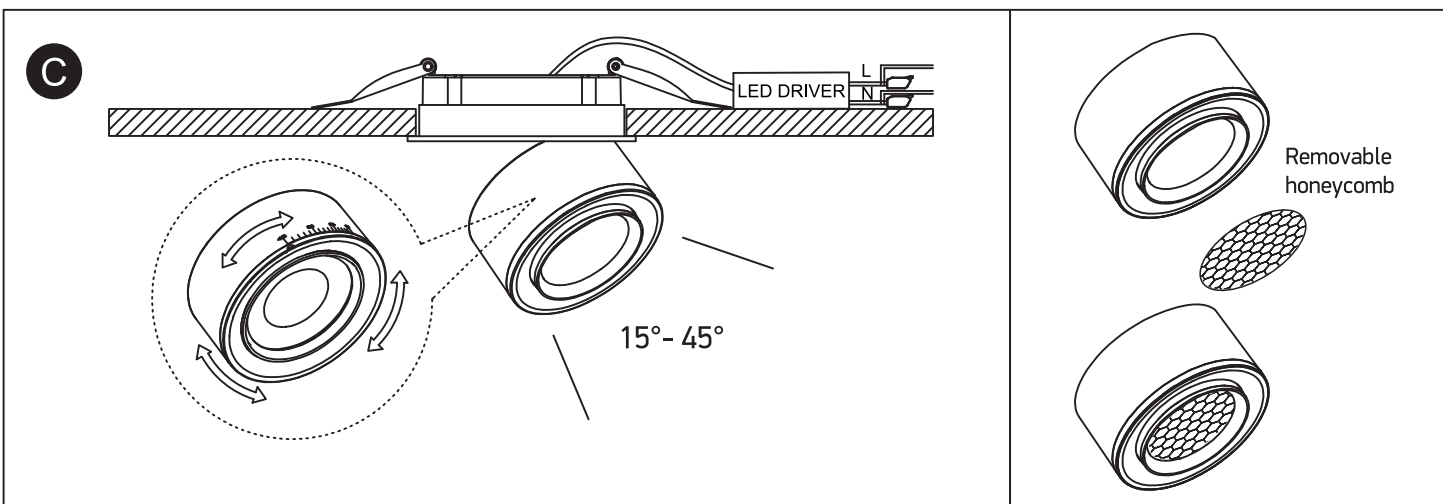

# INSTALLATION MANUAL

11115G

230V | COB LED | 15W | IP20 | Adjustable beam | Aluminium  
Complete with 350mA driver.