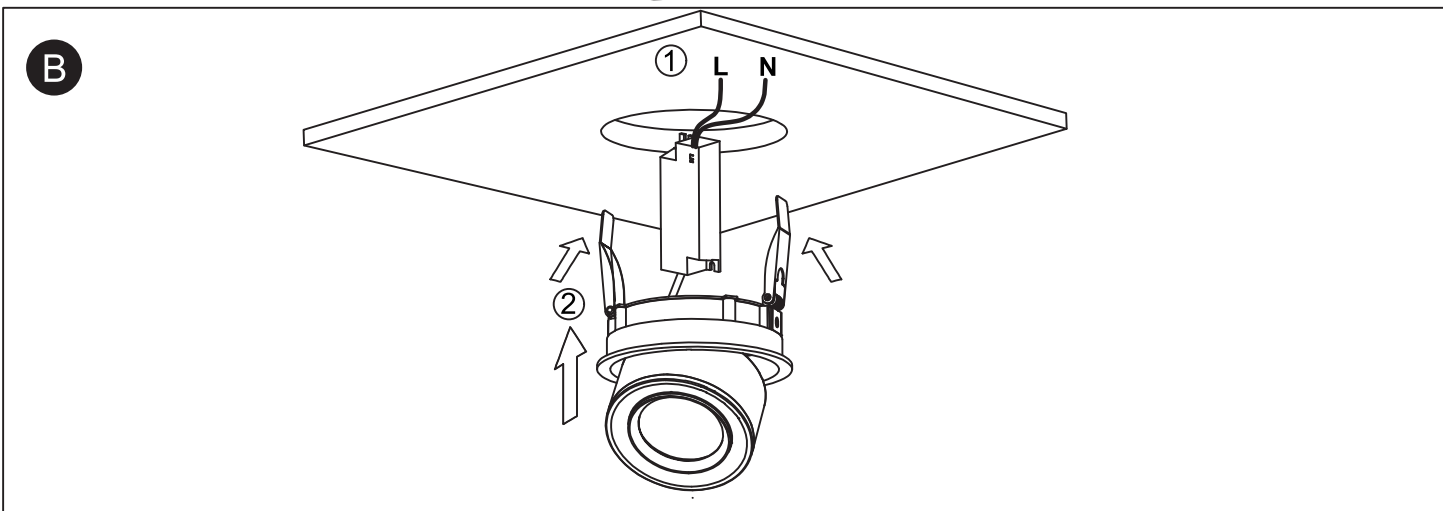

# INSTALLATION MANUAL

11115G

230V | COB LED | 15W | IP20 | Adjustable beam | Aluminium  
Complete with 350mA driver.