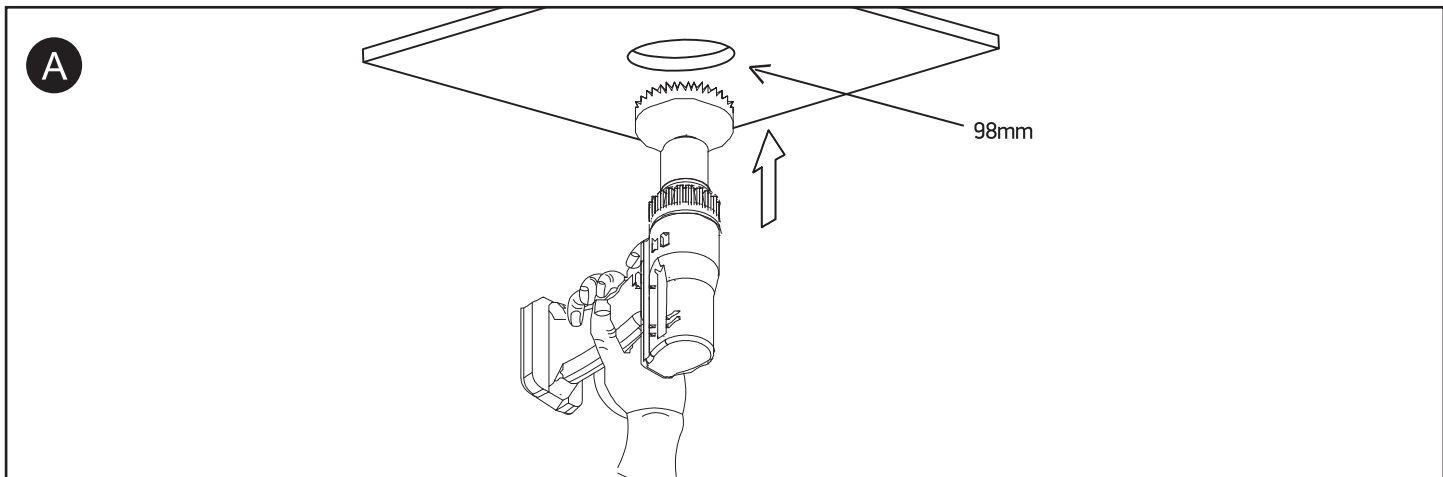

# INSTALLATION MANUAL

11115G

230V | COB LED | 15W | IP20 | Adjustable beam | Aluminium  
Complete with 350mA driver.