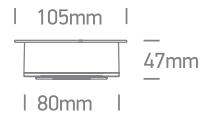

# INSTALLATION MANUAL

11115G

230V | COB LED | 15W | IP20 | Adjustable beam | Aluminium  
Complete with 350mA driver.