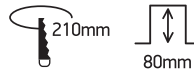

## 10130UV

eco downlight

IK<sup>04</sup> UGR19

230V | SMD 2835 | 30W | IP44 | Adjustable CCT | Die cast  
Complete with 700mA driver.

80  
CRI