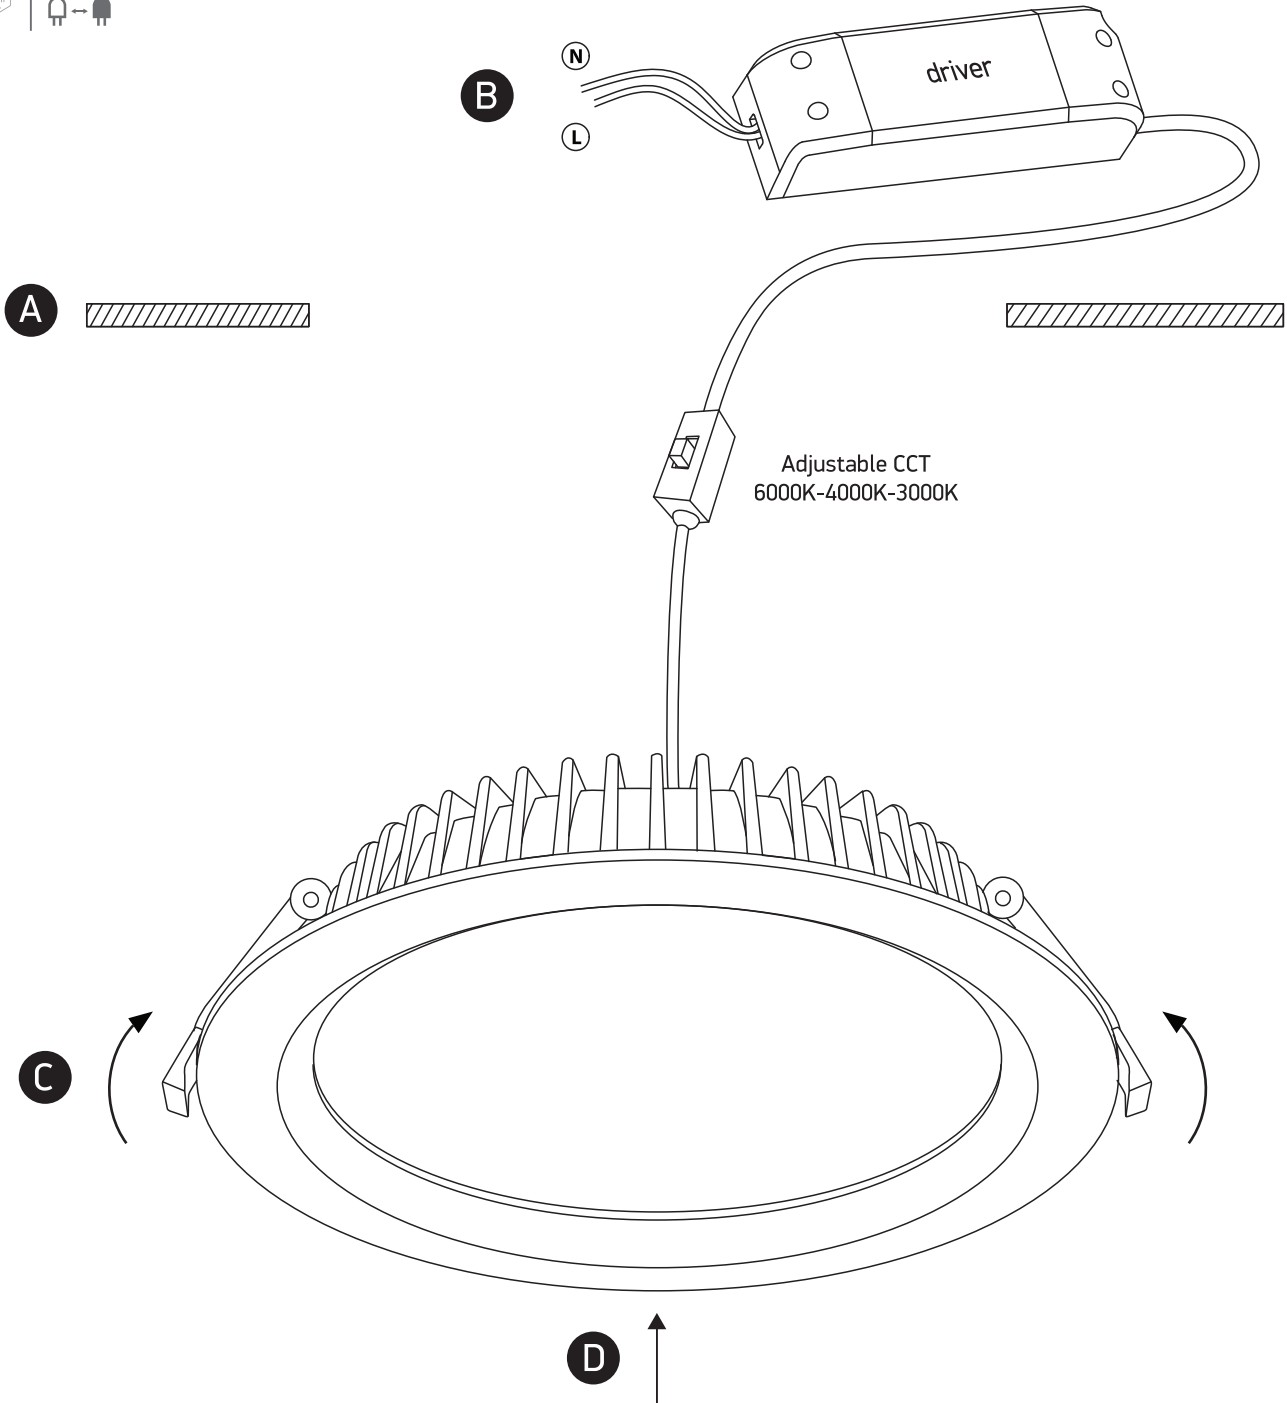

## 10130UV

eco downlight

IK<sup>04</sup> UGR19

230V | SMD 2835 | 30W | IP44 | Adjustable CCT | Die cast  
Complete with 700mA driver.

80  
CRI

### Warnings:

1. Make sure that the product is installed properly before connecting to electricity.
2. Do not cover the fitting.
3. Maintenance and installation should only be carried out by a professional electrician.