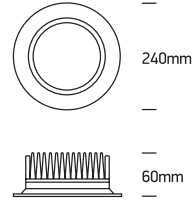

## 10130UV

eco downlight

IK<sup>04</sup> UGR19

230V | SMD 2835 | 30W | IP44 | Adjustable CCT | Die cast  
Complete with 700mA driver.

80  
CRI