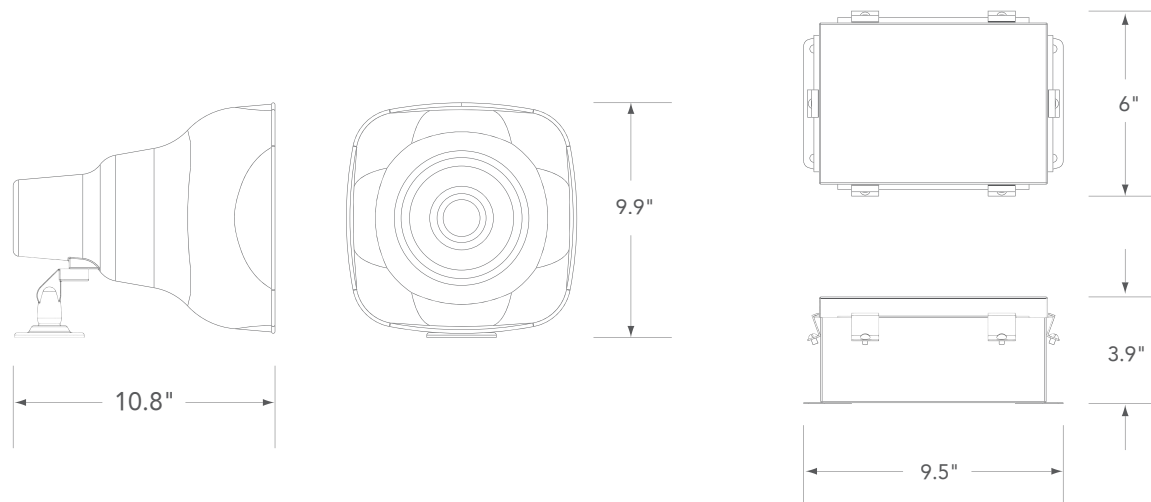

1000 and 1100 Power Alarm® Siren

- weatherproof construction
- low power consumption
- choice of 8 sounds
- battery back-up option
- NEMA 4X / 3R

TOMAR's POWER ALARM® SIREN is a heavy duty industrial audible alarm designed to operate under adverse industrial conditions such as shock, vibration, or transient voltage surges. The models 1000 and 1100 Power Alarms feature a choice of field selectable tones plus remote selection of 4 tones with priority.

Ordering Information

Model No.	Description	Voltage
1000-120	Power alarm less speaker	120/240VAC
1100-250	Power alarm less speaker	250VDC
1100-1224	Power alarm less speaker	12-24 VDC

Specifications

Item	Description
Sound Output	S7 SPL @ 10 feet = 112dB
Circuitry Enclosure	NEMA 4 weatherproof enclosure
Speaker/Driver	100% weatherproof, all metal
Ambient Temperature Range	-55° C to +85° C -67° F to +185° F
Power Requirements	Model 1000-120 120/240VAC 0.5/0.25A Model 1100-250 250VDC 0.25A Model 1100-1224 12/24 VDC 0.35/0.7A
Sounds	S1 Continuously running train of 8 sounds in sequence S2 Wail - conventional siren S3 Yelp - rapid siren S4 Two - tone S5 Whoop - ascending low-high S6 Yeow - descending high-low S7 Horn - steady S8 Beep - slow intermittent horn S9 Stutter - rapid intermittent horn S0 REMOTE - enables remote selection of: S7 Horn - steady (priority 1) (highest priority) S4 Two Tone - alternating (priority 2) S3 Yelp - rapid siren (priority 3) S1 Wail - manual siren (priority 4)