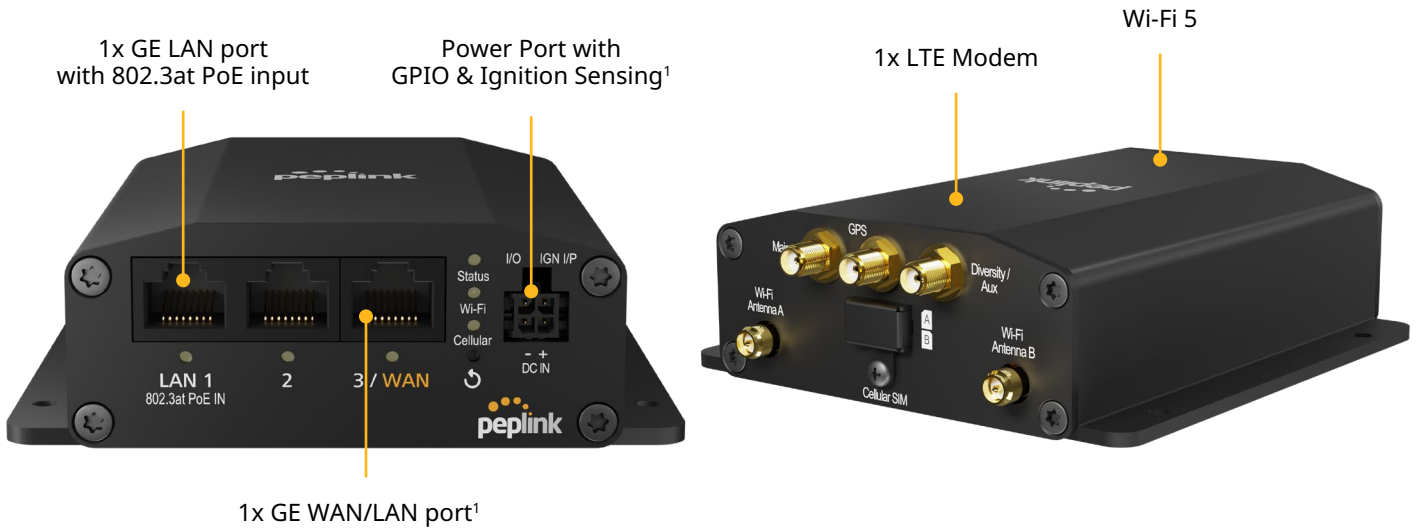

## Plug and play, anyone?

SpeedFusion Connect\* services makes the BR1 Mini the ultimate plug-and-play device. Power up, switch on, and get connected. SpeedFusion Connect also works with Peplink technologies such as Hot Failover<sup>^</sup>, ensuring reliable connectivity is accessible at all times.

## Specifications

<b>WAN Interface</b>	1x 10/100/1000M Ethernet <sup>1</sup> 1x Embedded Cellular Modem with Redundant SIM Slots	<b>Antenna Connectors</b>	2x SMA Cellular Antenna Connectors 2x RP-SMA Wi-Fi Antenna Connectors 1x SMA GPS Antenna Connector
<b>LAN Interface</b>	2x 10/100/1000M Ethernet	<b>Power Input</b>	Power Port: 10V – 30V DC AC Adapter: AC Input 100V–240V / DC Output 12V Power over Ethernet 802.3at
<b>Wi-Fi Interface</b>	Simultaneous Dual-Band (2.4GHz / 5GHz) Wi-Fi 5, 2X2 MIMO Wi-Fi WAN <sup>1</sup> and/or AP	<b>Power Consumption</b>	13W (nominal), 18W (max.)
<b>SpeedFusion features</b>	Hot Failover <sup>1</sup> / WAN Smoothing <sup>1</sup>	<b>Dimension</b>	5.0 x 4.2 x 1.4 inches / 125.7 x 107 x 35 mm
<b>Number of PepVPN SpeedFusion Peers</b>	2 / 5 <sup>2</sup>	<b>Weight</b>	0.95 pounds / 430 grams
<b>Feature</b>	GPIO <sup>1</sup> , Ignition Sensing <sup>1</sup>	<b>Operating Temperature</b>	-40° – 149°F / -40° – 65°C
<b>Router Throughput</b>	300Mbps	<b>Humidity</b>	15% – 95% (non-condensing)
<b>PepVPN Throughput (No Encryption)</b>	80Mbps	<b>Certifications</b>	FCC, CE, RoHS
<b>PepVPN Throughput (256-bit AES)</b>	20 Mbps / 60Mbps <sup>2</sup>	<b>Package Content</b>	1x BR1 Mini 2x LTE Antennas (ACW-235) 2x Dual Band Wi-Fi Antennas (ACW-342) 1x GPS Active Antenna (ACW-232) 1x 12V 2A 4pin Power Supply (ACW-632)
<b>Recommended Users</b>	1-60	<b>SIM Card Size</b>	Nano-SIM (4FF)
<b>Cellular Data Rate<sup>3</sup> (Downlink/Uplink)</b>	CAT-7: 300 Mbps/150 Mbps CAT-6: 300 Mbps/50 Mbps CAT-4: 150 Mbps/50 Mbps	<b>Warranty</b>	1-Year Limited Warranty