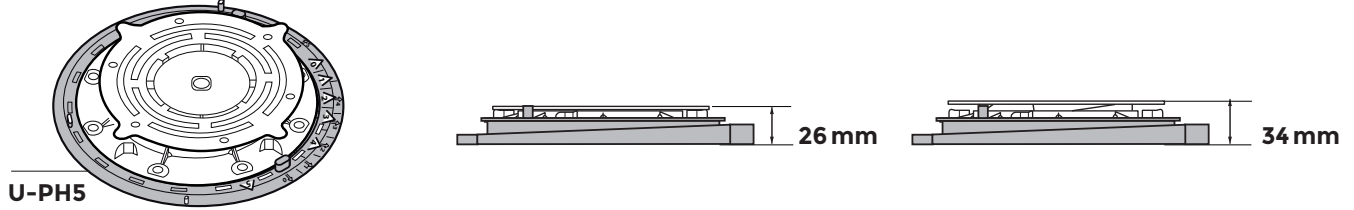

**PB-00 15mm + U-PH5 (+14 mm)**

**PB-0-S12 12-18mm + U-PH5 (+14mm)**

**PB-0-S18 18-28mm + U-PH5 (+14mm)**

**PB-01 28-42 mm + U-PH5 (+14mm)**

**PB-1 42-60 mm + U-PH5 (+14mm)**

**PB-2 60-90mm + U-PH5 (+14 mm)**

**PB-3 → PB-5 + corrector U-PH5 (0-5%)  
Adjustment of heights**

**PB-Series**

p.2

©copyright. 2018. BUZON PEDESTAL INTERNATIONAL

**PB-3 90-145mm + U-PH5 (+14 mm)**

**PB-4 145-245mm + U-PH5 (+14 mm)**

**PB-5 230-315 mm + U-PH5 (+14 mm)**

or

**PB-6 285-367 mm + U-PH5 (+14 mm)**

**PB-7 365-480 mm + U-PH5 (+14 mm)**

**PB-8 480-595 mm + U-PH5 (+14 mm)**

**PB-9 → PB-10 + corrector U-PH5 (0-5%)  
Adjustment of heights**

**PB-Series**

p.4

©copyright. 2018, BUZON PEDESTAL INTERNATIONAL

**PB-9 560-715mm + U-PH5 (+14mm)**

**PB-10 675-830 mm + U-PH5 (+14 mm)**

Ref. 7-GNO 71 - Rev.0 - 20/01/2023

**PB-11 + corrector U-PH5 (0-5%)  
Adjustment of heights**

**PB-Series**

p.5

©copyright. 2018, BUZON PEDESTAL INTERNATIONAL