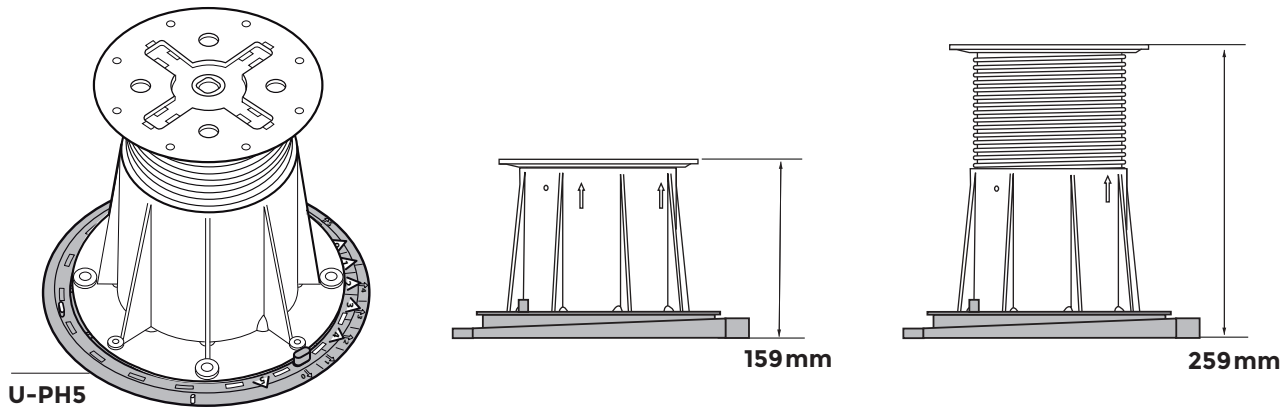

**PB-3 → PB-5 + corrector U-PH5 (0-5%)  
Adjustment of heights**

**PB-Series**

p.2

©copyright. 2018. BUZON PEDESTAL INTERNATIONAL

**PB-3 90-145mm + U-PH5 (+14 mm)**

**PB-4 145-245mm + U-PH5 (+14 mm)**

**PB-5 230-315 mm + U-PH5 (+14 mm)**

or

**PB-6 285-367 mm + U-PH5 (+14 mm)**

**PB-7 365-480 mm + U-PH5 (+14 mm)**

**PB-8 480-595 mm + U-PH5 (+14 mm)**

**PB-9 → PB-10 + corrector U-PH5 (0-5%)  
Adjustment of heights**

**PB-Series**

p.4

©copyright. 2018, BUZON PEDESTAL INTERNATIONAL

**PB-9 560-715mm + U-PH5 (+14mm)**

**PB-10 675-830 mm + U-PH5 (+14 mm)**

Ref. 7-GNO 71 - Rev.0 - 20/01/2023

**PB-11 + corrector U-PH5 (0-5%)  
Adjustment of heights**

**PB-Series**

p.5

©copyright. 2018, BUZON PEDESTAL INTERNATIONAL

**PB-11 755-955mm + U-PH5 (+14mm)**