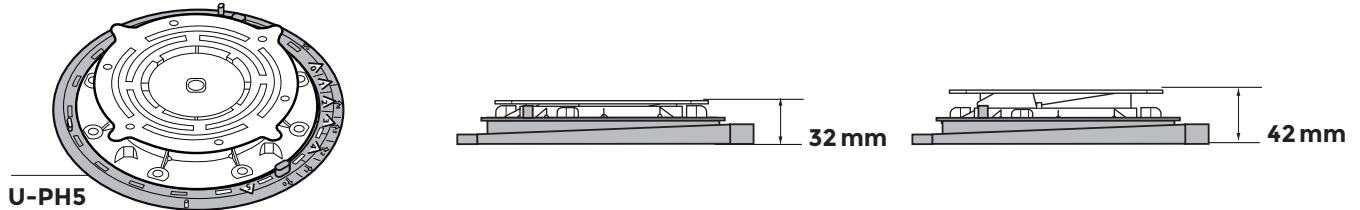

**PB-00 15mm + U-PH5 (+14 mm)**

**PB-0-S12 12-18mm + U-PH5 (+14mm)**

**PB-0-S18 18-28mm + U-PH5 (+14mm)**

**PB-01 28-42 mm + U-PH5 (+14mm)**

**PB-1 42-60 mm + U-PH5 (+14mm)**

**PB-2 60-90mm + U-PH5 (+14 mm)**

**PB-3 → PB-5 + corrector U-PH5 (0-5%)  
Adjustment of heights**

**PB-Series**

p.2

©copyright. 2018. BUZON PEDESTAL INTERNATIONAL

**PB-3 90-145mm + U-PH5 (+14 mm)**

**PB-4 145-245mm + U-PH5 (+14 mm)**

**PB-5 230-315 mm + U-PH5 (+14 mm)**

or

**PB-6 285-367 mm + U-PH5 (+14 mm)**

**PB-7 365-480 mm + U-PH5 (+14 mm)**

**PB-8 480-595 mm + U-PH5 (+14 mm)**

**PB-9 → PB-10 + corrector U-PH5 (0-5%)  
Adjustment of heights**

**PB-Series**

p.4

©copyright. 2018, BUZON PEDESTAL INTERNATIONAL

**PB-9 560-715mm + U-PH5 (+14mm)**

**PB-10 675-830 mm + U-PH5 (+14 mm)**

Ref. 7-GNO 71 - Rev.0 - 20/01/2023

**PB-11 + corrector U-PH5 (0-5%)  
Adjustment of heights**

**PB-Series**

p.5

©copyright. 2018, BUZON PEDESTAL INTERNATIONAL