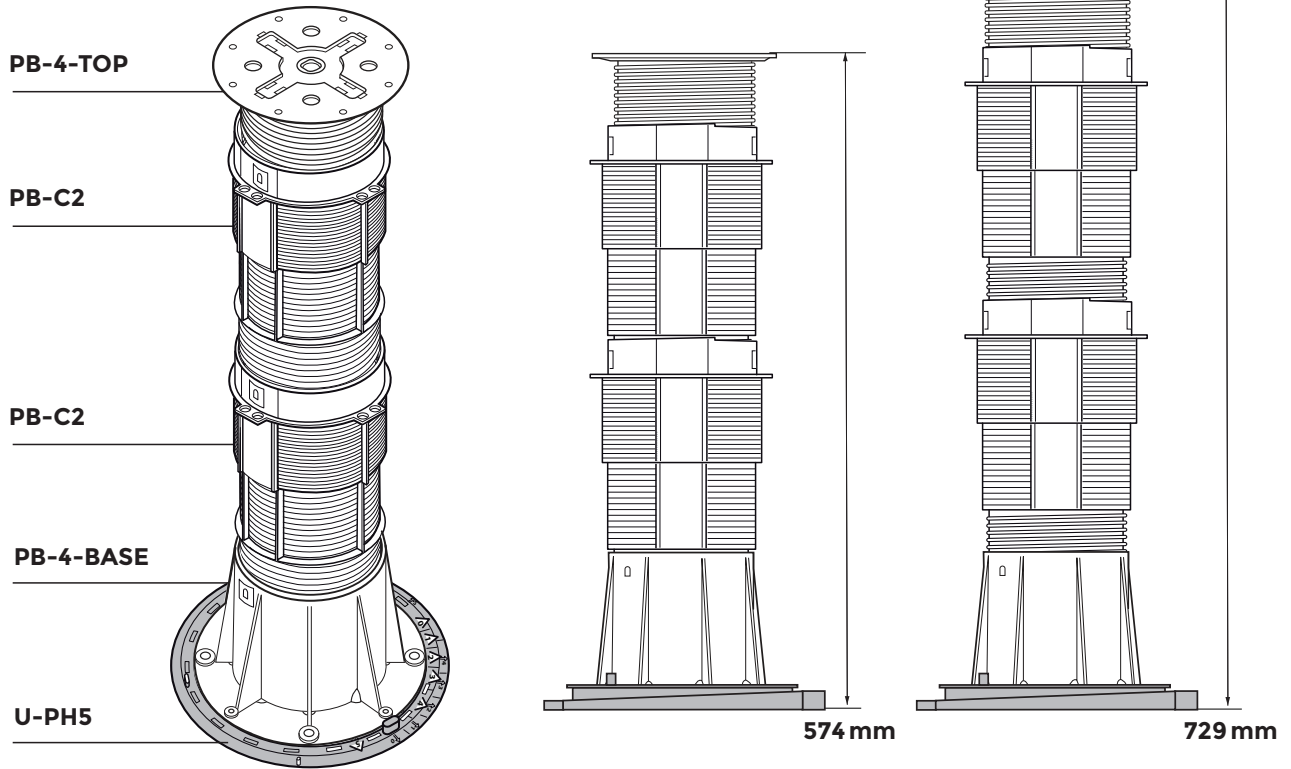

or

**PB-6 285-367 mm + U-PH5 (+14 mm)**

**PB-7 365-480 mm + U-PH5 (+14 mm)**

**PB-8 480-595 mm + U-PH5 (+14 mm)**

**PB-9 → PB-10 + corrector U-PH5 (0-5%)  
Adjustment of heights**

**PB-Series**

p.4

©copyright. 2018, BUZON PEDESTAL INTERNATIONAL

**PB-9 560-715mm + U-PH5 (+14mm)**

**PB-10 675-830 mm + U-PH5 (+14 mm)**

Ref. 7-GNO 71 - Rev.0 - 20/01/2023

**PB-11 + corrector U-PH5 (0-5%)  
Adjustment of heights**

**PB-Series**

p.5

©copyright. 2018, BUZON PEDESTAL INTERNATIONAL

**PB-11 755-955mm + U-PH5 (+14mm)**