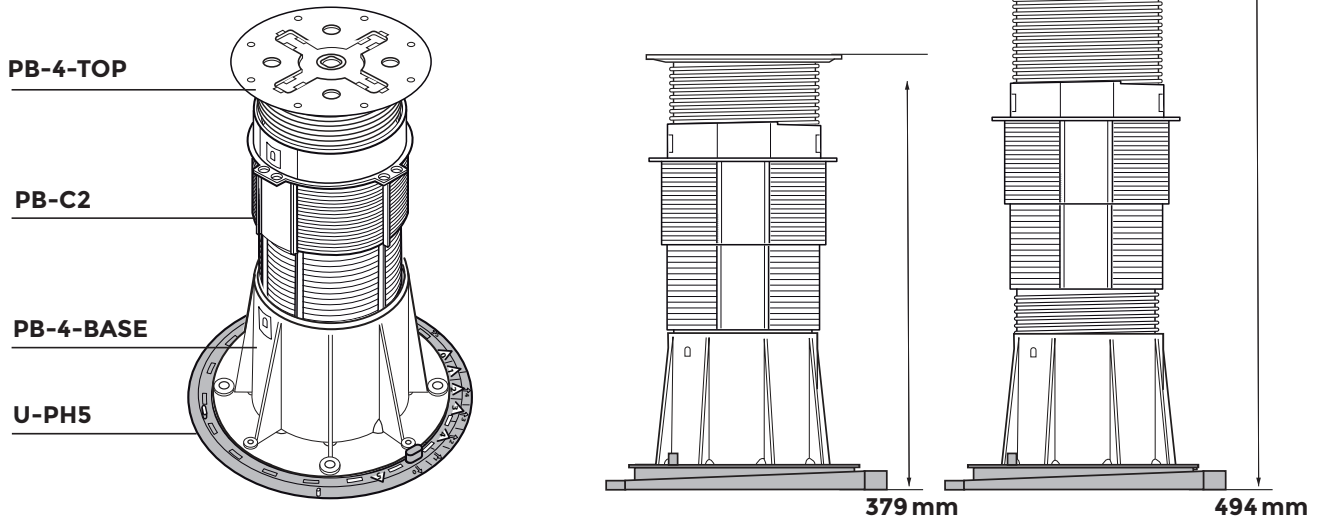

**PB-3 → PB-5 + corrector U-PH5 (0-5%)  
Adjustment of heights**

**PB-Series**

p.2

©copyright. 2018. BUZON PEDESTAL INTERNATIONAL

**PB-3 90-145mm + U-PH5 (+14 mm)**

**PB-4 145-245mm + U-PH5 (+14 mm)**

**PB-5 230-315 mm + U-PH5 (+14 mm)**

or

**PB-6 285-367 mm + U-PH5 (+14 mm)**

**PB-7 365-480 mm + U-PH5 (+14 mm)**

**PB-8 480-595 mm + U-PH5 (+14 mm)**

**PB-9 → PB-10 + corrector U-PH5 (0-5%)  
Adjustment of heights**

**PB-Series**

p.4

©copyright. 2018, BUZON PEDESTAL INTERNATIONAL

**PB-9 560-715mm + U-PH5 (+14mm)**

**PB-10 675-830 mm + U-PH5 (+14 mm)**

Ref. 7-GNO 71 - Rev.0 - 20/01/2023

**PB-11 + corrector U-PH5 (0-5%)  
Adjustment of heights**

**PB-Series**

p.5

©copyright. 2018, BUZON PEDESTAL INTERNATIONAL

**PB-11 755-955mm + U-PH5 (+14mm)**