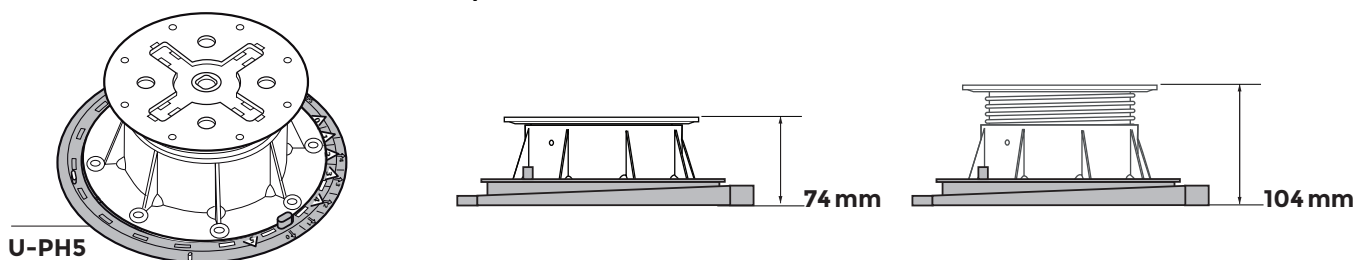

**PB-00 15mm + U-PH5 (+14 mm)**

**PB-0-S12 12-18mm + U-PH5 (+14mm)**

**PB-0-S18 18-28mm + U-PH5 (+14mm)**

**PB-01 28-42 mm + U-PH5 (+14mm)**

**PB-1 42-60 mm + U-PH5 (+14mm)**

**PB-2 60-90mm + U-PH5 (+14 mm)**

**PB-3 → PB-5 + corrector U-PH5 (0-5%)  
Adjustment of heights**

**PB-Series**

p.2

©copyright. 2018. BUZON PEDESTAL INTERNATIONAL

**PB-3 90-145mm + U-PH5 (+14 mm)**

**PB-4 145-245mm + U-PH5 (+14 mm)**

**PB-5 230-315 mm + U-PH5 (+14 mm)**

or

**PB-6 285-367 mm + U-PH5 (+14 mm)**

**PB-7 365-480 mm + U-PH5 (+14 mm)**

**PB-8 480-595 mm + U-PH5 (+14 mm)**

**PB-9 → PB-10 + corrector U-PH5 (0-5%)  
Adjustment of heights**

**PB-Series**

p.4

©copyright. 2018, BUZON PEDESTAL INTERNATIONAL

**PB-9 560-715mm + U-PH5 (+14mm)**

**PB-10 675-830 mm + U-PH5 (+14 mm)**

Ref. 7-GNO 71 - Rev.0 - 20/01/2023

**PB-11 + corrector U-PH5 (0-5%)  
Adjustment of heights**

**PB-Series**

p.5

©copyright. 2018, BUZON PEDESTAL INTERNATIONAL