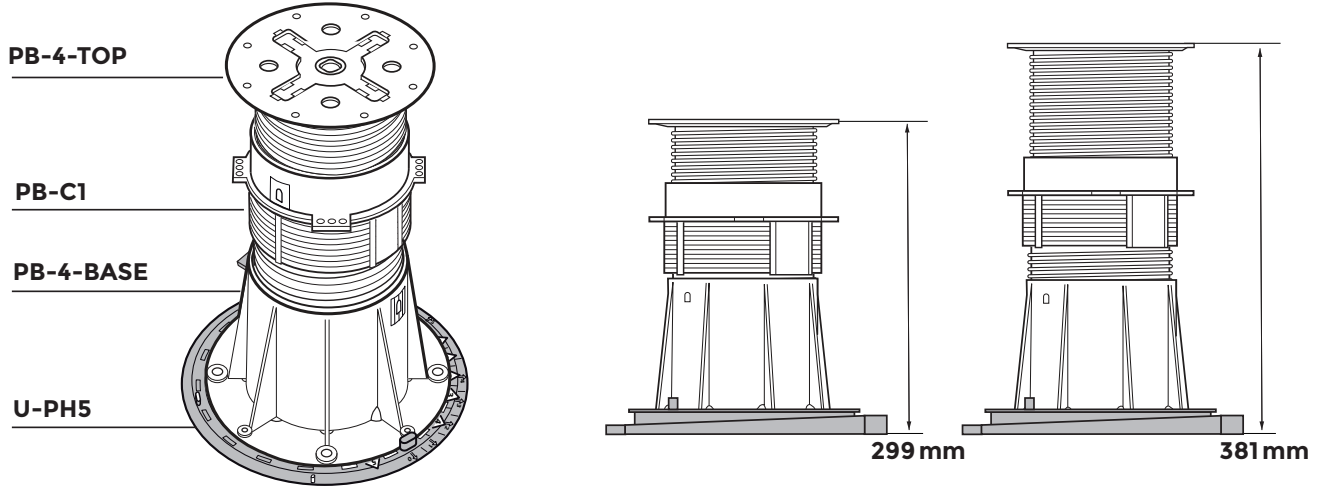

**PB-3 → PB-5 + corrector U-PH5 (0-5%)  
Adjustment of heights**

**PB-Series**

p.2

©copyright. 2018. BUZON PEDESTAL INTERNATIONAL

**PB-3 90-145mm + U-PH5 (+14 mm)**

**PB-4 145-245mm + U-PH5 (+14 mm)**

**PB-5 230-315 mm + U-PH5 (+14 mm)**

or

**PB-6 285-367 mm + U-PH5 (+14 mm)**

**PB-7 365-480 mm + U-PH5 (+14 mm)**

**PB-8 480-595 mm + U-PH5 (+14 mm)**

**PB-9 → PB-10 + corrector U-PH5 (0-5%)  
Adjustment of heights**

**PB-Series**

p.4

©copyright. 2018, BUZON PEDESTAL INTERNATIONAL

**PB-9 560-715mm + U-PH5 (+14mm)**

**PB-10 675-830 mm + U-PH5 (+14 mm)**

Ref. 7-GNO 71 - Rev.0 - 20/01/2023

**PB-11 + corrector U-PH5 (0-5%)  
Adjustment of heights**

**PB-Series**

p.5

©copyright. 2018, BUZON PEDESTAL INTERNATIONAL

**PB-11 755-955mm + U-PH5 (+14mm)**