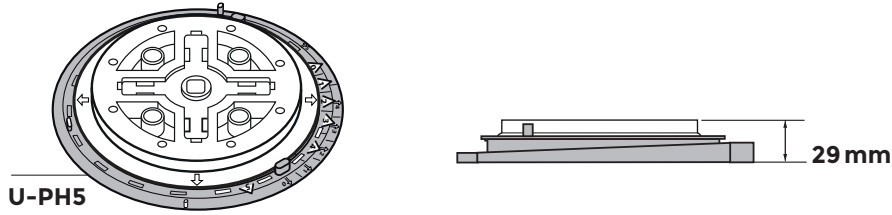

**PB-00 15mm + U-PH5 (+14 mm)**

**PB-0-S12 12-18mm + U-PH5 (+14mm)**

**PB-0-S18 18-28mm + U-PH5 (+14mm)**

**PB-01 28-42 mm + U-PH5 (+14mm)**

**PB-1 42-60 mm + U-PH5 (+14mm)**

**PB-2 60-90mm + U-PH5 (+14 mm)**

**PB-3 → PB-5 + corrector U-PH5 (0-5%)  
Adjustment of heights**

**PB-Series**

p.2

©copyright. 2018. BUZON PEDESTAL INTERNATIONAL

**PB-3 90-145mm + U-PH5 (+14 mm)**

**PB-4 145-245mm + U-PH5 (+14 mm)**

**PB-5 230-315 mm + U-PH5 (+14 mm)**

or

**PB-6 285-367 mm + U-PH5 (+14 mm)**

**PB-7 365-480 mm + U-PH5 (+14 mm)**

**PB-8 480-595 mm + U-PH5 (+14 mm)**

**PB-9 → PB-10 + corrector U-PH5 (0-5%)  
Adjustment of heights**

**PB-Series**

p.4

©copyright. 2018, BUZON PEDESTAL INTERNATIONAL

**PB-9 560-715mm + U-PH5 (+14mm)**

**PB-10 675-830 mm + U-PH5 (+14 mm)**

Ref. 7-GNO 71 - Rev.0 - 20/01/2023

**PB-11 + corrector U-PH5 (0-5%)  
Adjustment of heights**

**PB-Series**

p.5

©copyright. 2018, BUZON PEDESTAL INTERNATIONAL