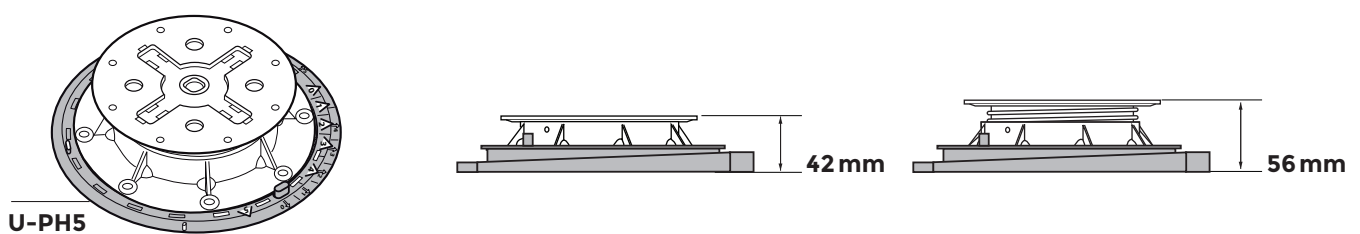

**PB-00 15mm + U-PH5 (+14 mm)**

**PB-0-S12 12-18mm + U-PH5 (+14mm)**

**PB-0-S18 18-28mm + U-PH5 (+14mm)**

**PB-01 28-42 mm + U-PH5 (+14mm)**

**PB-1 42-60 mm + U-PH5 (+14mm)**

**PB-2 60-90mm + U-PH5 (+14 mm)**

**PB-3 → PB-5 + corrector U-PH5 (0-5%)  
Adjustment of heights**

**PB-Series**

p.2

©copyright. 2018. BUZON PEDESTAL INTERNATIONAL

**PB-3 90-145mm + U-PH5 (+14 mm)**

**PB-4 145-245mm + U-PH5 (+14 mm)**

**PB-5 230-315 mm + U-PH5 (+14 mm)**

or

**PB-6 285-367 mm + U-PH5 (+14 mm)**

**PB-7 365-480 mm + U-PH5 (+14 mm)**

**PB-8 480-595 mm + U-PH5 (+14 mm)**

**PB-9 → PB-10 + corrector U-PH5 (0-5%)  
Adjustment of heights**

**PB-Series**

p.4

©copyright. 2018, BUZON PEDESTAL INTERNATIONAL

**PB-9 560-715mm + U-PH5 (+14mm)**

**PB-10 675-830 mm + U-PH5 (+14 mm)**

Ref. 7-GNO 71 - Rev.0 - 20/01/2023

**PB-11 + corrector U-PH5 (0-5%)  
Adjustment of heights**

**PB-Series**

p.5

©copyright. 2018, BUZON PEDESTAL INTERNATIONAL