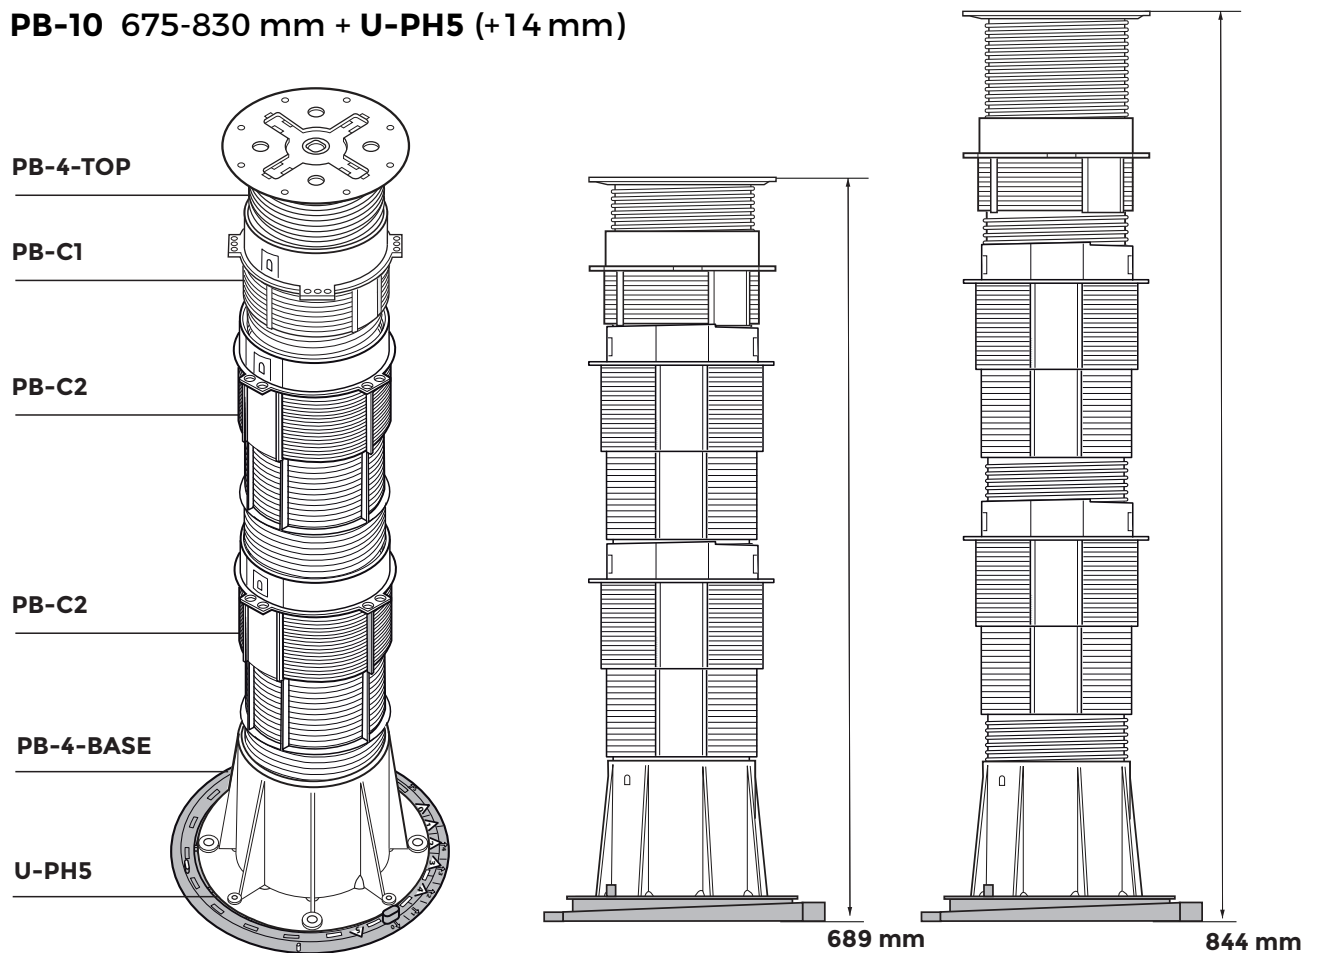

**PB-3 → PB-5 + corrector U-PH5 (0-5%)  
Adjustment of heights**

**PB-Series**

p.2

©copyright. 2018. BUZON PEDESTAL INTERNATIONAL

**PB-3 90-145mm + U-PH5 (+14 mm)**

**PB-4 145-245mm + U-PH5 (+14 mm)**

**PB-5 230-315 mm + U-PH5 (+14 mm)**

or

**PB-6 285-367 mm + U-PH5 (+14 mm)**

**PB-7 365-480 mm + U-PH5 (+14 mm)**

**PB-8 480-595 mm + U-PH5 (+14 mm)**

**PB-9 → PB-10 + corrector U-PH5 (0-5%)  
Adjustment of heights**

**PB-Series**

p.4

©copyright. 2018, BUZON PEDESTAL INTERNATIONAL

**PB-9 560-715mm + U-PH5 (+14mm)**

**PB-10 675-830 mm + U-PH5 (+14 mm)**

Ref. 7-GNO 71 - Rev.0 - 20/01/2023

**PB-11 + corrector U-PH5 (0-5%)  
Adjustment of heights**

**PB-Series**

p.5

©copyright. 2018, BUZON PEDESTAL INTERNATIONAL

**PB-11 755-955mm + U-PH5 (+14mm)**