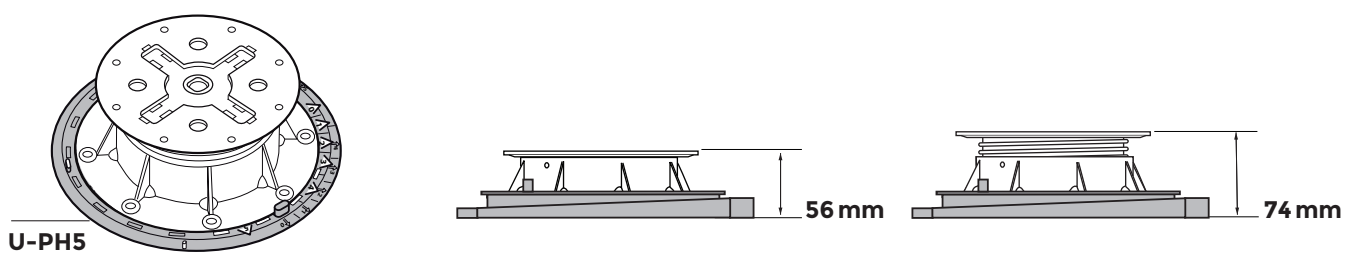

**PB-00 15mm + U-PH5 (+14 mm)**

**PB-0-S12 12-18mm + U-PH5 (+14mm)**

**PB-0-S18 18-28mm + U-PH5 (+14mm)**

**PB-01 28-42 mm + U-PH5 (+14mm)**

**PB-1 42-60 mm + U-PH5 (+14mm)**

**PB-2 60-90mm + U-PH5 (+14 mm)**

**PB-3 → PB-5 + corrector U-PH5 (0-5%)  
Adjustment of heights**

**PB-Series**

p.2

©copyright. 2018. BUZON PEDESTAL INTERNATIONAL

**PB-3 90-145mm + U-PH5 (+14 mm)**

**PB-4 145-245mm + U-PH5 (+14 mm)**

**PB-5 230-315 mm + U-PH5 (+14 mm)**

or

**PB-6 285-367 mm + U-PH5 (+14 mm)**

**PB-7 365-480 mm + U-PH5 (+14 mm)**

**PB-8 480-595 mm + U-PH5 (+14 mm)**

**PB-9 → PB-10 + corrector U-PH5 (0-5%)  
Adjustment of heights**

**PB-Series**

p.4

©copyright. 2018, BUZON PEDESTAL INTERNATIONAL

**PB-9 560-715mm + U-PH5 (+14mm)**

**PB-10 675-830 mm + U-PH5 (+14 mm)**

Ref. 7-GNO 71 - Rev.0 - 20/01/2023

**PB-11 + corrector U-PH5 (0-5%)  
Adjustment of heights**

**PB-Series**

p.5

©copyright. 2018, BUZON PEDESTAL INTERNATIONAL