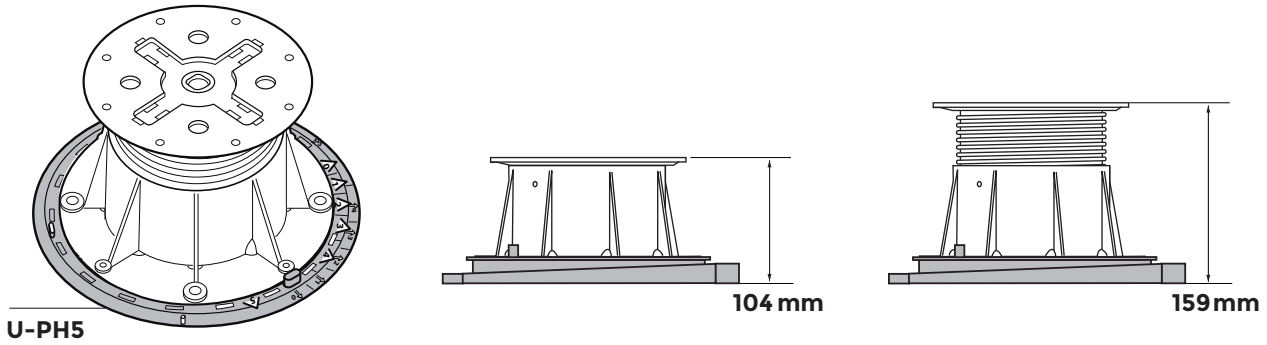

**PB-00 15mm + U-PH5 (+14 mm)**

**PB-0-S12 12-18mm + U-PH5 (+14mm)**

**PB-0-S18 18-28mm + U-PH5 (+14mm)**

**PB-01 28-42 mm + U-PH5 (+14mm)**

**PB-1 42-60 mm + U-PH5 (+14mm)**

**PB-2 60-90mm + U-PH5 (+14 mm)**

**PB-3 → PB-5 + corrector U-PH5 (0-5%)  
Adjustment of heights**

**PB-Series**

p.2

©copyright. 2018. BUZON PEDESTAL INTERNATIONAL

**PB-3 90-145mm + U-PH5 (+14 mm)**

**PB-4 145-245mm + U-PH5 (+14 mm)**

**PB-5 230-315 mm + U-PH5 (+14 mm)**

or

**PB-6 285-367 mm + U-PH5 (+14 mm)**

**PB-7 365-480 mm + U-PH5 (+14 mm)**

**PB-8 480-595 mm + U-PH5 (+14 mm)**

**PB-9 → PB-10 + corrector U-PH5 (0-5%)  
Adjustment of heights**

**PB-Series**

p.4

©copyright. 2018, BUZON PEDESTAL INTERNATIONAL

**PB-11 755-955mm + U-PH5 (+14mm)**