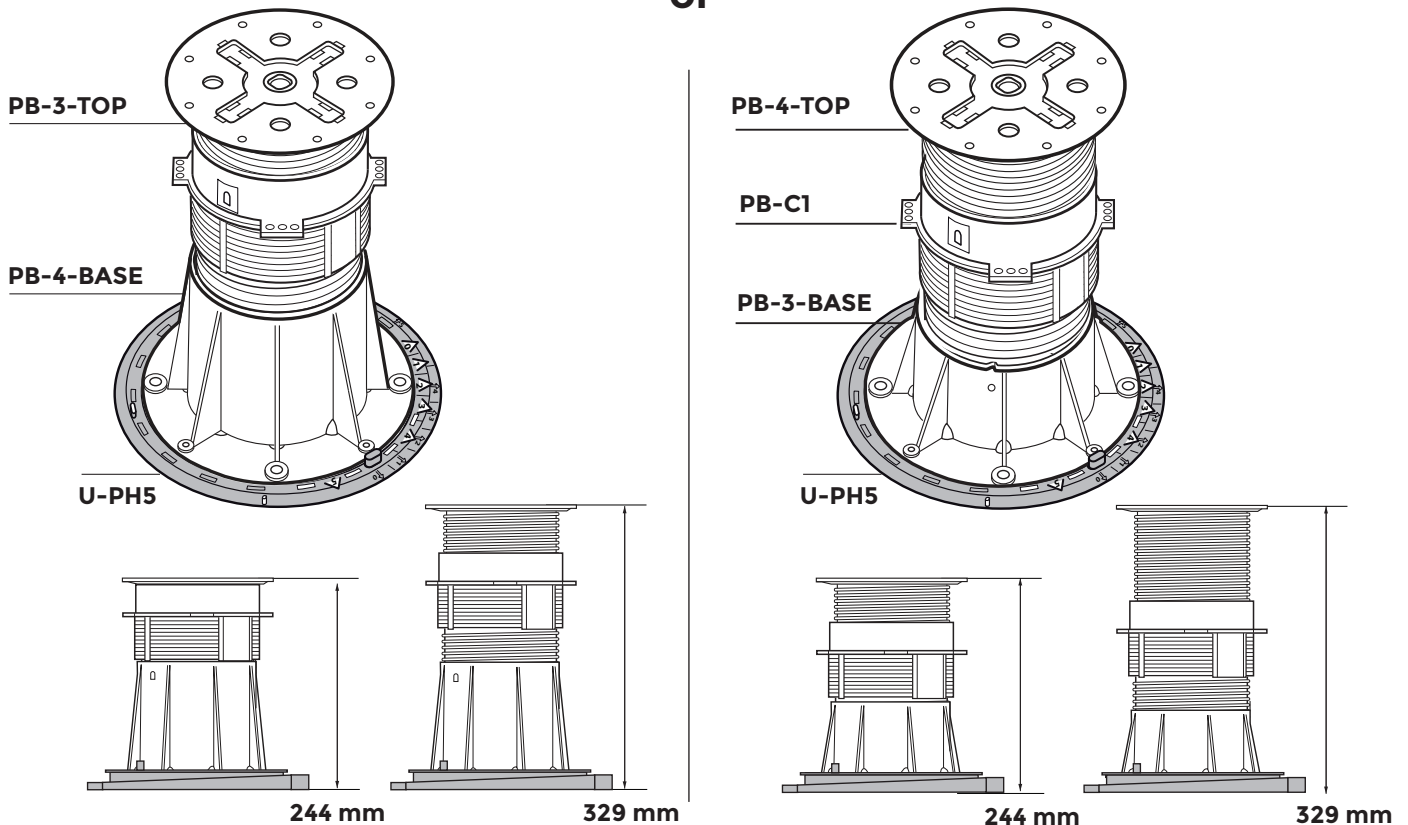

**PB-3 → PB-5 + corrector U-PH5 (0-5%)  
Adjustment of heights**

**PB-Series**

p.2

©copyright. 2018. BUZON PEDESTAL INTERNATIONAL

**PB-3 90-145mm + U-PH5 (+14 mm)**

**PB-4 145-245mm + U-PH5 (+14 mm)**

**PB-5 230-315 mm + U-PH5 (+14 mm)**

or

**PB-6 285-367 mm + U-PH5 (+14 mm)**

**PB-7 365-480 mm + U-PH5 (+14 mm)**

**PB-8 480-595 mm + U-PH5 (+14 mm)**

**PB-9 → PB-10 + corrector U-PH5 (0-5%)  
Adjustment of heights**

**PB-Series**

p.4

©copyright. 2018, BUZON PEDESTAL INTERNATIONAL

**PB-9 560-715mm + U-PH5 (+14mm)**

**PB-10 675-830 mm + U-PH5 (+14 mm)**

Ref. 7-GNO 71 - Rev.0 - 20/01/2023

**PB-11 + corrector U-PH5 (0-5%)  
Adjustment of heights**

**PB-Series**

p.5

©copyright. 2018, BUZON PEDESTAL INTERNATIONAL

**PB-11 755-955mm + U-PH5 (+14mm)**