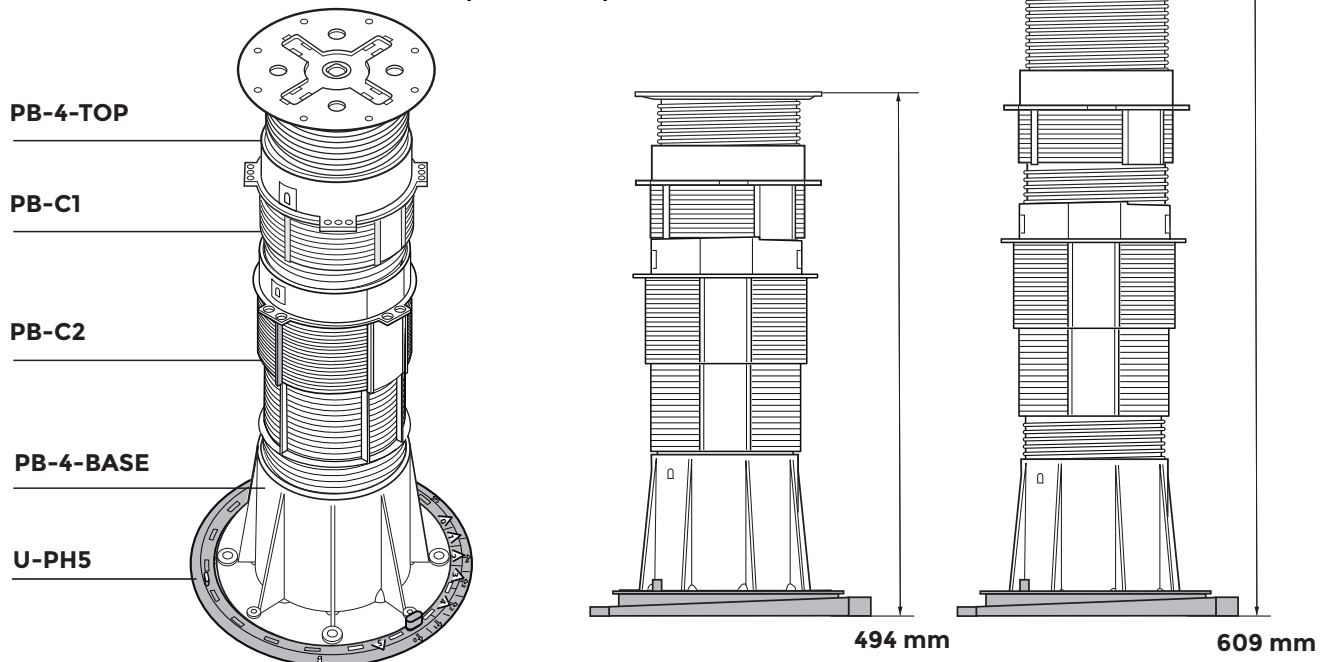

or

**PB-6 285-367 mm + U-PH5 (+14 mm)**

**PB-7 365-480 mm + U-PH5 (+14 mm)**

**PB-8 480-595 mm + U-PH5 (+14 mm)**

**PB-9 → PB-10 + corrector U-PH5 (0-5%)  
Adjustment of heights**

**PB-Series**

p.4

©copyright. 2018, BUZON PEDESTAL INTERNATIONAL

**PB-9 560-715mm + U-PH5 (+14mm)**

**PB-10 675-830 mm + U-PH5 (+14 mm)**

Ref. 7-GNO 71 - Rev.0 - 20/01/2023

**PB-11 + corrector U-PH5 (0-5%)  
Adjustment of heights**

**PB-Series**

p.5

©copyright. 2018, BUZON PEDESTAL INTERNATIONAL

**PB-11 755-955mm + U-PH5 (+14mm)**