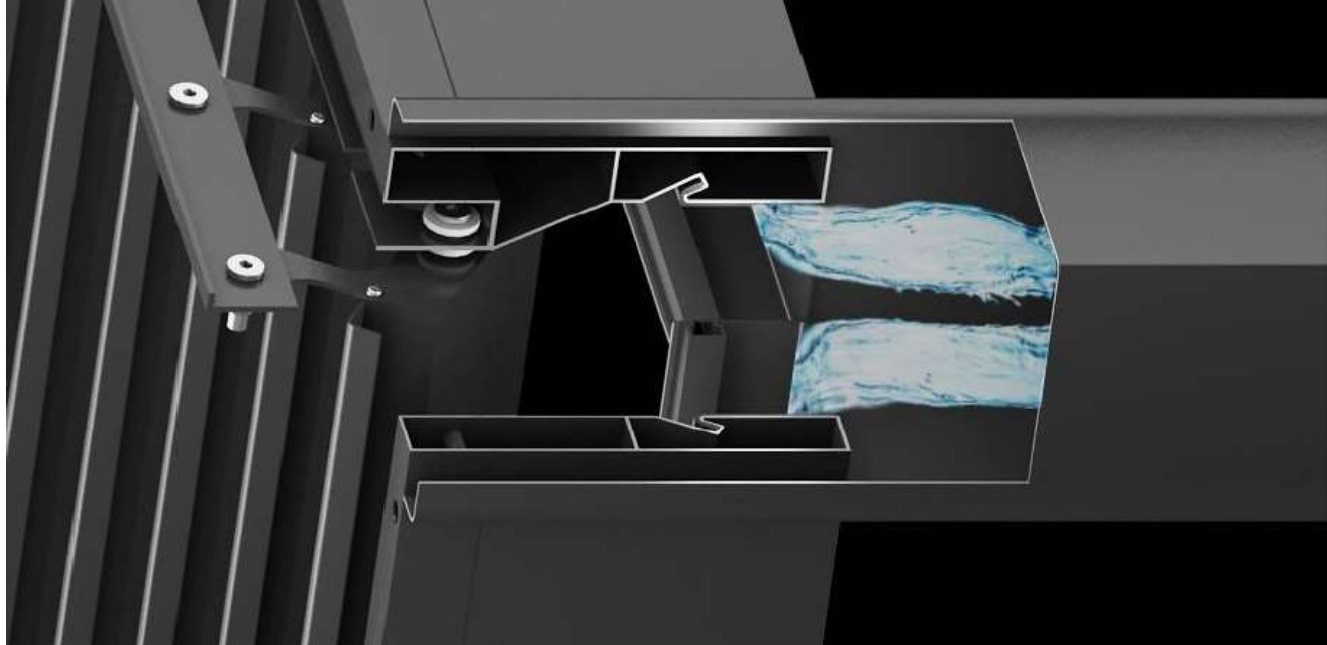

LOUVER SYSTEM

Double-layer waterproof blades, more comprehensive functions

- The top surface is composed of a reversible aluminum alloy louver system, double-layer hollow structure, faster heat dissipation and higher strength.

- The 120 ° rotation angle design makes the dimming function of the top surface better. Through the precise structural design, the stability of the operation and the tightness after closing are ensured with 100 % waterproof.

STABLE

 **BON PERGOLA**

Freedom between the opening and closing, fully show the aesthetics of life

DRAINAGE SYSTEM

Hidden drainage system, no fear of heavy rain

The pergola has a good hidden drainage system. In rainy weather, the rainwater is diverted to the internal water through the louvers, and then guided by the accumulated water into the upright column. Hidden, coupled with good sealing, can bring users a good outdoor life experience even on rainy days.

- Hidden drainage system

- Drain at the lower end of the column

- Louver grooves facilitate diversion

 **BONPERGOLA**

Extend your happy hour in outdoor

LIGHTING SYSTEM

Special waterproof LED lighting system, stable and safe