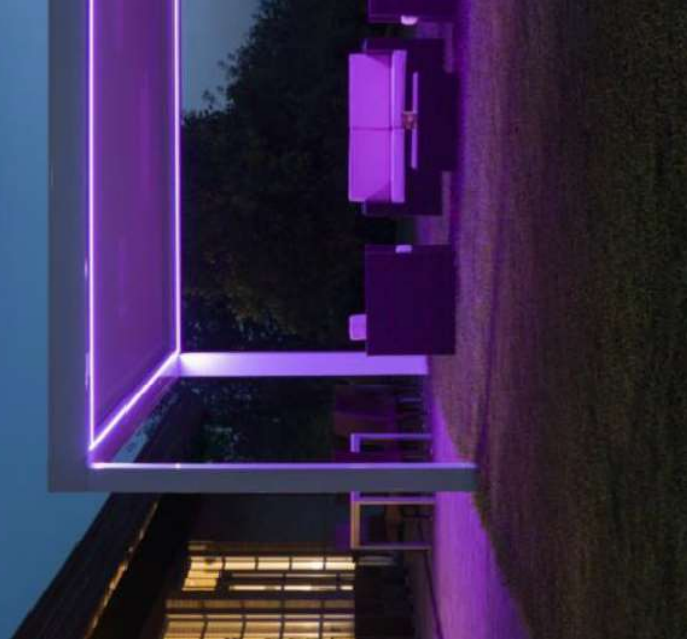

LIGHTING SYSTEM

Special waterproof LED lighting system, stable and safe

Villa pergola can be equipped with a unique integrated LED waterproof lighting system, which has the characteristics of low power consumption, durability, and high safety. At night or cloudy days, the light mode can be adjusted to easily create a stylish and warm atmosphere.

- Low power consumption
- Low voltage
- Waterproof
- Durable

LIGHT SOFT