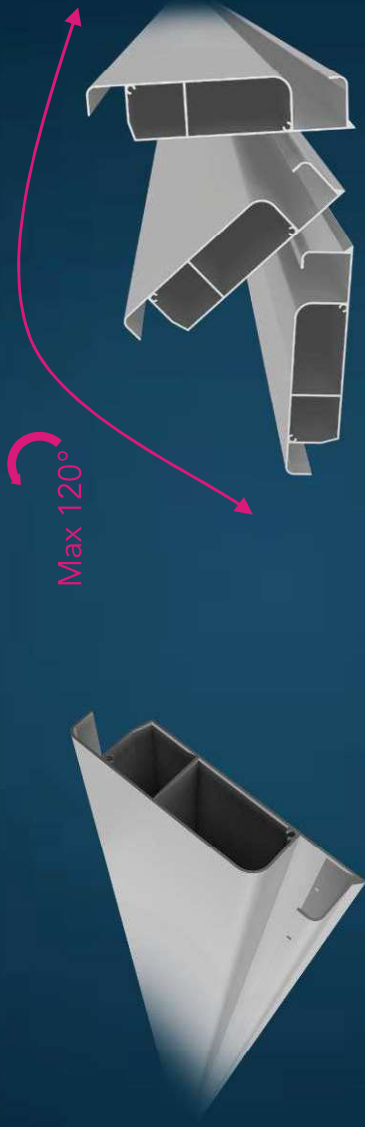

● rainproof, snow-proof, windproof

● sun-proof · Anti-UV

● ventilated n dimmable

FUNCTION

A key control, at any time to switch the most comfortable outdoor lifestyle

BONPERGOLA

Excellent resistance to pressure and wind, no fear of wind and snow weather

LOUVER SYSTEM

Double-layer waterproof blades, more comprehensive functions

- The top surface is composed of a reversible aluminum alloy louver system, double-layer hollow structure, faster heat dissipation and higher strength.

- The 120 ° rotation angle design makes the dimming function of the top surface better. Through the precise structural design, the stability of the operation and the tightness after closing are ensured with 100 % waterproof.