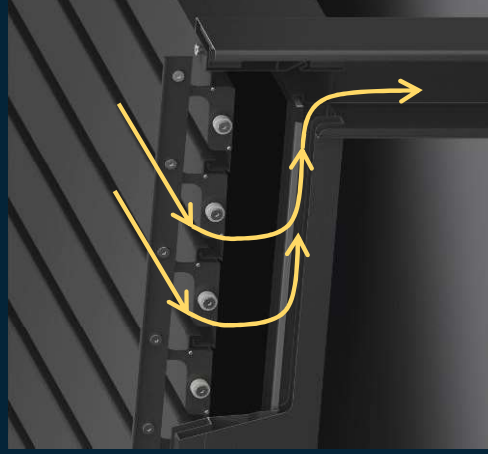

LOUVER SYSTEM

Double-layer waterproof blades, more comprehensive functions

- The top surface is composed of a reversible aluminum alloy louver system, double-layer hollow structure, faster heat dissipation and higher strength.

STABLE

 **BON PERGOLA**

Freedom between the opening and closing, fully show the aesthetics of life

DRAINAGE SYSTEM

Hidden drainage system, no fear of heavy rain

The pergola has a good hidden drainage system. In rainy weather, the rainwater is diverted to the internal water through the louvers, and then guided by the accumulated water into the upright column. Hidden, coupled with good sealing, can bring users a good outdoor life experience even on rainy days.

- Hidden drainage system

- Drain at the lower end of the column

- Louver grooves facilitate diversion

 **BONPERGOLA**

Extend your happy hour in outdoor

LIGHTING SYSTEM

Special waterproof LED lighting system, stable and safe