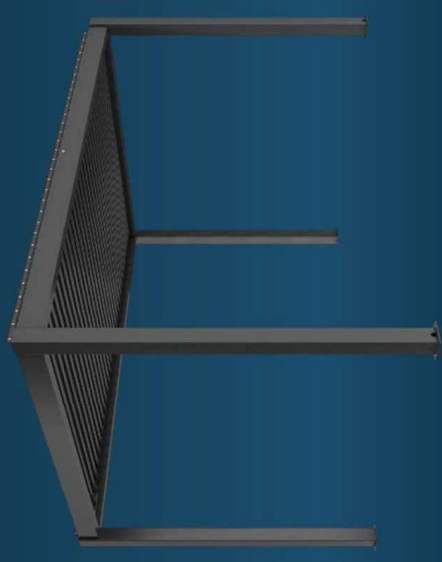

Dark Grey RAL7016

DURABLE