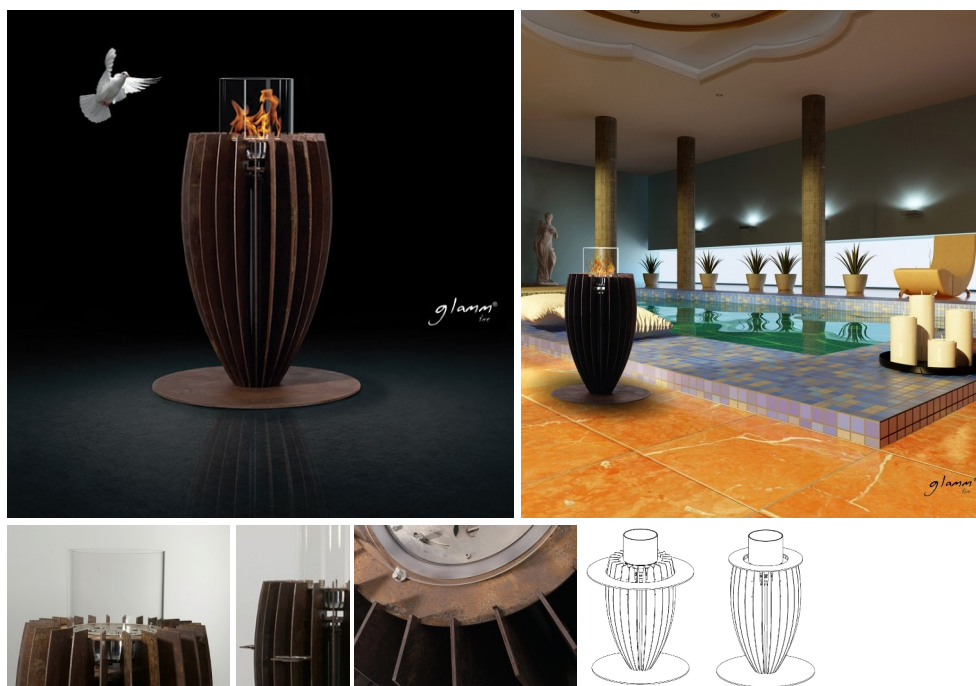

GlammFire

Tuli

Fire Wonderland 

Materials//

Tuli /rusted corten steel

Inspired by nature in its purest state, Tuli distinguishes itself by its imposing posture and strong ego, where the elegance and accuracy of its lines stand out strongly.

Its solidity and deep look allow it to engage in different environments, with more focus on the exterior.

The terrace gets a new role.

Materials// Steel or corten steel

Finishings// Black lacquered steel - Rusted corten steel - Golden

Dimensions// 1324 h x 900 Ø mm

52,1" h x 35,4" Ø

Weight//246 kg | 542,3 lbs

Accessories// Higher Glass - High temperature Resistant Glass included

Burner 1// 2 litres (liquid bioethanol)

Power// 2,70 kW

Burning time// Position min. 2 litres/ 6h