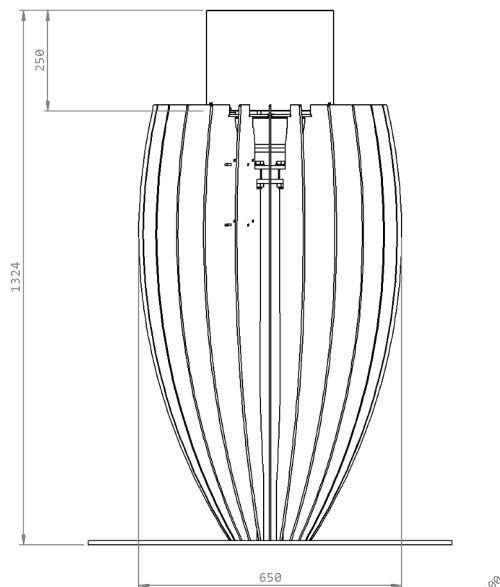

Dimensions// 1324 h x 900 Ø mm

52,1" h x 35,4" Ø

Weight//246 kg | 542,3 lbs

Accessories// Higher Glass - High temperature Resistant Glass included

Burner 1// 2 litres (liquid bioethanol)

Power// 2,70 kW

Burning time// Position min. 2 litres/ 6h

Tuli

third option - 4 supports

To put the supports in your fireplace you must search the right place in the sides, fit them well fixed and finally you can put the ashtrays.

Placement of the 4 supports in the position chosen (height 800mm/953mm).