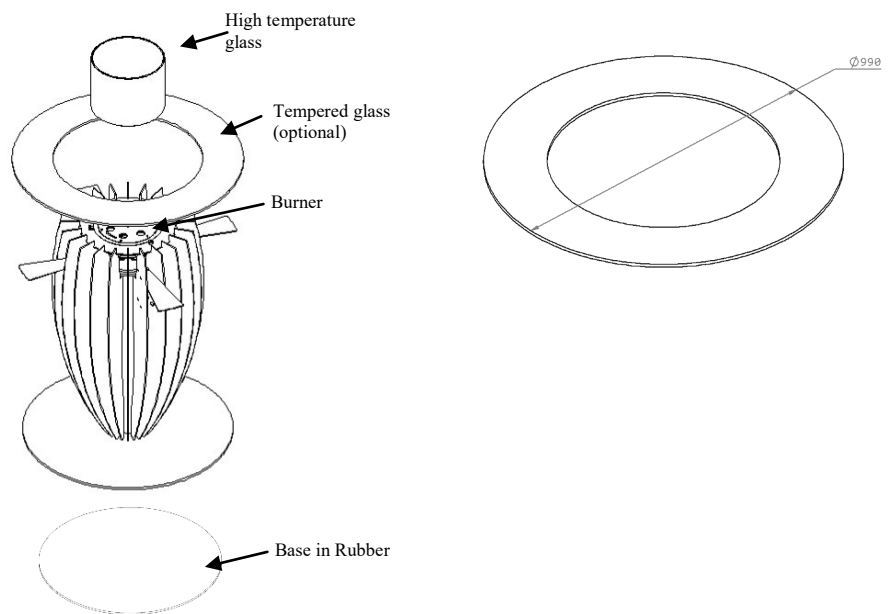

GlammFire

Recuperadores Pachinha Lda.
Zona Industrial da Lagoa, Lote G1
4950-850 CORTES - MONÇÃO
PORTUGAL

Tel(+351) 251 654 800
Fax(+351) 251 654 801
info@glammfire.com
www.glammfire.com

glamm®
fire