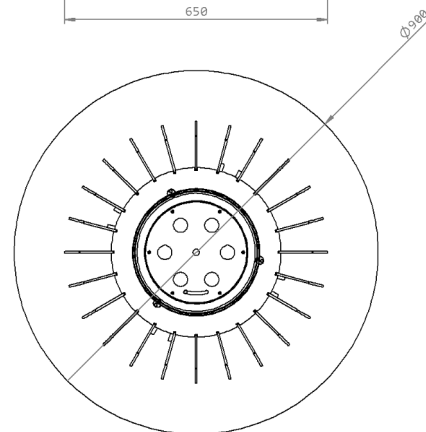

GlamFire

Recuperadores Pachinha Lda.
Zona Industrial da Lagoa, Lote G1
4950-850 CORTES - MONÇÃO
PORTUGAL

Tel(+351) 251 654 800
Fax(+351) 251 654 801
info@glammfire.com
www.glammfire.com

glamm®
fire