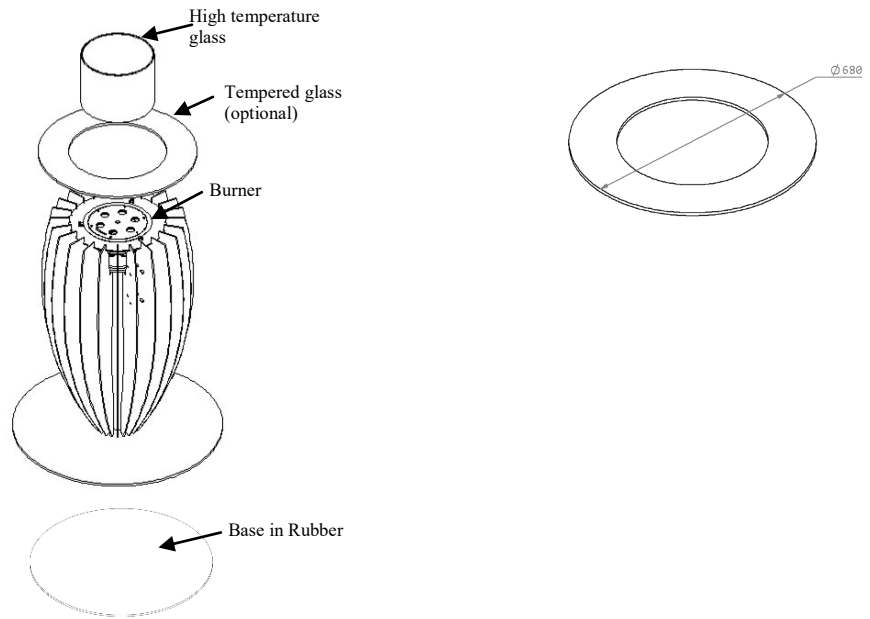

GlammFire

Tuli

(optional)

First option - Tempered glass

Second option - Tempered glass