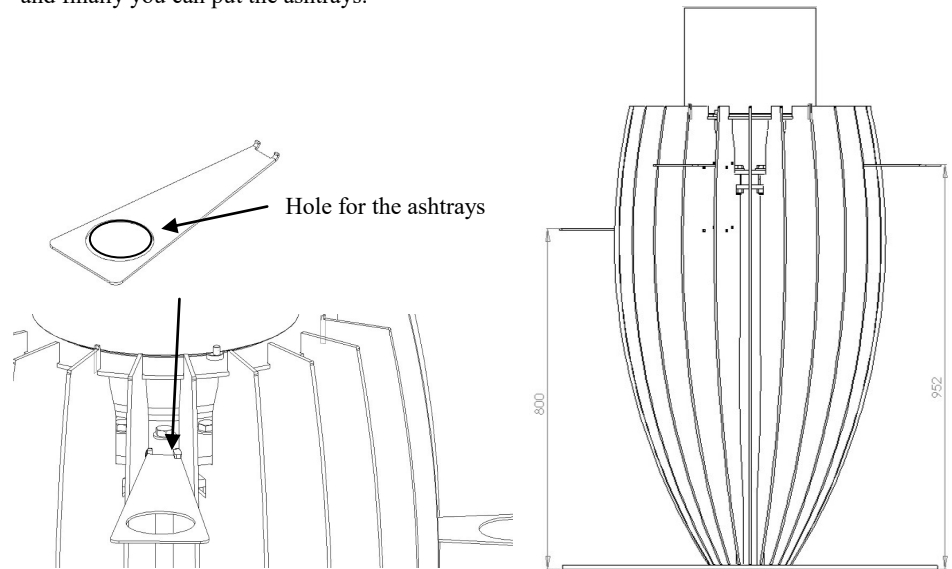

Dimensions// 1324 h x 900 Ø mm

52,1" h x 35,4" Ø

Weight//246 kg | 542,3 lbs

Accessories// Higher Glass - High temperature Resistant Glass included

Burner 1// 2 litres (liquid bioethanol)

Power// 2,70 kW

Burning time// Position min. 2 litres/ 6h

Tuli

third option - 4 supports

To put the supports in your fireplace you must search the right place in the sides, fit them well fixed and finally you can put the ashtrays.

Placement of the 4 supports in the position chosen (height 800mm/953mm).