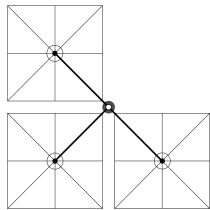

22' | 7.0m or 26' | 8.0m

SQUARE UNO

8' | 2.5m or 10' | 3.0m

SQUARE DUO

16' | 5.0m or 20' | 6.0m

SQUARE DUO

16' | 5.0m or 20' | 6.0m

SQUARE TRIO

16' | 5.0m or 20' | 6.0m

SQUARE QUATTRO

16' | 5.0m or 20' | 6.0m

All sizings and conversions are approximate and subject to change without notice. Refer to specsheets for exact, up-to-date measurements.

Features

Umbrella Dimensions

Diagram Legend

	8'	2.5m	10'	3.0m	11'	3.5m	13'	4.0m	
A	Ground to central frame hub when closed***	2'10"	860mm	2'1"	620mm	3'7"	1079mm	2'10"	866mm
B	Total height to top of canopy***	9'6"	2900mm	9'3"	2824mm	9'9"	2975mm	9'6"	2899mm
C	Height of umbrella to top of mast cap***	9'6"	2908mm	9'6"	2908mm	9'7"	2908mm	9'6"	2908mm
D	Ground to central frame hub when open***	7'0"	2130mm	6'9"	2054mm	7'3"	2205mm	7'0"	2128mm
E	Ground to lower outer edge of canopy***	7'3"	2222mm	7'3"	2219mm	7'4"	2237mm	7'2"	2172mm
F	Centre of Spigot to outside edge of canopy	8'8"	2646mm	9'10"	2973mm	11'4"	3447mm	12'10"	3923mm
G	Diagonal from centre of mast to corner	12'3"	3742mm	13'10"	4205mm	N/A	N/A	N/A	N/A
H	Duo/Quattro umbrella width edge to edge	17'4"	5292mm	19'6"	5946mm	22'7"	6894mm	25'9"	7846mm
I	Gutter space between canopies	6"	160mm	6"	160mm	N/A	N/A	N/A	N/A