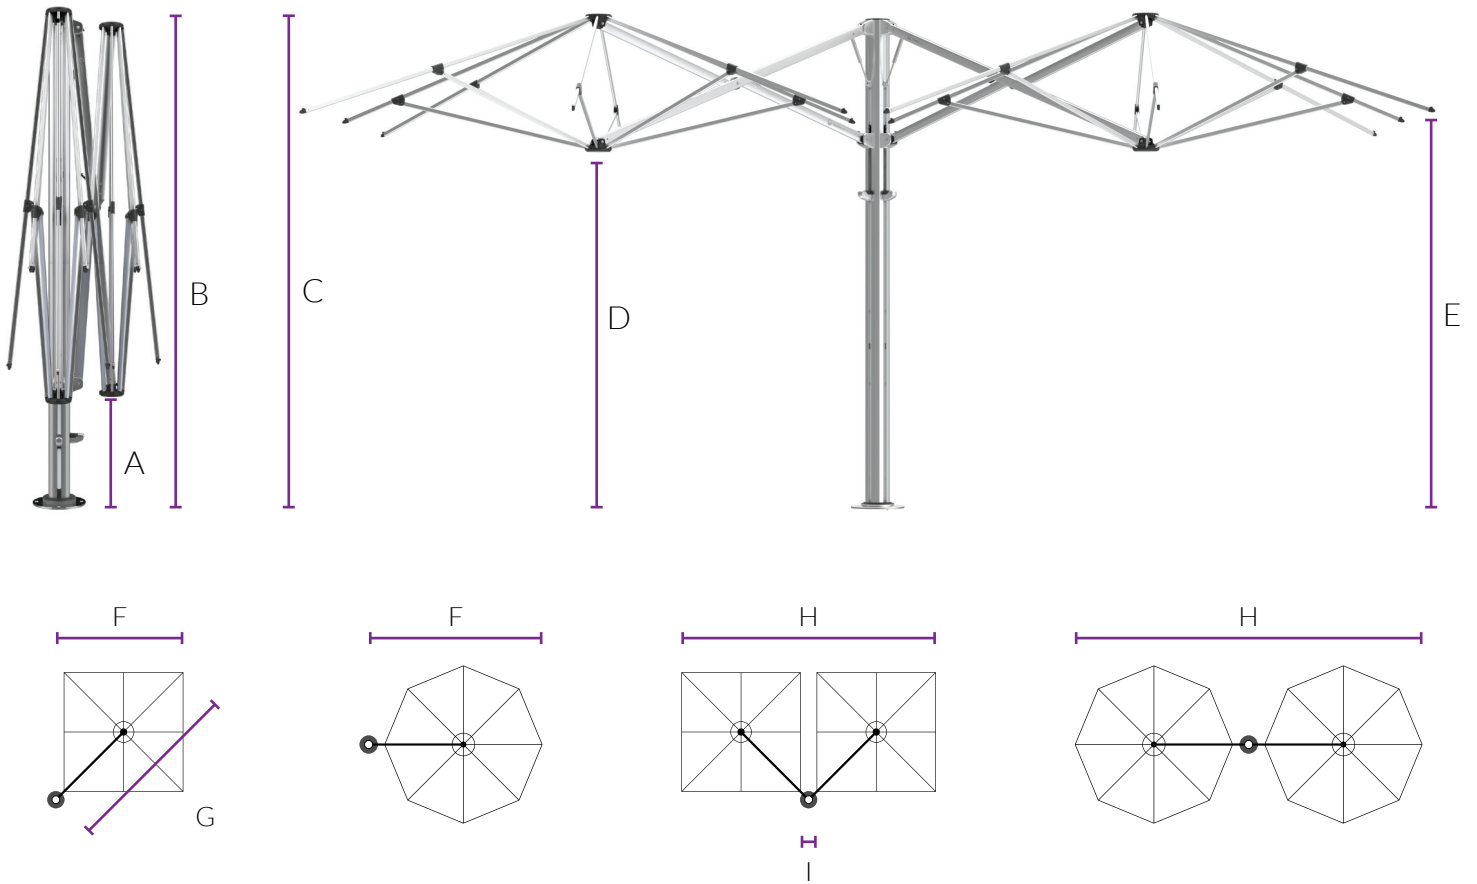

Umbrella Dimensions

Diagram Legend

	8'	2.5m	10'	3.0m	11'	3.5m	13'	4.0m	
A	Ground to central frame hub when closed***	2'10"	860mm	2'1"	620mm	3'7"	1079mm	2'10"	866mm
B	Total height to top of canopy***	9'6"	2900mm	9'3"	2824mm	9'9"	2975mm	9'6"	2899mm
C	Height of umbrella to top of mast cap***	9'6"	2908mm	9'6"	2908mm	9'7"	2908mm	9'6"	2908mm
D	Ground to central frame hub when open***	7'0"	2130mm	6'9"	2054mm	7'3"	2205mm	7'0"	2128mm
E	Ground to lower outer edge of canopy***	7'3"	2222mm	7'3"	2219mm	7'4"	2237mm	7'2"	2172mm
F	Centre of Spigot to outside edge of canopy	8'8"	2646mm	9'10"	2973mm	11'4"	3447mm	12'10"	3923mm
G	Diagonal from centre of mast to corner	12'3"	3742mm	13'10"	4205mm	N/A	N/A	N/A	N/A
H	Duo/Quattro umbrella width edge to edge	17'4"	5292mm	19'6"	5946mm	22'7"	6894mm	25'9"	7846mm
I	Gutter space between canopies	6"	160mm	6"	160mm	N/A	N/A	N/A	N/A

***Free-Standing Base installations will add 6" | 165mm to the height and surface plates will add 1/2" | 12mm to the height. Adding the optional Castor Wheels to the Free-standing Base will increase height a further 2-3" | 45-80mm to the height. All sizings and conversions are approximate and subject to change without notice. Refer to specsheets for exact, up-to-date measurements.