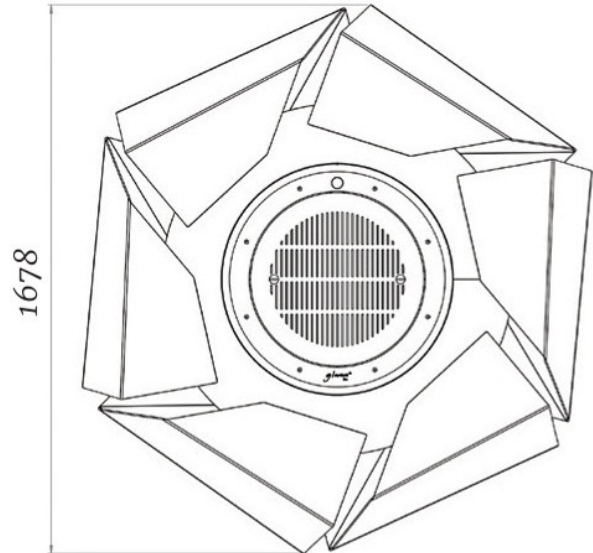

Option Gas

Fuel // Propane / Butane / Natural

Ignition mode// Remote control

Consumption // Propane gas/Butane gas· 860–2300 g/h/Gás natural·1,4-3,7 g/h

Power // 5–20 kW

Supply pressure // Propane/Butane: 37.0 mbar - Natural gas: 20.0 mbar

Gas connection // 3/8" G / Ø 12mm (ISO 7-1/EN 10226-1)

Gas combination control - Approvals // Gas Appliances Directive 2009/142/CE
DIN EN298 / DIN EN126 / DIN EN13611

Accessories // Protection cover · included

Barbecue mitt · included

Combustion zone decorative stones · optional
(white/black decorative marble stones (3 kg))

Fuel compartment cover in black lacquered steel · optional

Fuel compartment cover in brushed stainless steel · optional

High temperature resistant round glass · optional

Wi-Fi Box · optional

Option Bioethanol

Burner I // 2 liters (liquid bioethanol)

Power // 2,7 kW

Accessories // High temperature resistant round glass 2 for Burner I · included
High temperature resistant round glass 1 for Burner I · optional

Option Crea7ion EVOPlus Fire Round

Burner // 10 L (liquid bioethanol)

Power // 2-4 Kw

Ignition mode // Remote control

Accessories // Protection cover · included

Barbecue mitt · included

High temperature resistant round glass 2 for burner

Crea7ionEVOPlus Fire Round · included

High temperature resistant round glass 1 for burner

Crea7ionEVOPlus Fire Round · optional

General Dimensions