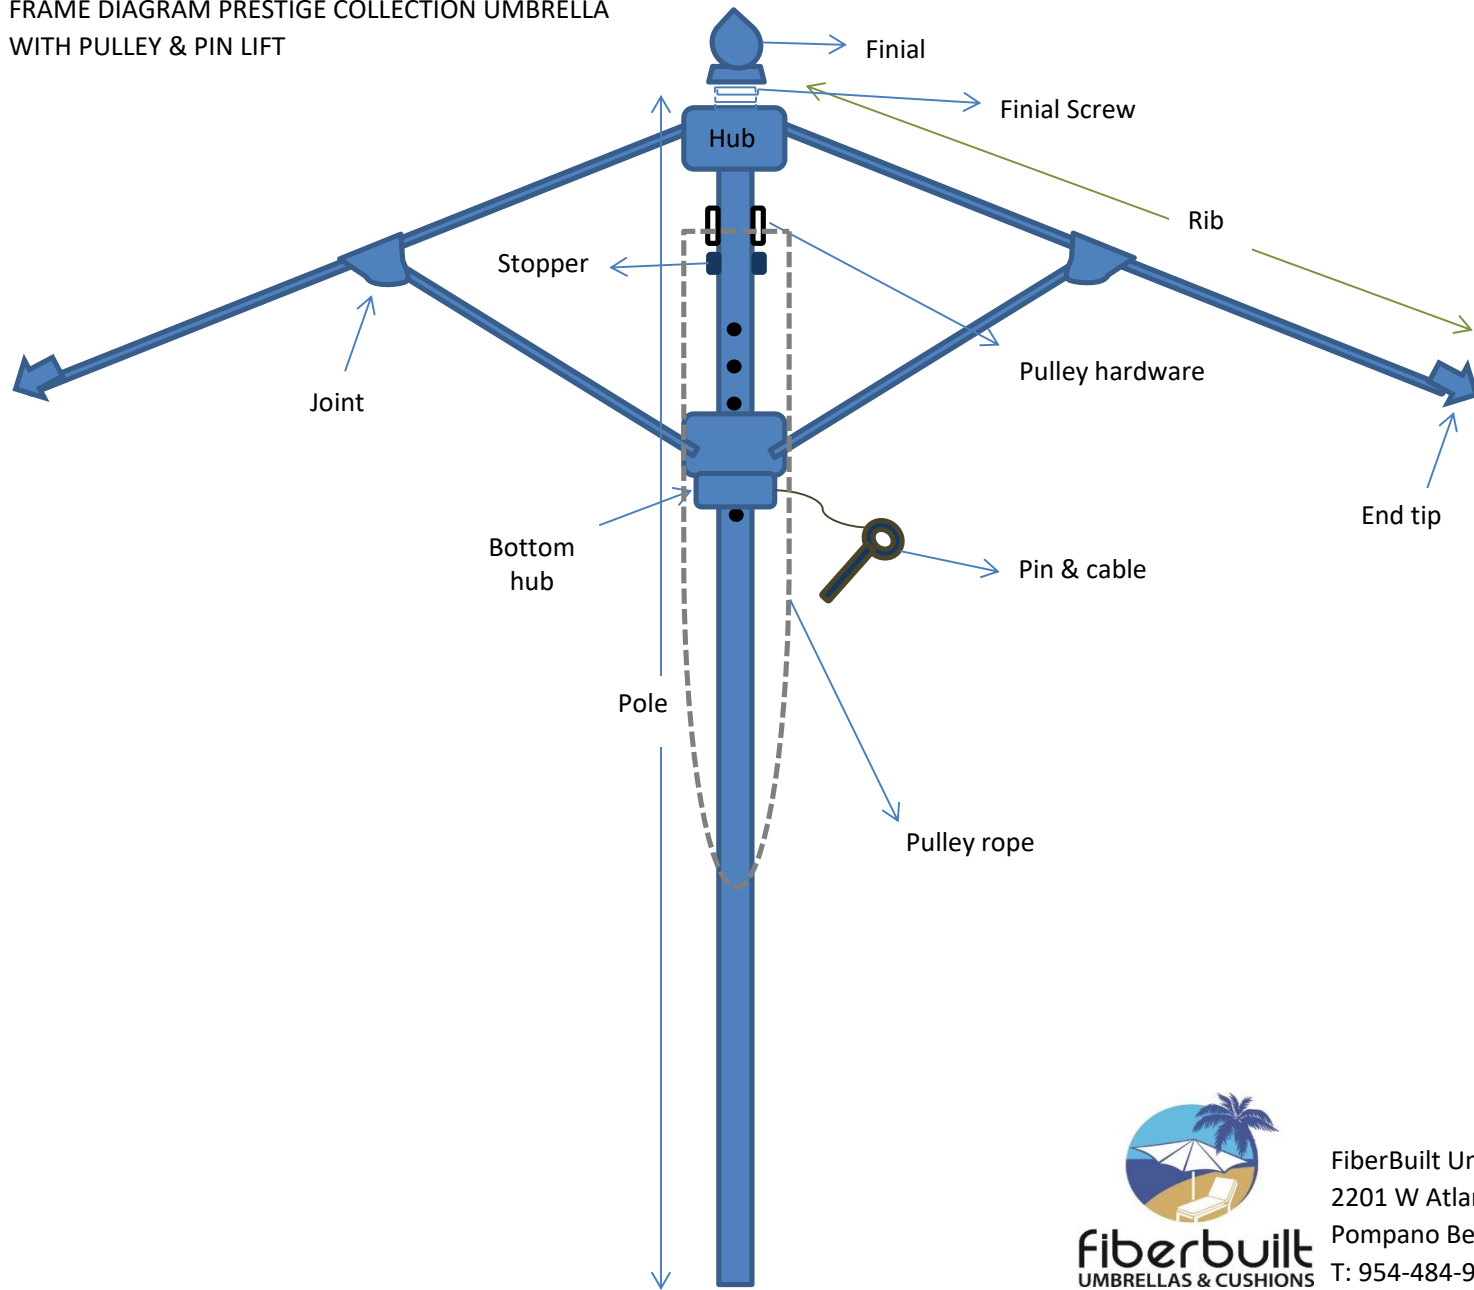

FRAME DIAGRAM PRESTIGE COLLECTION UMBRELLA
WITH PULLEY & PIN LIFT

FiberBuilt Umbrellas
2201 W Atlantic Blvd.
Pompano Beach, FL 33069
T: 954-484-9139 F: 954-484-4654