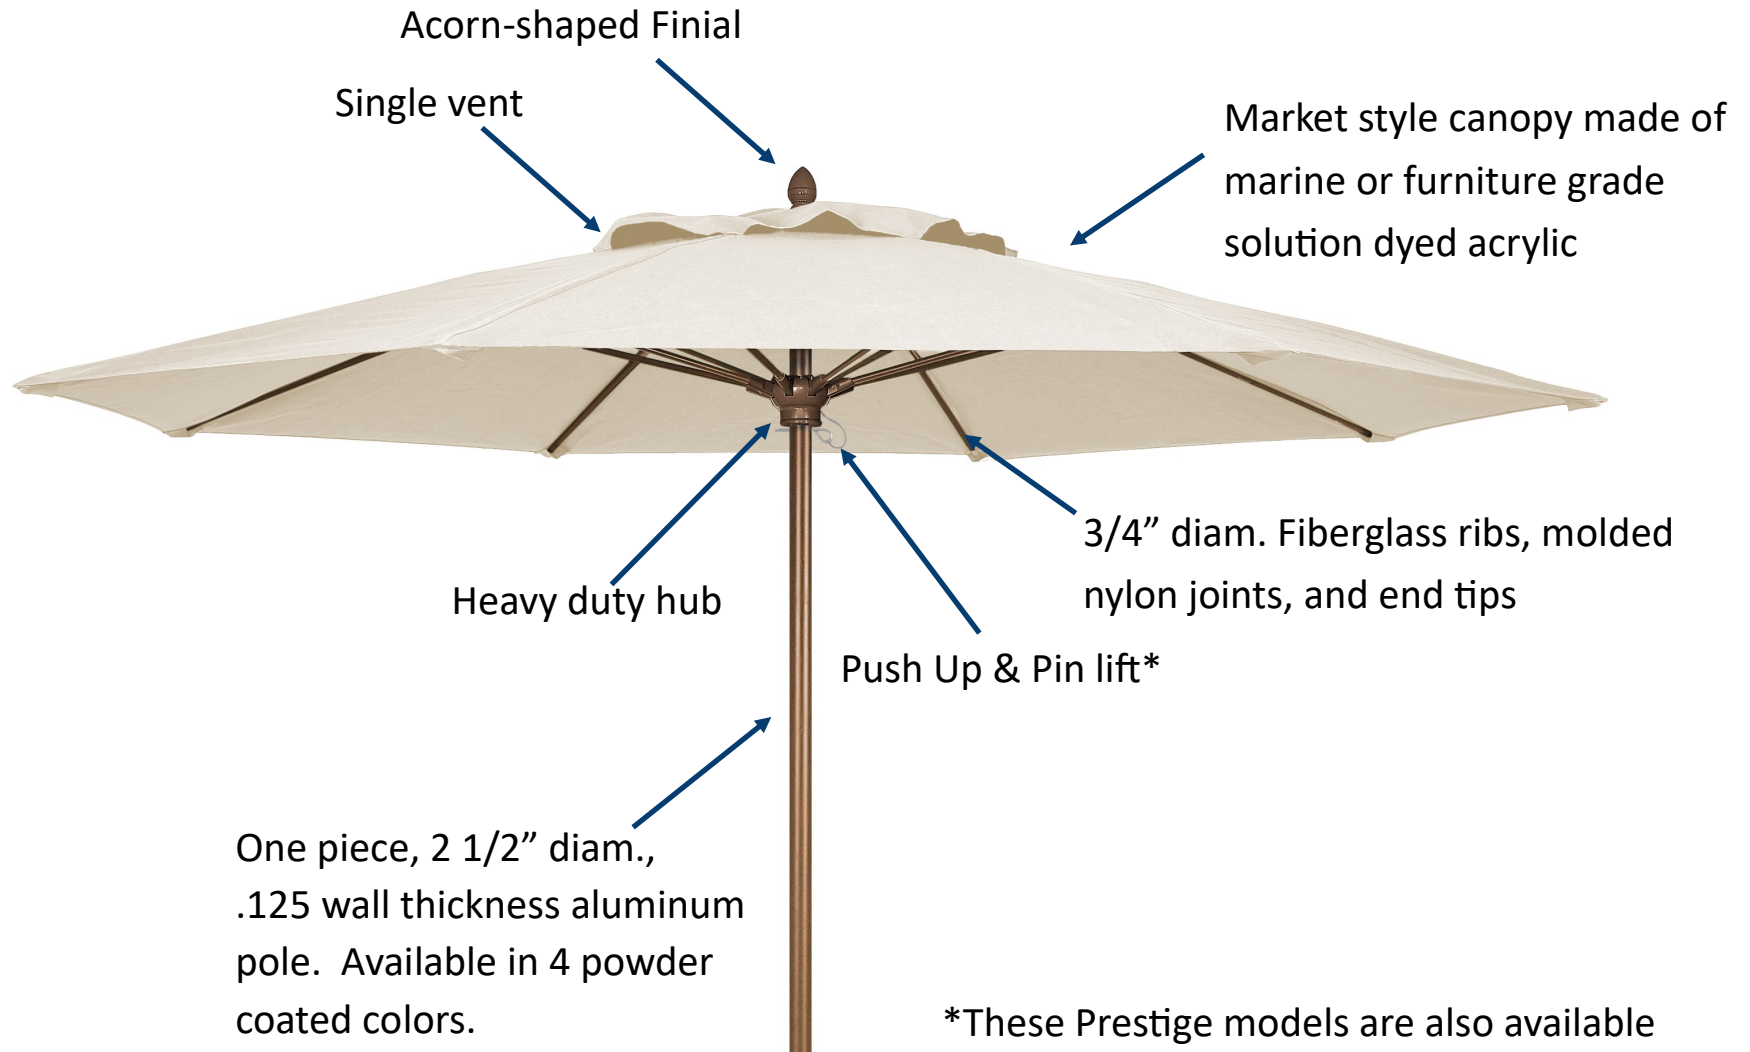

PARTS OF AN UMBRELLA

OCEANA

*These Prestige models are also available with a Pulley & Pin lift with strap to stow pulley rope.