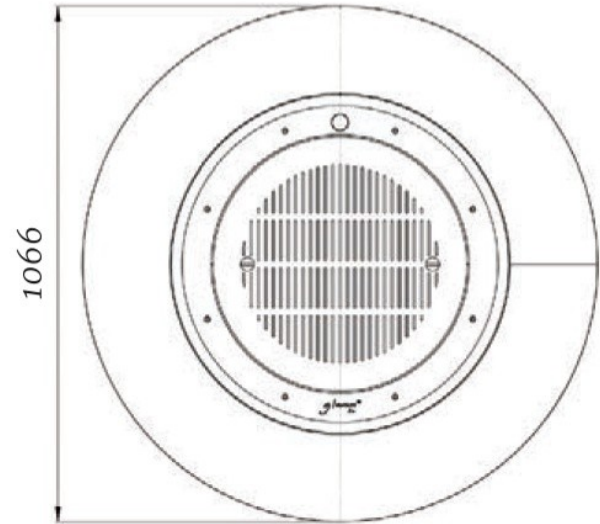

Option gas

Fuel // Propane/ Butane /Natural

Ignition mode// Remote control

Consumption // Propane gas/ Butane gas · 860–2300 g/h/ Natural gas · 1,4-3,7 m3/h

Power // 5–20 kW

Supply Pressure // Propane/Butane: 37.0 mbar - Natural: 20.0 mbar

Gas combination control - Approvals //Gas Appliances Directive 2009/142/CE
DIN EN298 / DIN EN126 / DIN EN13611

Accessories // Protection cover · included

Barbecue mitt · included

Combustion zone decorative stones · optional

(white/black decorative marble stones (3 kg))

Fuel compartment cover in black lacquered steel · optional

Fuel compartment cover in brushed stainless steel · optional

High temperature resistant round glass · optional

Wi-Fi Box · optional

Option Bioethanol

Burner I // 2 liters (liquid bioethanol)

Power // 2,7 kW

Accessories // High temperature resistant round glass 2 for Burner I · included

High temperature resistant round glass 1 for Burner I · optional

Option Crea7ion EVOPlus Fire Round

Burner // 10 L (liquid bioethanol)

Power // 2-4 Kw

Ignition mode // Remote control

Accessories // Protection cover · included

Barbecue mitt · included

High temperature resistant round glass 2 for burner Crea7ionEVOPlus

Fire Round · included

High temperature resistant round glass 1 for burner Crea7ionEVOPlus

Fire Round · optional

General Dimensions