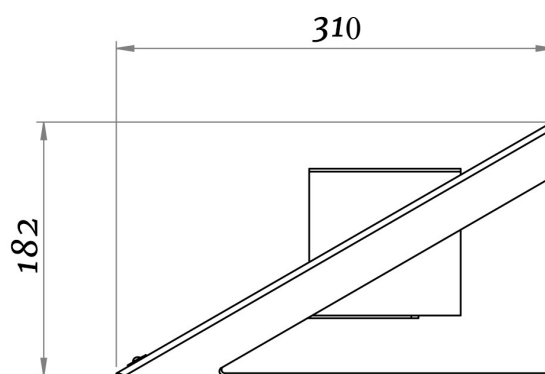

OBLIQUE Tabletop single

TABLETOP

Technical characteristics

Materials

Lacquered steel, stainless steel

Burner

400 ml (liquid bioethanol)

Weight

3,5 Kg | 7,7 lbs

Autonomy

3:00 hours

Finishings

General dimensions