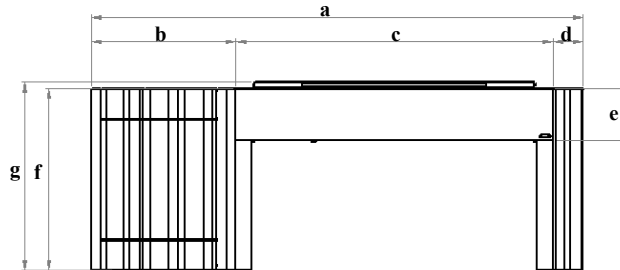

Accessories // Ash vacuum cleaner · included

Protection cover · included

Barbecue mitt · included

Cooking grill · included

Black tempered glass · optional

Option charcoal// Dimensions 2700l x 660 p x 1457 h | 106,2" l x 26" p x 57,4" h

Option charcoal grill + gas hob/ Dimensions 2995l x 660 p x 1457 h | 117,9" l x 26" p x 57,4" h

Option gas grill + oven // Dimensions 3077l x 660 p x 1457 h | 121,1" l x 26" p x 57,4" h

Option gas grill + oven + gas hob // Dimensions 3387l x 660 p x 1457 h | 133,3" l x 23" p x 57,4" h

Overall Dimensions

La Bohème I				
	Sink + Charcoal Grill	Sink + Charcoal Grill + Gas Hob	Sink + Oven / Gas Grill	Sink + Oven / Gas Grill + Gas Hob
a	2665	2995	3077	3360
b	720			
c	1815	2125	2207	2489
d	130			
e	300			
f	900			
g	931	942	931	942