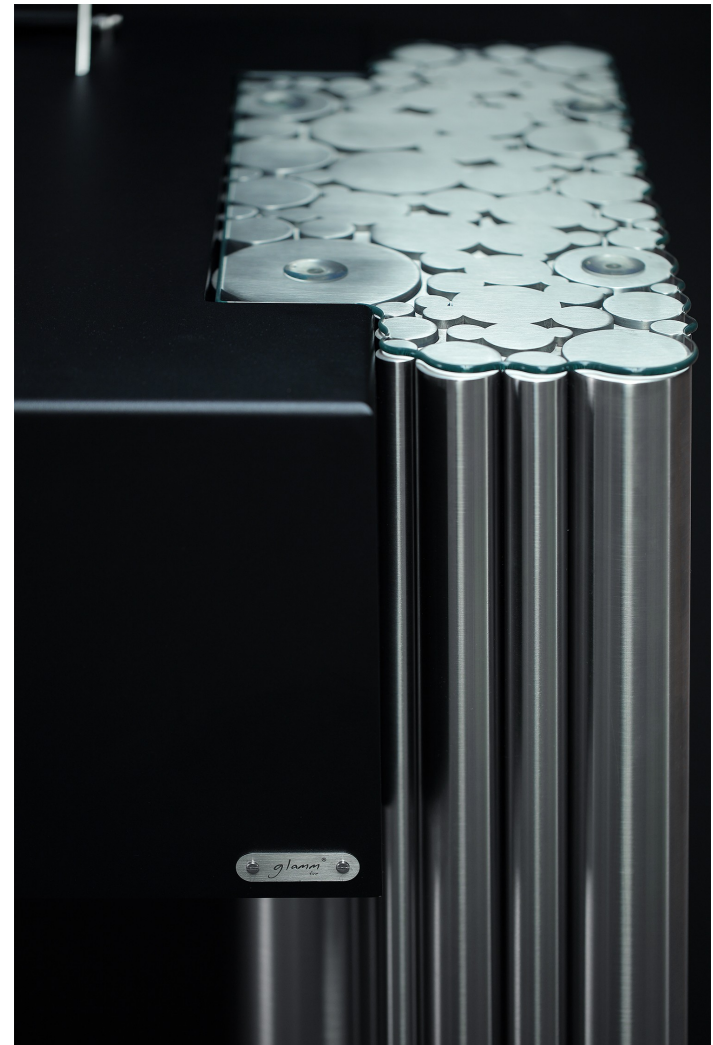

La Bohème 1

A true show,
inside and
outside.

Barbecue

Materials // AISI 316 stainless steel

Finishings // Brushed AISI 316 stainless steel

Black lacquered steel AISI 316 stainless steel - option

Brushed AISI 316 stainless steel coated copper - option

* More finishings available upon request

Weight // 400-500 Kg|881,8—1102, 3 lbs

Accessories // Ash vacuum cleaner · included

Protection cover · included

Barbecue mitt · included

Cooking grill · included

Black tempered glass · optional

Option charcoal// Dimensions 2700l x 660 p x 1457 h | 106,2" l x 26" p x 57,4" h

Option charcoal grill + gas hob/ Dimensions 2995l x 660 p x 1457 h | 117,9" l x 26" p x 57,4" h

Option gas grill + oven // Dimensions 3077l x 660 p x 1457 h | 121,1" l x 26" p x 57,4" h

Option gas grill + oven + gas hob // Dimensions 3387l x 660 p x 1457 h | 133,3" l x 23" p x 57,4" h