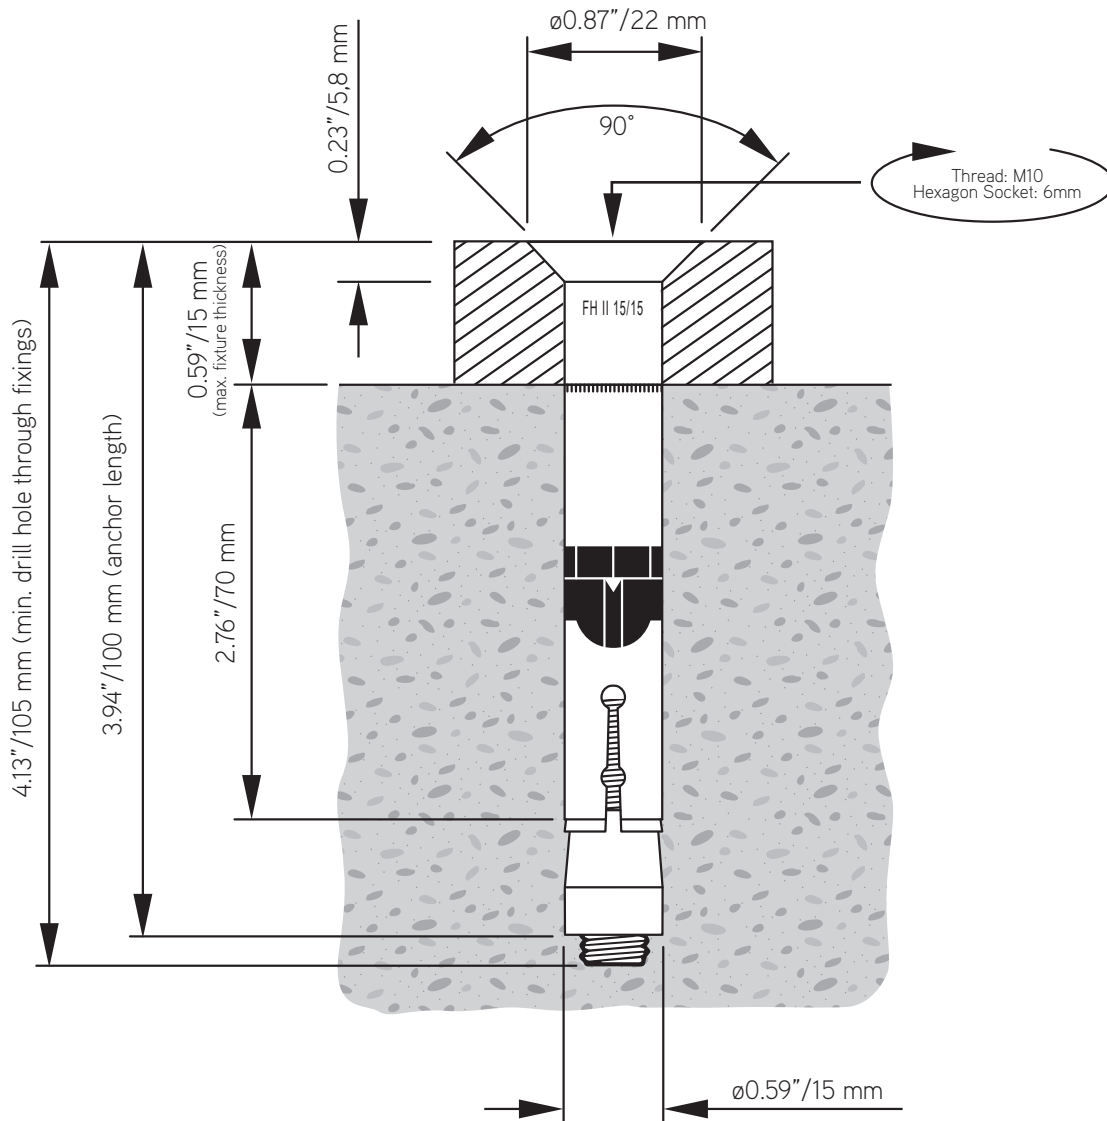

JCB-MKC25

Concrete Mount Kit Adapter Plate Specifications

Internal stem hole must
 face direction of umbrella!

JCB-MKC25

Concrete Mount Kit Expansion Bolt Specifications

Note: Drawing not to scale.

Final installation hardware should be determined by and professionally installed by a license contractor.