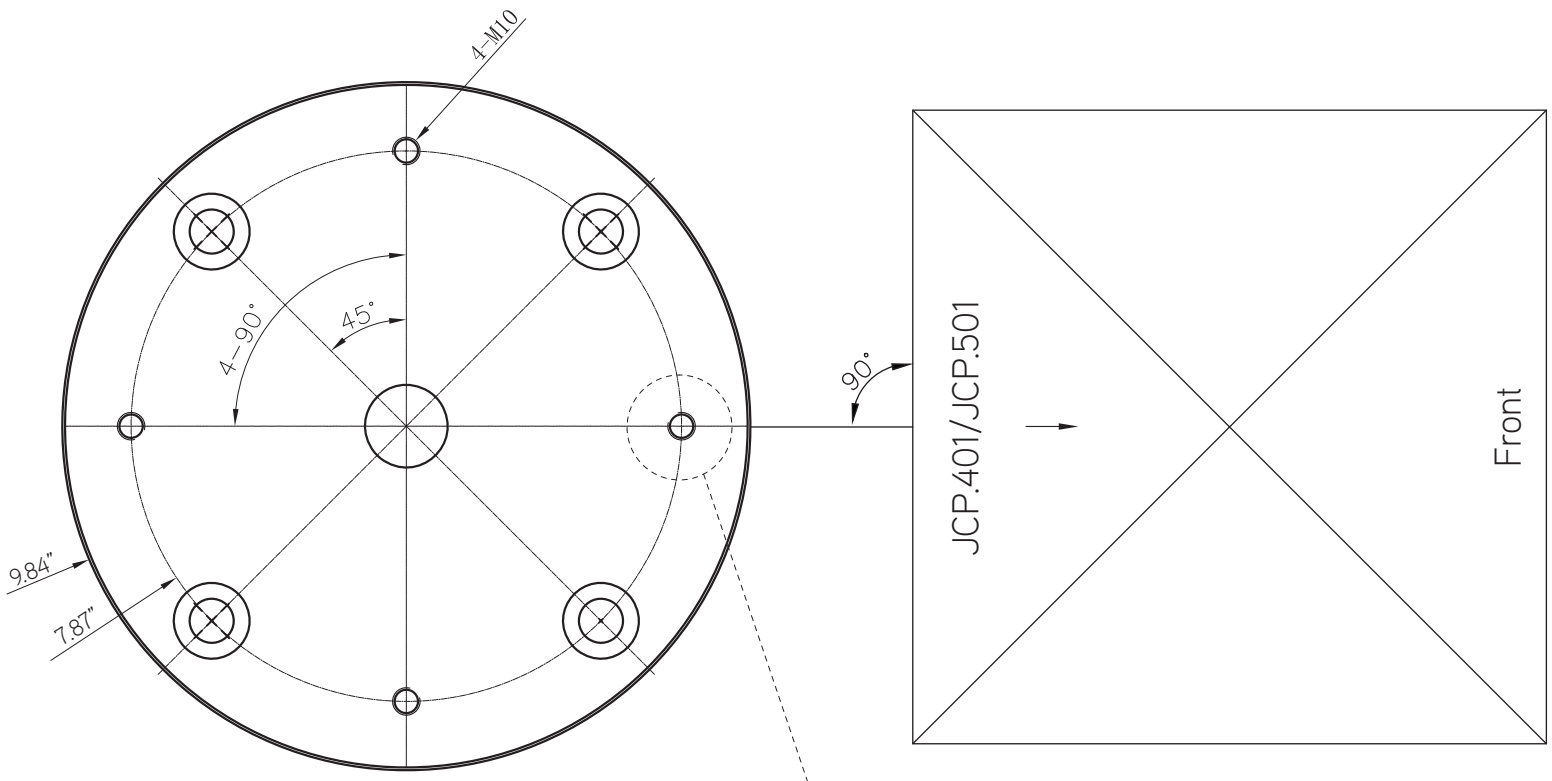

JCB-MKC25

Concrete Mount Kit Adapter Plate Specifications

Internal stem hole must
 face direction of umbrella!

JCB-MKC25

Concrete Mount Kit Expansion Bolt Specifications

Note: Drawing not to scale.

Final installation hardware should be determined by and professionally installed by a license contractor.