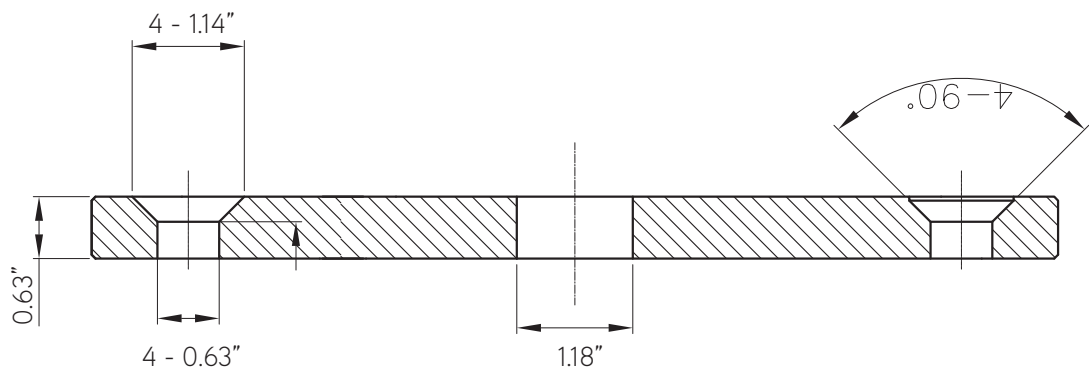

JCB-MKC25

Concrete Mount Kit Adapter Plate Specifications

Internal stem hole must
 face direction of umbrella!

JCB-MKC25

Concrete Mount Kit Expansion Bolt Specifications

Note: Drawing not to scale.

Final installation hardware should be determined by and professionally installed by a license contractor.