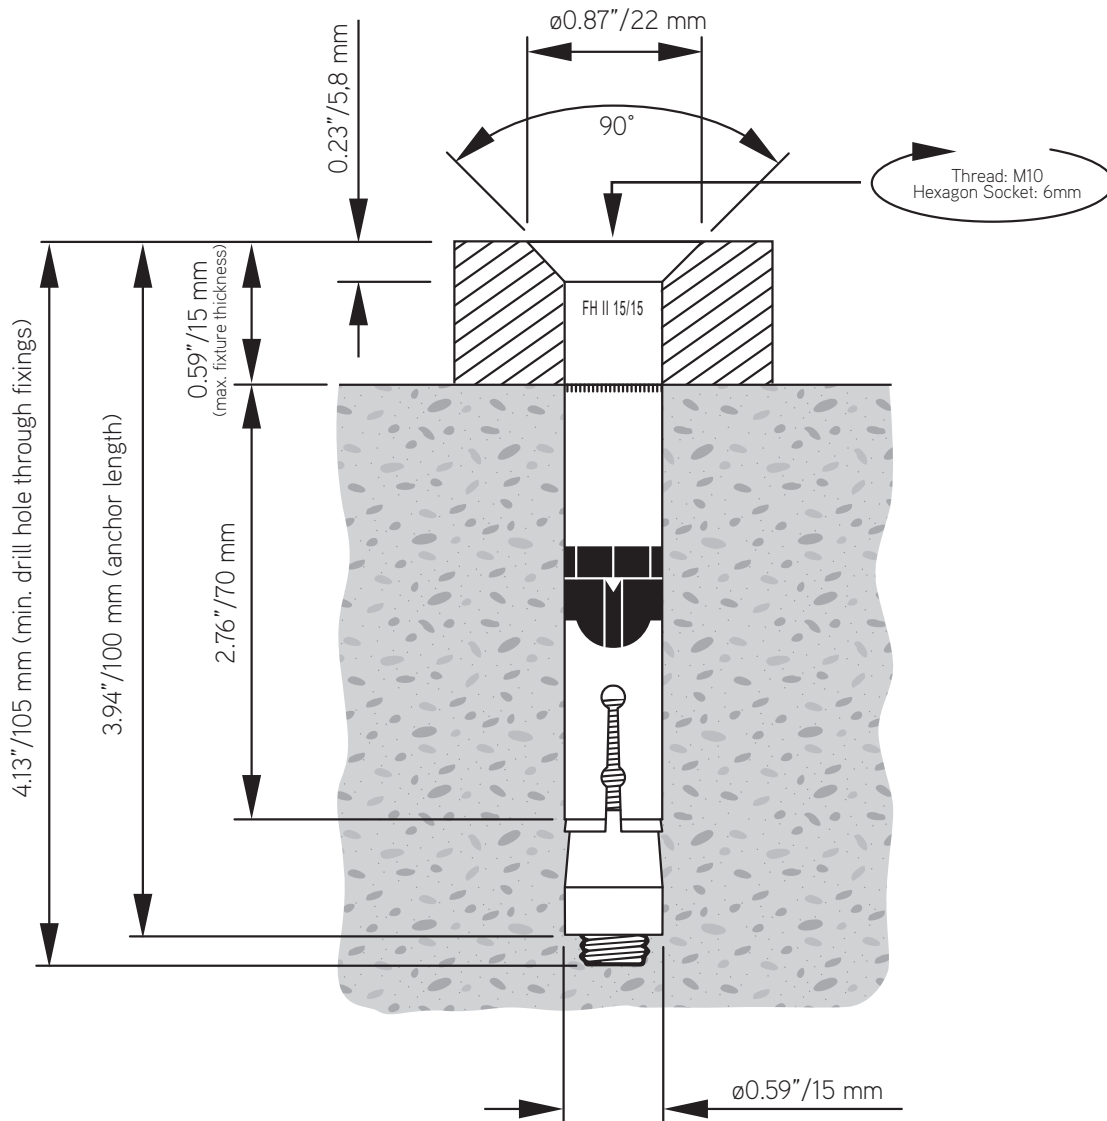

JCB-MKC21

Concrete Mount Kit Adapter Plate Specifications

JCB-MKC21 Concrete Mount Kit Expansion Bolt Specifications

Note: Drawing not to scale.

Final installation hardware should be determined by and professionally installed by a license contractor.