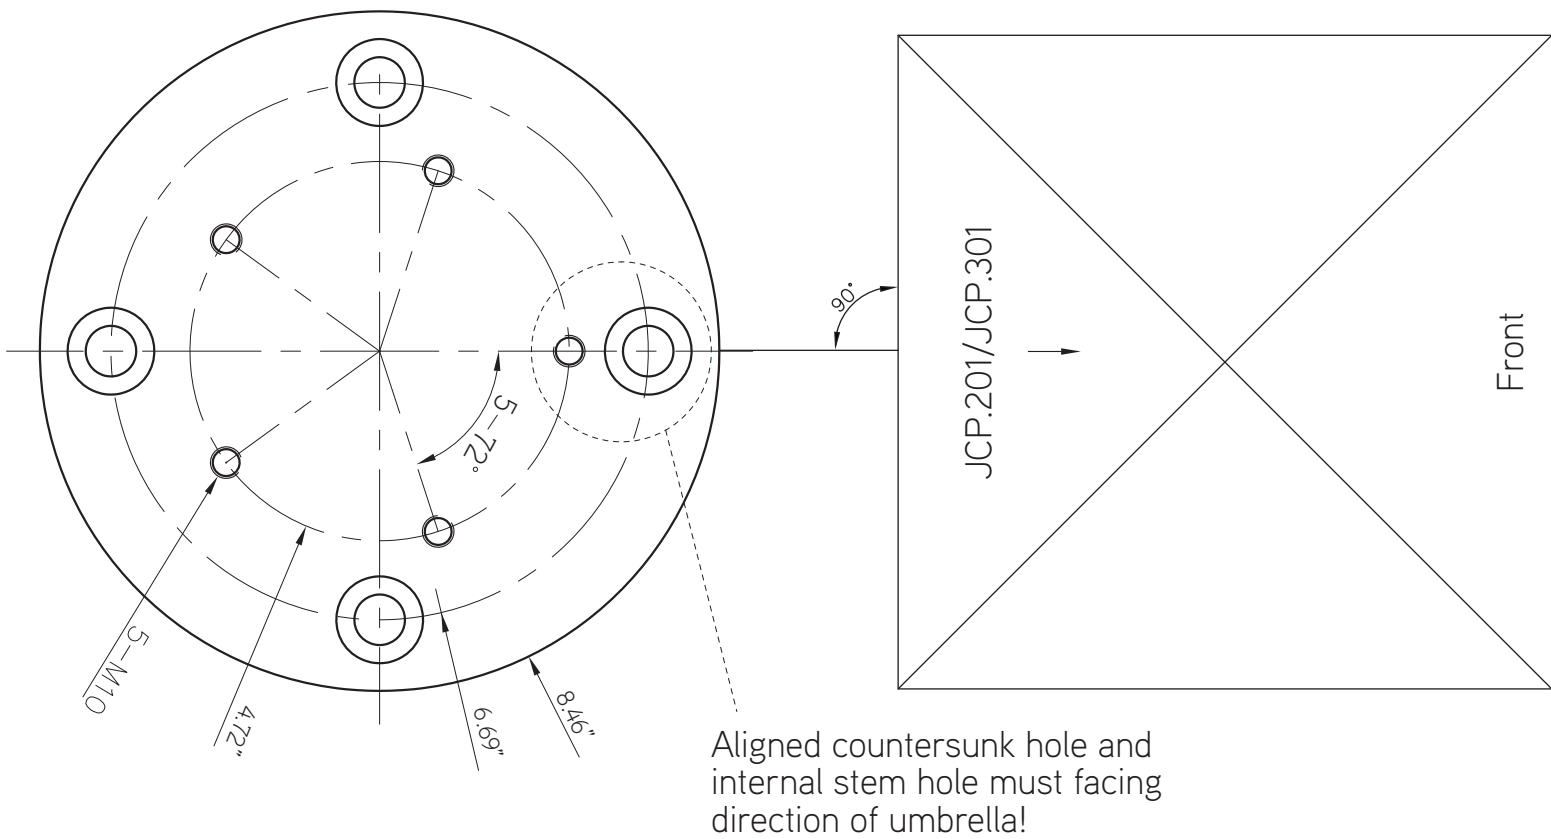

JCB-MKC21

Concrete Mount Kit Adapter Plate Specifications

JCB-MKC21 Concrete Mount Kit Expansion Bolt Specifications

Note: Drawing not to scale.

Final installation hardware should be determined by and professionally installed by a license contractor.