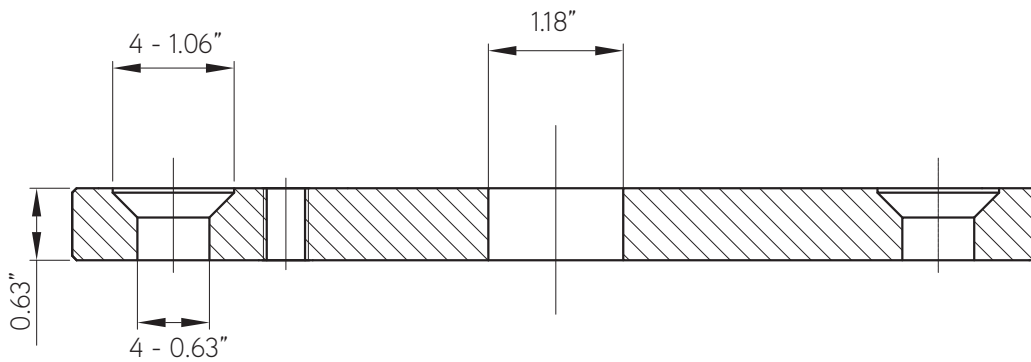

JCB-MKC21

Concrete Mount Kit Adapter Plate Specifications

JCB-MKC21 Concrete Mount Kit Expansion Bolt Specifications

Note: Drawing not to scale.

Final installation hardware should be determined by and professionally installed by a license contractor.