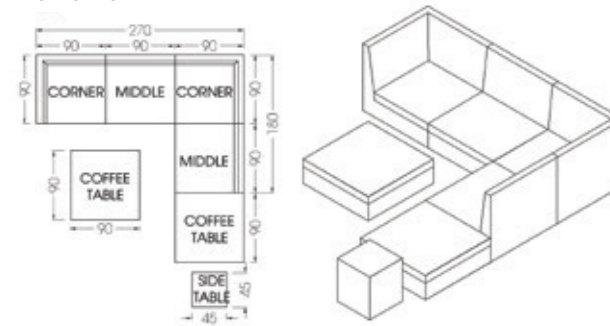

Alternative 2