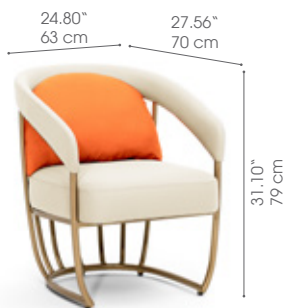

Asturias Living Armchair - Continental
Art No. 650637C
W 24.8 x D 27.56 x H 31.1 inches
W 63 x D 70 x H 79 cm