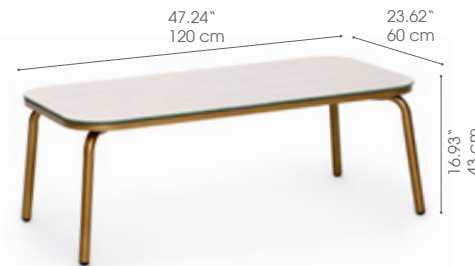

ASTURIAS

Continental's

Asturias Dining Armchair - Continental
 Art No. 650636C
 W 22.44 x D 24.8 x H 31.89 inches
 W 57 x D 63 x H 81 cm

Palm Round Dining Table D150 - HDC TEC
 Art No. 670723-37
 Dia Ø 59.05 x H 29.53 inches
 Dia Ø 150 x H 75 cm

Elba Coffee Table 120x60 - HDC TEC
Art No. 670742-37
W 47.24 x D 23.62 x H 16.93 inches
W 120 x D 60 x H 43 cm

Malaga Square Side Table 52.5x50 - HDC TEC
Art No. 670755-37
W 20.67 x D 19.69 x H 19.69 inches
W 52.5 x D 50 x H 50 cm