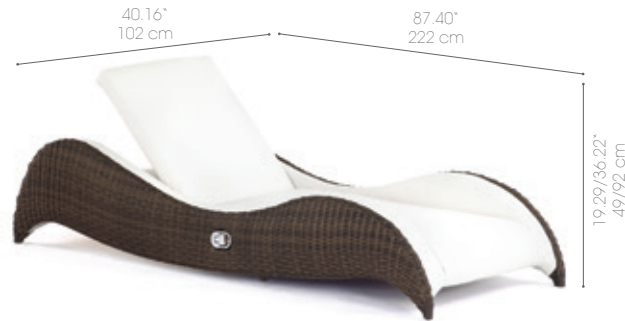

Luxor Material Option 1

Bark 4.6x2.7

MarinaPLUS Cream

Luxor Material Option 2

Vintage 6x3.4

MarinaPLUS Grey

Luxor Single Sunlounger with Integrated Furniture Cover
Art No. 660313-28
W 87.40 x D 40.16 x H 19.29/36.22 inches
W 222 x D 102 x H 49/92 cm

What better way to relax than climbing into the lap of luxury in our elegant and stylish upholstered Luxor Sunloungers using MarinaPLUS.

Adjustable reclining positions to suit your comfort for reading or sipping on your favorite drink. When fully reclined, the sunlounger is horizontal - creating a bed that is fully flat, perfect for a laid-back afternoon nap.