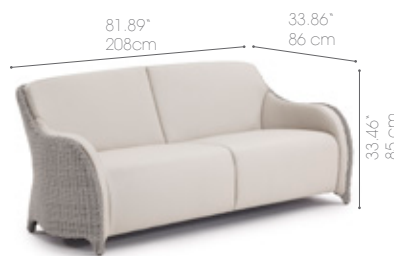

Luxor 2-Seater Sofa with Integrated Furniture Cover
Art No. 660314-28
W 61 x D 33.86 x H 33.46 inches
W 155 x D 86 x H 85 cm

Luxor 3-Seater Sofa with Integrated Furniture Cover
Art No. 660471-28
W 81.89 x D 33.86 x H 33.46 inches
W 208 x D 86 x H 85 cm