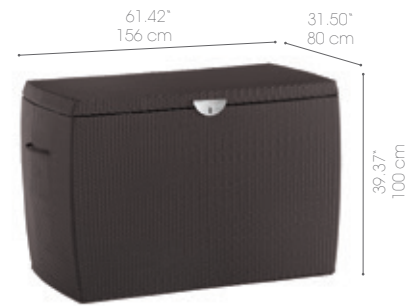

Dallas Material

Coffee 6x1.4

DALLAS

IPANEMA

Ipanema Cushion Box - Small
 Art No. 680110
 W 34.65 x D 18.11 x H 23.62 inches
 W 88 x D 46 x H 60 cm

Ipanema Cushion Box - Medium
 Art No. 680109
 W 48.03 x D 24.80 x H 29.53 inches
 W 122 x D 63 x H 75 cm