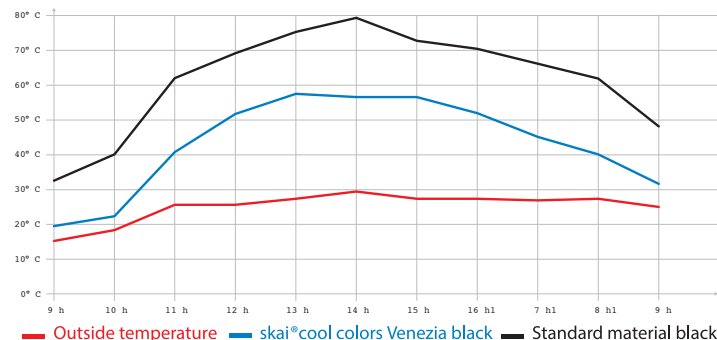

Cleaning and Maintenance

- Please clean material surface regularly and meticulously by using warm, mild soap solution and a microfiber cloth or a soft hand brush.
- Please do not use chemical bleach or abrasive cleaning agents.
- Stain caused by oil, fat or ink must be removed immediately.
- Remove any stains as quickly as possible with lukewarm water and a damp cloth (microfiber cloth or cotton cloth).
- In case of heavy soiling, we recommend using a warm, mild soap lye and a soft hand brush. The cleaning procedure may need to be repeated. Then, wipe off the rest of the cleaning agent with a damp cloth and lukewarm water.

Caution

- Please follow the cleaning instructions of the respective manufacturer when using commercial cleaners*. In addition, no cleaning agent should be used which contains oil and grease. Chemical cleaning are not possible with Continental fabric.
- Dried substances or substances that have penetrated for an extended period may not be able to be removed completely.
- The surface of Continental fabric is not resistant to solvents, chlorides, polishing agents, washing/polishing agents, and aerosol sprays.
- Please note that colorings by jeans or other textiles are excluded from any manufacturer's guarantee.

*We do not take responsibility for any sort of damage(s) or side-effect(s) as a result of using commercial cleaners. Refer to cleaning instructions stated on package before treatment. Be sure to test cleaner on hidden or inconspicuous location prior to using any cleaner on soiled areas.