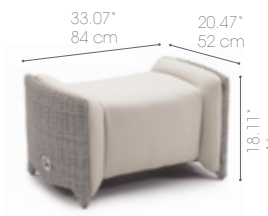

Luxor Footstool
Art No. 680096
W 33.07 x D 20.47 x H 18.11 inches
W 84 x D 52 x H 46 cm