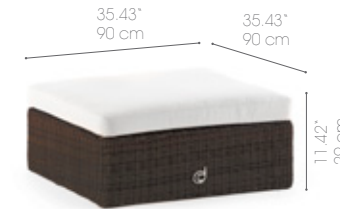

Delmar Modular - Coffee Table
90x90 with Glass and Cushion
Art No. 670413-2
W 35.43 x D 35.43 x H 11.42 inches
W 90 x D 90 x H 29 cm