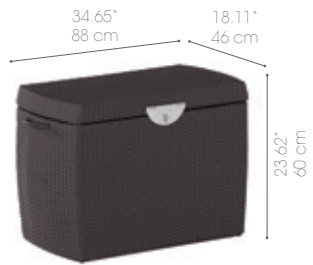

Dallas Material

Coffee 6x1.4

DALLAS

IPANEMA

Ipanema Cushion Box - Small
 Art No. 680110
 W 34.65 x D 18.11 x H 23.62 inches
 W 88 x D 46 x H 60 cm

Ipanema Cushion Box - Medium
 Art No. 680109
 W 48.03 x D 24.80 x H 29.53 inches
 W 122 x D 63 x H 75 cm