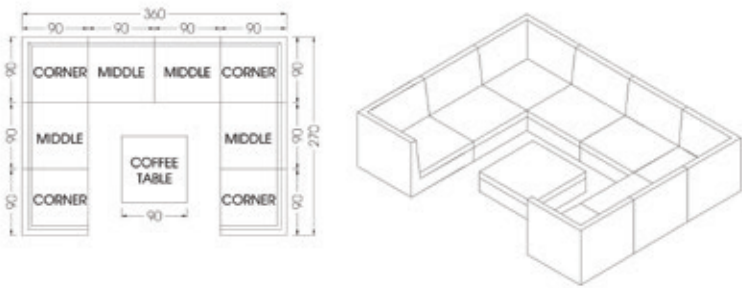

DELMAR CONFIGURATION EXAMPLES

Alternative 1