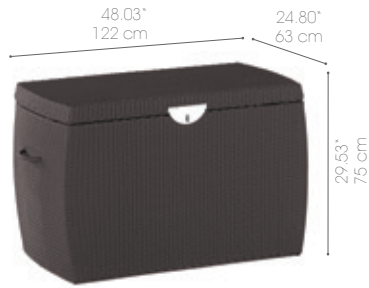

Dallas Material

Coffee 6x1.4

DALLAS

IPANEMA

Ipanema Cushion Box - Small
 Art No. 680110
 W 34.65 x D 18.11 x H 23.62 inches
 W 88 x D 46 x H 60 cm

Ipanema Cushion Box - Medium
 Art No. 680109
 W 48.03 x D 24.80 x H 29.53 inches
 W 122 x D 63 x H 75 cm