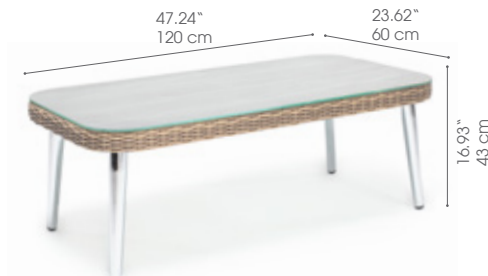

Brighton Side Table 50x50 - HDC TEC
Art No. 670745-37
W 19.69 x D 19.69 x H 20.47 inches
W 50 x D 50 x H 52 cm

Brighton Coffee Table 120x60 - HDC TEC
Art No. 670741-37
W 47.24 x D 23.62 x H 16.93 inches
W 120 x D 60 x H 43 cm