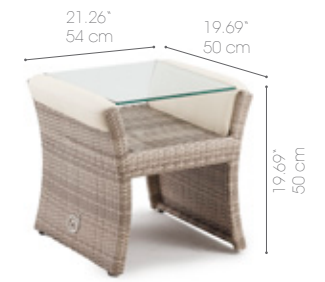

London Material

White Pepper 6x3.4

MarinaPLUS Cream

London Living Armchair
Art No. 650536
W 29.53 x D 31.89 x H 32.68 inches
W 75 x D 81 x H 83 cm

London 2-Seater Sofa
Art No. 660524
W 58.27 x D 31.89 x H 32.68 inches
W 148 x D 81 x H 83 cm

London Footstool
Art No. 680214
W 27.56 x D 19.69 x H 19.69 inches
W 70 x D 50 x H 50 cm

London Coffee Table 120x60
Art No. 670687
W 47.24 x D 23.62 x H 16.54 inches
W 120 x D 60 x H 42 cm

London Side Table 54x50
Art No. 670688
W 21.26 x D 19.69 x H 19.69 inches
W 54 x D 50 x H 50 cm