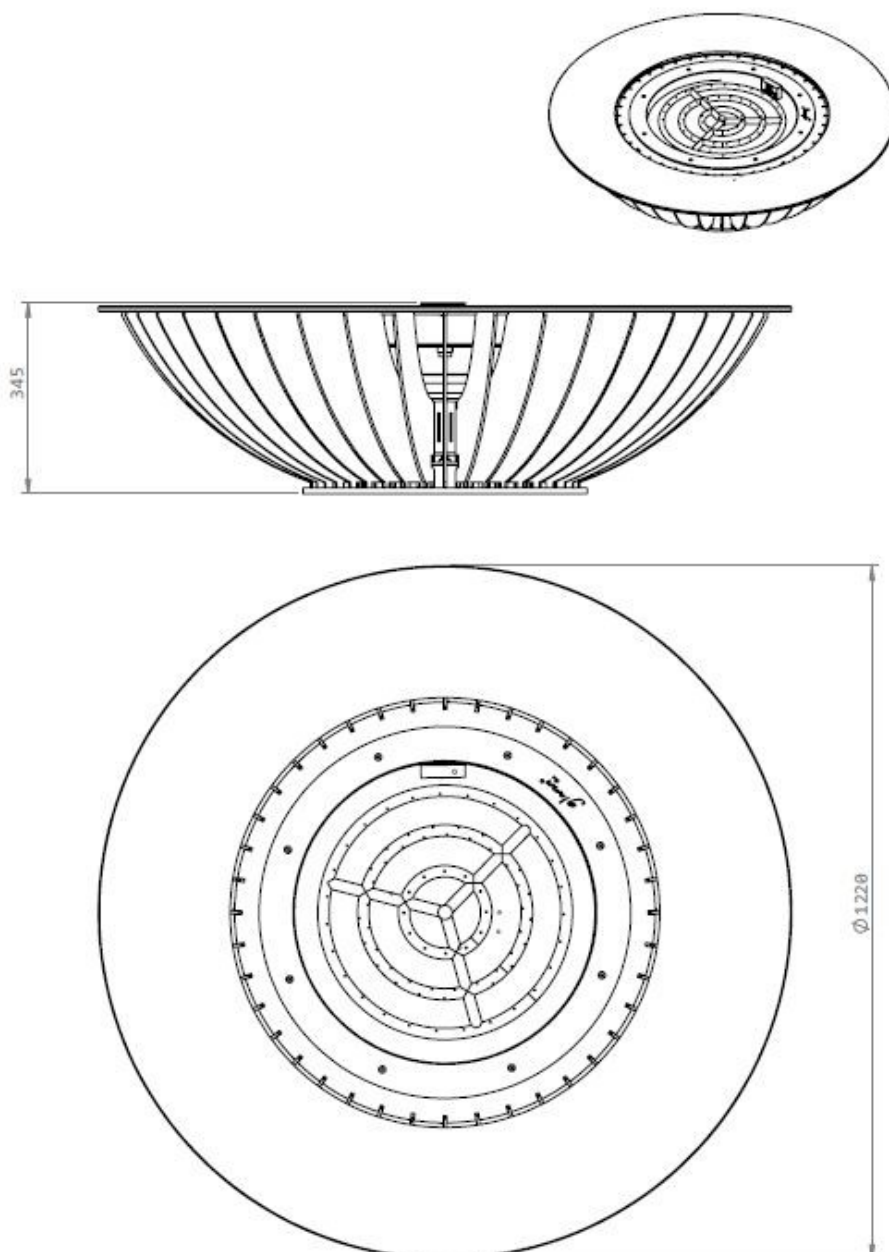

GlammFire

Cosmo - Gas

General Dimensions

GlammFire

Recuperadores Pachinha Lda.
Zona Industrial da Lagoa, Lote G1
Rua da Suíça, nº213
4950-850 CORTES - MONÇÃO
PORTUGAL

Tel(+351) 251 654 800
Fax(+351) 251 654 801

PT14674-A

glamm®
fire