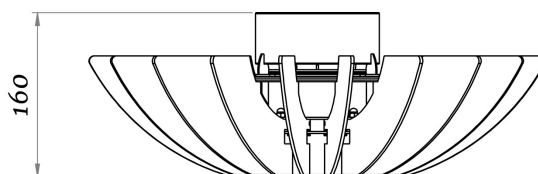

Lacquered steel

Brushed
stainless steel

Gold

Rusted corten
steel

General dimensions

Colours

RAL 9003

GlamFire