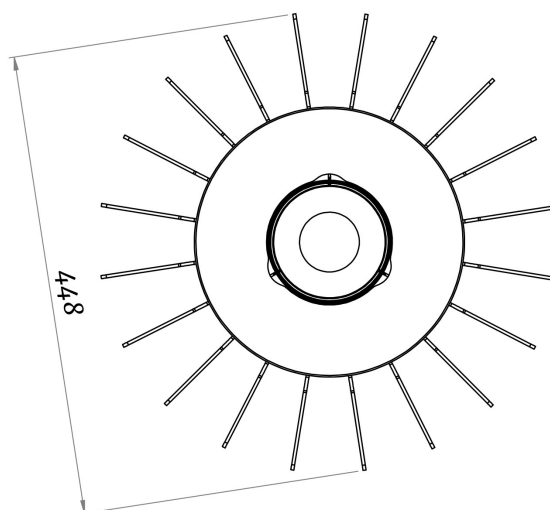

Protection

High temperature resistant round glass

Weight

7,5 Kg |16,5 lbs

Autonomy

3:00 hours

Finishings

Black fine
texture metallic

Lacquered steel

Brushed
stainless steel

Gold

Rusted corten
steel

General dimensions

Colours

RAL 9003

GlamFire