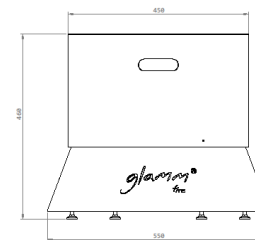

Fire Pit

Option Bioethanol

Materials// Stainless steel , steel or corten steel

Finishings// Brushed stainless steel
Black lacquered steel
Lacquered steel
Rusted corten steel

Dimensions// 830 Ø x 540 h mm

Weight // 75 kg

Benches finishings// Black lacquered - optional

Benches dimensions// 550 Ø x 460

Benches weight // 35 kg

Combustion zone

Materials // Quartz glass, AISI 316 stainless steel

Burner // Crea7ion EVOPlus Fire Round

Tank// 10 liters (liquid bioethanol)

Power // 2-4 kW

Accessories // Lower Glass - High Temperature Resistant Glass - included
Protection cover - included
Fuel compartment cover - included
Glass support - included

General Dimensions

Benches