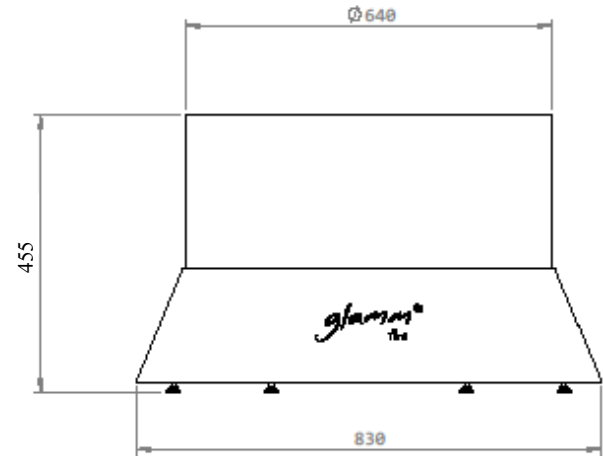

Fire Pit

Option Gas

Materials// Stainless steel , steel or corten steel

Finishings// Brushed stainless steel
Black lacquered steel
Lacquered steel
Rusted corten steel

Dimensions// 830 Ø x 500 h mm

Weight // 65 kg

Benches finishings// Black lacquered - optional

Benches dimensions// 550 Ø x 460

Benches weight // 35 kg

Combustion zone

Materials // Quartz glass, AISI 316 stainless steel

Fuel // Propane gas / Butane gas / Natural gas

Ignition mode// Manual

Consumption // Propane gas/Butane gas · 300–1300 g/h/ Natural gas · 0,5-2,1 g/h

Power // 3,2–14,2 kW

Supply pressure // Propane/Butane: 37.0 mbar - Natural gas: 20.0 mbar

Gas combination control - Approvals // Gas Appliances Directive 2009/142/CE
DIN EN298 / DIN EN126 / DIN EN13611

Accessories // Protection cover - included

Fuel compartment cover - included

Gas compartment - optional

General Dimensions