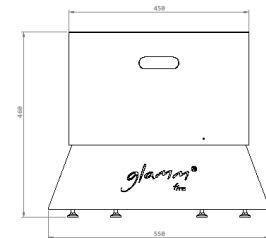

General Dimensions

Fire Pit

Option Firewod

Materials// Stainless steel , steel or corten steel

Finishings// Brushed stainless steel
Black lacquered steel
Rusted corten steel

Dimensions// 830 Ø x 540 h mm

Weight // 60 kg

Benches finishings// Black lacquered - optional

Benches dimensions// 550 Ø x 460

Benches weight // 35 kg

Combustion zone

Materials // Quartz glass

Fuel // Firewood

Accessories // Ash vacuum cleaner - included

Protection cover - included

Fuel compartment cover - included

Benches