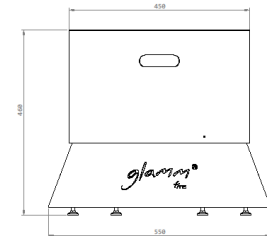

Option Bioethanol

General Dimensions

Fire Pit

Option Firewod

Materials// Stainless steel , steel or corten steel

Finishings// Brushed stainless steel
Black lacquered steel
Rusted corten steel

Dimensions// 830 Ø x 540 h mm

Dimensions// 830 Ø x 500 h mm

Weight // 65 kg

Benches finishings// Black lacquered - optional

Benches dimensions// 550 Ø x 460

Benches weight // 35 kg

Combustion zone

Materials // Quartz glass, AISI 316 stainless steel

General Dimensions

Benches

Fire Pit

Option Bioethanol

Materials// Stainless steel , steel or corten steel

Finishings// Brushed stainless steel
Black lacquered steel
Lacquered steel
Rusted corten steel

Dimensions// 830 Ø x 540 h mm