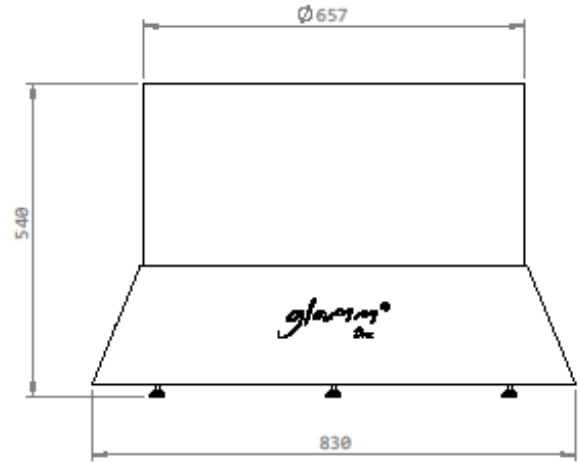

Option Bioethanol

General Dimensions

Fire Pit

Option Firewod

Materials// Stainless steel , steel or corten steel

Finishings// Brushed stainless steel
Black lacquered steel
Rusted corten steel

Dimensions// 830 Ø x 540 h mm