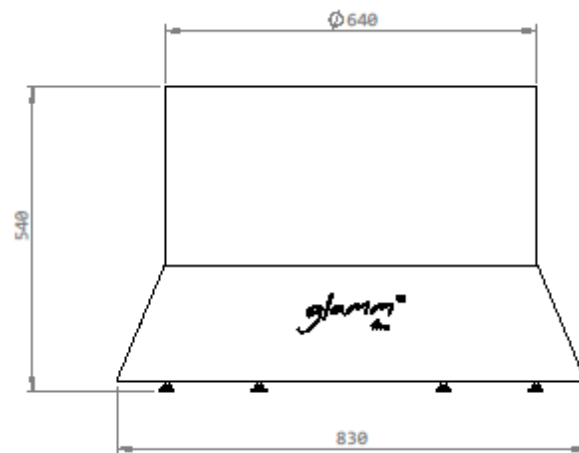

Fire Pit

Option Bioethanol

Materials// Stainless steel , steel or corten steel

Finishings// Brushed stainless steel
Black lacquered steel
Lacquered steel
Rusted corten steel

Dimensions// 830 Ø x 540 h mm

Weight // 75 kg

Benches finishings// Black lacquered - optional

Benches dimensions// 550 Ø x 460

Benches weight // 35 kg

Combustion zone

Materials // Quartz glass, AISI 316 stainless steel

Burner // Crea7ion EVOPlus Fire Round

Tank// 10 liters (liquid bioethanol)

Power // 2-4 kW

Accessories // Lower Glass - High Temperature Resistant Glass - included
Protection cover - included
Fuel compartment cover - included
Glass support - included

General Dimensions