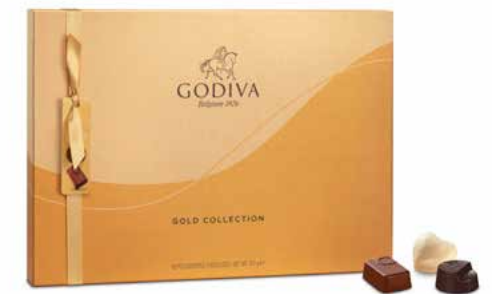

Gold Gift Box 35pc
£60.00 | 73019