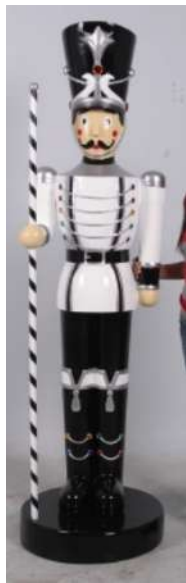

Props

We offer a wide array of props for hire, including giant nutcracker soldiers and Kings, life-size animals, reindeers, sleighs, arches and more!

Nutcrackers

Nutcrackers, toy soldiers, kings and gingerbread men – these are a great selfie prop to help continue theming throughout your space, add to your tree scene, or flank either side of your entrance.