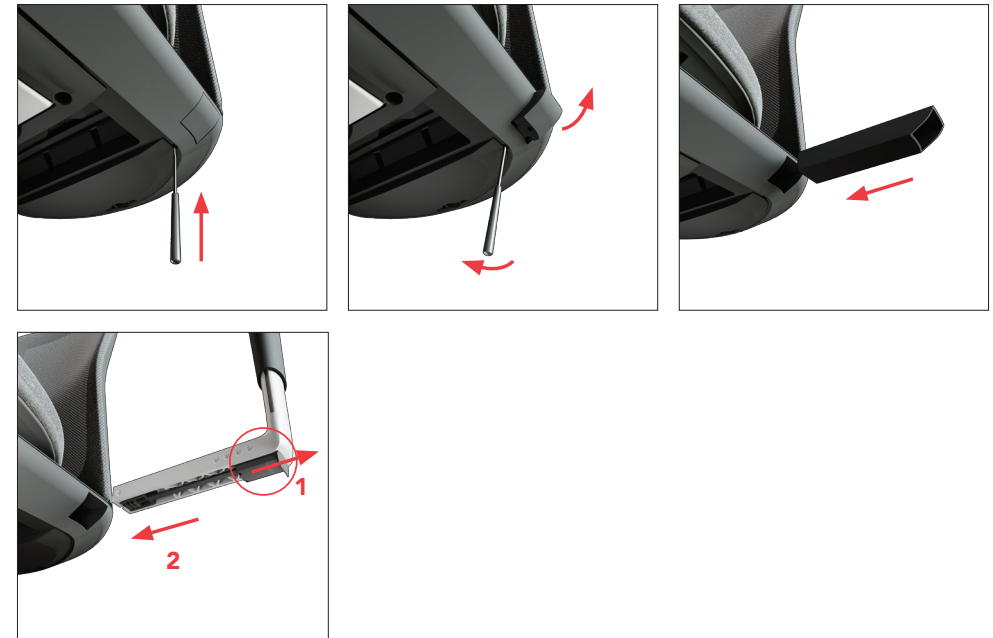

HÅG Futu® Collection
+ Accessories
Assembly guide

HÅG

Assembly Guide: HÅG Futu mesh 1100 & HÅG Futu solid 1200

After Assembly Guide: Armrests

After Assembly Guide: Lumbar support