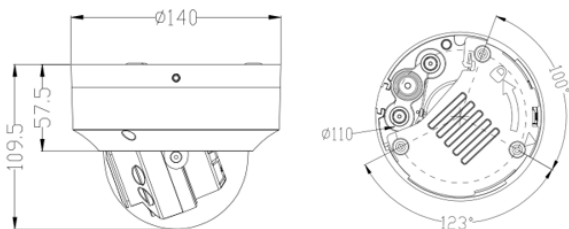

Key Features

- > 4 Megapixel
- > Indoor/Outdoor Waterproof Vandal Dome
- > Junction Style Termination
- > Durable All Aluminum Housing, IP66 & IK10
- > Motorized Lens, 2.7-13.5mm
- > Wide Dynamic Range
- > Night Vision Smart IR, IR LEDs, 30m range
- > Triple RTSP Streams

Dimension Drawing

Camera

Pixels	4 MP
Resolutions	2592×1520/2560×1440/2304×1296/ 1920×1080/1280×720 @25/30fps
Lens	2.7 – 13.5mm motorized lens
Night Vision	Smart IR LEDs, 30m range (98ft)
Field of View	34.3° – 103°
Dynamic Range	WDR (120dB) and HLC/BLC
Digital Noise Reduction	2D/3D DNR and defog
Digital Image Stabilization	Automatic
Applications	Best for modest outdoor areas or large indoor areas: small parking lots, fields, parking garages, work yards, back yards, outdoor entrances, warehouses
Image Sensor	1/3" progressive scan CMOS
Iris	Fixed
Shutter Speed	1/5s to 1/20000s
Min Illumination	Color 0.05 Lux; IR on 0 Lux

Interface

Ethernet	Waterproof RJ-45 female 10/100Base-T
External I/O Terminals	Alarm in, alarm out
Audio	1 ch input, 1 ch output
BNC Output	Built-in CVBS output
Edge Storage	microSD/SDHC/SDXC slot, max 128GB

Physical/Power

Power	DC 12V/Power Over Ethernet (IEEE 802.3af)
Power Consumption	3.5W IR off, 8W IR on
Operating Temperature	-30°C to +50°C (-22°F to 122°F)
Operating Humidity	0% – 90% RH
Ingress Protection	IP66 and IK10
Approvals	CE/FCC
Dimensions	Φ 140 x 110mm (5.51 x 4.33in)
Weight	630g (22.22oz)
Housing	All Aluminum