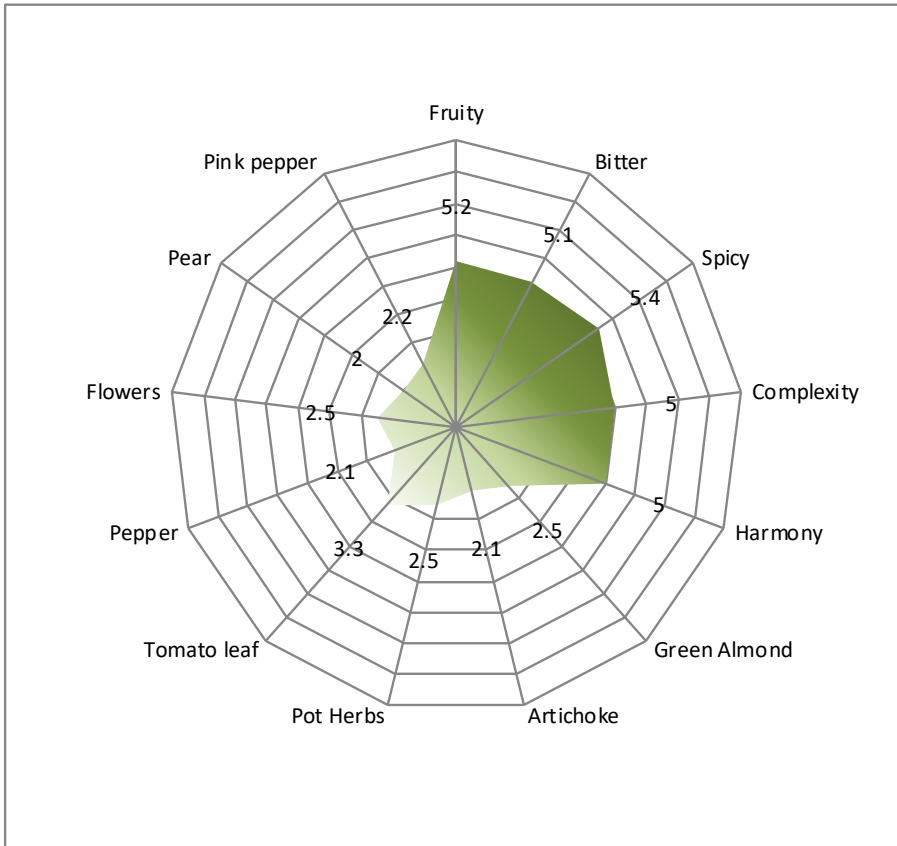

Company Name:

Soc.Agr. Venera Spanò

Oli Name:

Le Case di Lavinia - Tonda Iblea

2022-2023

Sensory Evaluation Date:

01-12-2022

Fruity	5.2
Bitter	5.1
Spicy	5.4
Complexity	5
Harmony	5
Green Almond	2.5
Artichoke	2.1
Pot Herbs	2.5
Tomato leaf	3.3
Pepper	2.1
Flowers	2.5
Pear	2
Pink pepper	2.2

PANEL TEST

Median defect	0.0
Fruity median	5.2
Bitter median	5.1
Pungency median	5.4

CAPO PANEL

Maria Paola Gabusi