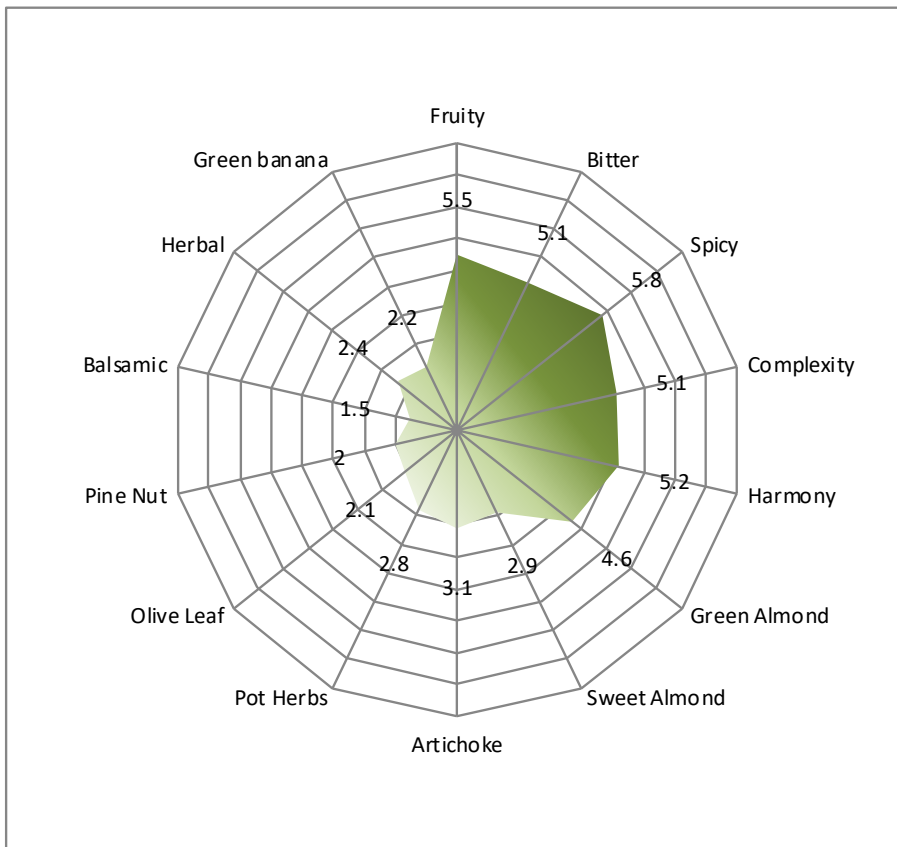

Company Name:

Casa del Tempo Ritrovato

Oli Name:

**Geko Tiffany -
Casaliva/Frantoio**

2022-2023

Sensory Evaluation Date:

24-11-2022

Fruity	5.5
Bitter	5.1
Spicy	5.8
Complexity	5.1
Harmony	5.2
Green Almond	4.6
Sweet Almond	2.9
Artichoke	3.1
Pot Herbs	2.8
Olive Leaf	2.1
Pine Nut	2
Balsamic	1.5
Herbal	2.4
Green banana	2.2

PANEL TEST

Median defect	0.0
Fruity median	5.5
Bitter median	5.1
Pungency median	5.8

CAPO PANEL

Maria Paola Gabusi