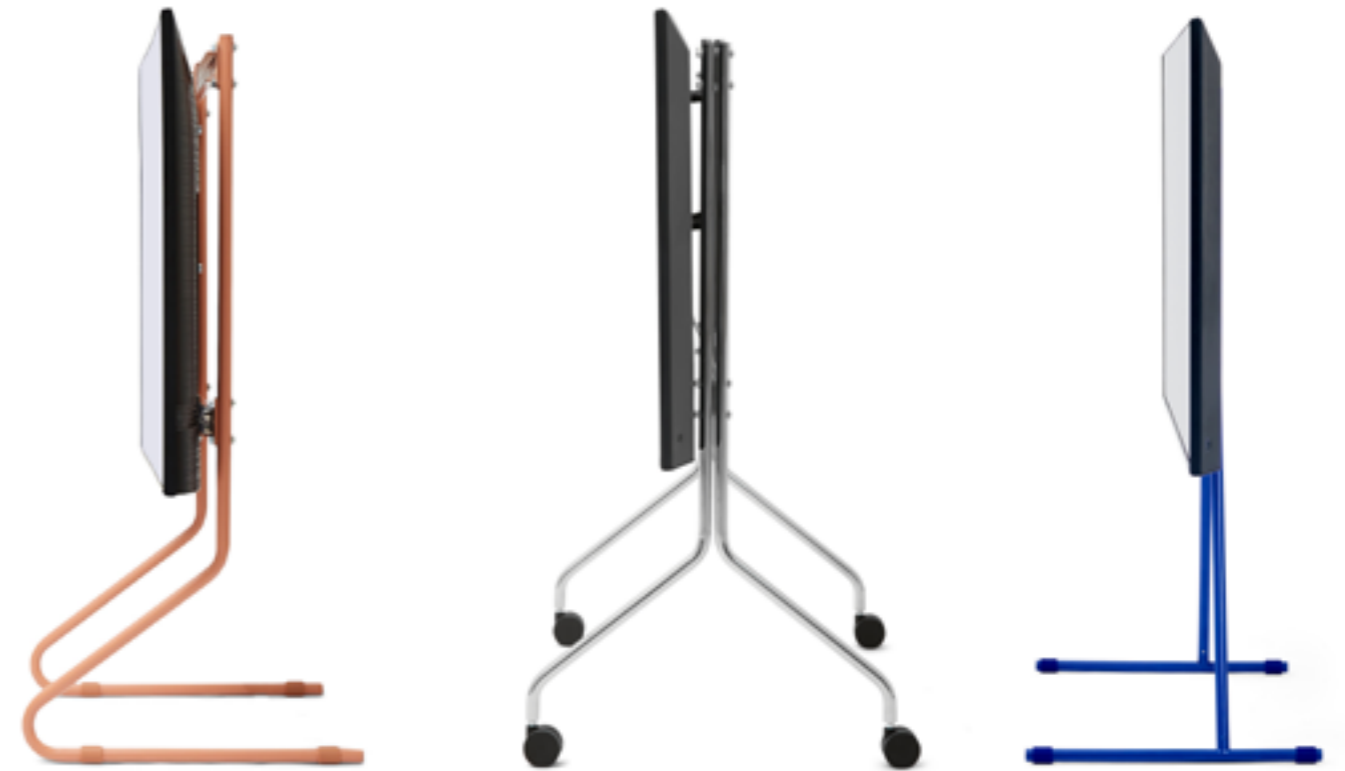

Plate

Plate is a bold, industrial-inspired product line of solid and honest designs. With utility at the top of mind and construction and functionality being embraced as the design language, Plate reflects the core DNA of Pedestal. The designs support various placement, screen sizes, and individual needs in a pallet of customization options.

Bendy Tall - Dusty Rose
Plate Shelf - Dusty Rose

Bendy Low - Mushroom
Power Cable - 7,5 - Dusty Rose

TV stand series

Pedestal

Pipe

Pipe is an elegant, minimalistic design series based on softly bent metal tubes in visible, playful, simple constructions. With understated design details and silk-mat finish, the designs blend into the interior environments as an elegant furniture object. The series reflects a well-known and stylish design language in a new and functional context of TV stands.

Moon Rollin' - Ultra Marine
Power Bar - Ultra Marine
Power Cable 7.5 - Ultra Marine
Remote Box Mount - Ultra Marine

Sway - Charcoal

With the Pedestal Hopper TV stand, you turn your TV into an aesthetic and functional piece of furniture. The tall TV stand is designed in oak, giving the product an exclusive look. Hopper's soft shapes are finished off with the characteristic legs, which complete the functional TV furniture's aesthetic look.

Power Bar - Ghost
Sidekick Table - Pearl

Power Base - Ultra Marine

Pedestal Mounts

The Pedestal Mounts is a series of accessories designed to organize your TV equipment. Choose from a wide range of Mounts to manage cables, TV boxes, and more.