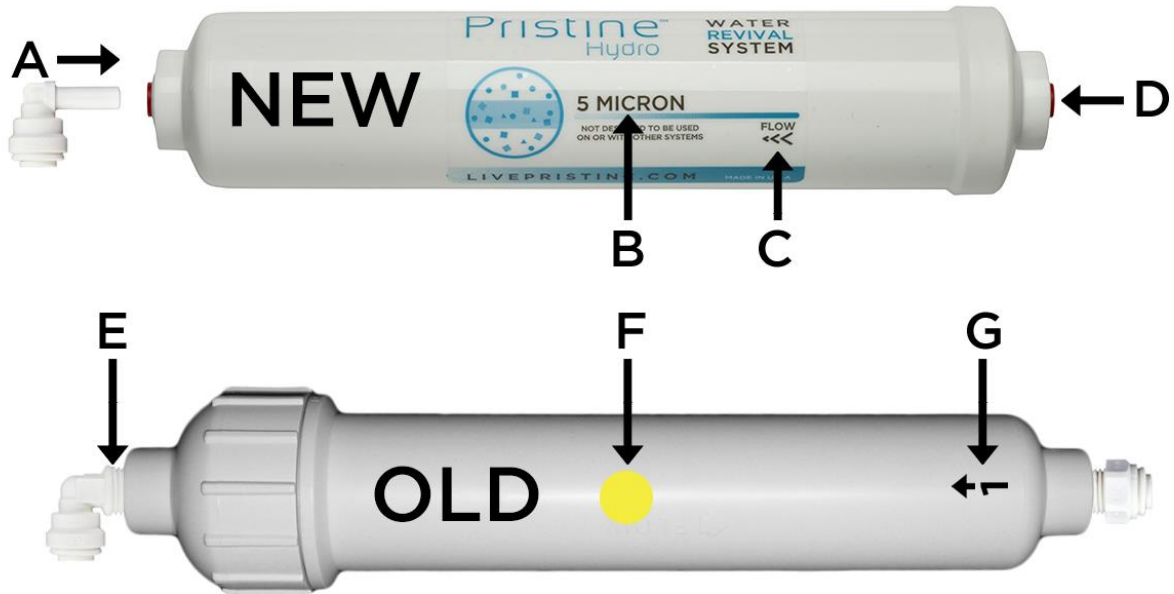

WATER REVIVAL SYSTEM

FILTER UPDATE

NEW STYLE

- A. Push-In Elbow Fitting (As Needed)
- B. Filter Type / ID
- C. Direction of Water Flow
- D. Built in Quick Connect Fitting

OLD STYLE

- E. Threaded Elbow Fitting
- F. Color Coded Filter ID (Under-Counter Systems Only)
- G. Filter Location + Direction of Water Flow

PristineHydro™