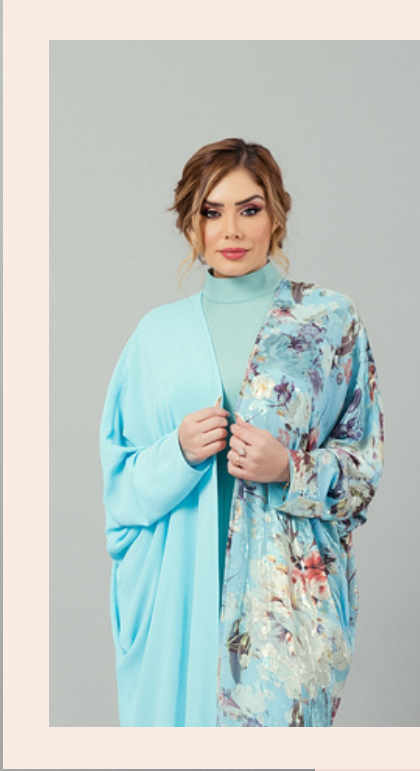

DESIGN: REGAL JUMPSUIT

COLOR: PINK

SIZE: S

FRANCE: 36-38

DESIGN: REGAL JUMPSUIT
COLOR: MINT
SIZE: M
FRANCE: 40-42

DESIGN: SECRET GARDEN ABAYA
COLOR:PRINTED PINK
SIZE: M
FRANCE: 40-42

DESIGN: A SUMMER DREAM ABAYA
COLOR: PRINTED BLUE
SIZE: L
FRANCE: 44-46