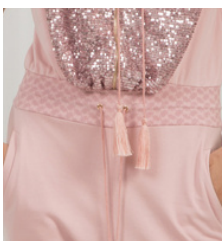

DESIGN: EL SOL SIRWAL ADULT WITH SLEEVES
COLOR: BRONZE ALSO, AVAILABLE IN GREY SIZE :
XS S M L FRANCE: 34-35 36-38 40-42 44-46

DESIGN: LA LUNA SHMAGH ADULT WITH SLEEVES
COLOR: GREY ALSO, AVAILABLE IN PINK AND MATCHA
SIZES: XS S M
FRANCE: 34-35 36- 38 40-42

DESIGN: EL MAR KAFTAN ADULT SHORT SLEEVES

COLOR: WHITE ALSO, AVAILABLE IN BRONZE AND PINK

SIZES: XS S M L

FRANCE: 34-35 36- 38 40-42 44-46

DESIGN: EL SOL SIRWAL ADULT SHORT SLEEVES

COLOR: GREY ALSO, AVAILABLE IN BRONZE

SIZE: XS S M L

FRANCE :34-35 36- 38 40-42 44-46

DESIGN: LA LUNA SHMAGH ADULT SHORT SLEEVES
COLOR: GREY ALSO, AVAILABLE IN PINK AND MATCHA
SIZES: XS S M
FRANCE: 34-35 36-38 40-42

DESIGN: EL MAR KAFTAN KID WITH SLEEVES

COLOR: PINK ALSO, AVAILABLE IN WHITE

SIZES: 5yrs. old, 6 yrs. old, 8 yrs. old, 10 yrs. old, 11-12 yrs.old, 13-14 yrs.old

FRANCE: 5 6 7-8 9-10 11-12 13-14

DESIGN: EL SOL SIRWAL KID WITH SLEEVES

COLOR: GREY ALSO, AVAILABLE IN BRONZE