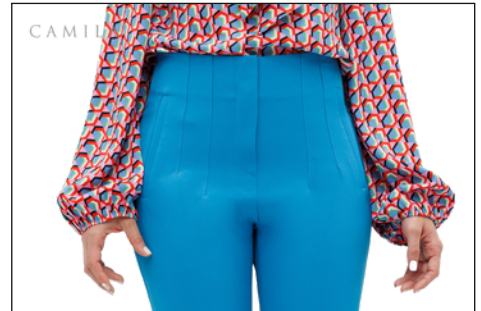

CAMILA®

PERSIO ABREU SRL

BY

GRUPO
CASA DR

COLLECTION N.3

QATAR 2022

PINK

REF. 15-5162
LONG SELEVES PRINTED BLOUSE
SIZE: USA 2, 4, 6, 8, 10, 12

PINK

BLACK

BLUE

CREAM

REF. 15-4993
PANTS
SIZE: USA 2, 4, 6, 8, 10, 12

BLACK

REF. 15-5154
PRINTED LONG DRESS
SIZE: USA 2, 4, 6, 8, 10, 12

PINK

REF. 15-5135
LONG SLEEVE BLOUSE
SIZE: USA 2, 4, 6, 8, 10, 12

BLUE

REF. 15-5167
PRINTED LONG DRESS
SIZE: USA 2, 4, 6, 8, 10, 12

BLUE

BLACK

REF. 15-5127
BLOUSE
SIZE: USA 2, 4, 6, 8, 10, 12

PINK

REF. 15-5138
BLOUSE W/O SLEEVES
SIZE: USA 2, 4, 6, 8, 10, 12