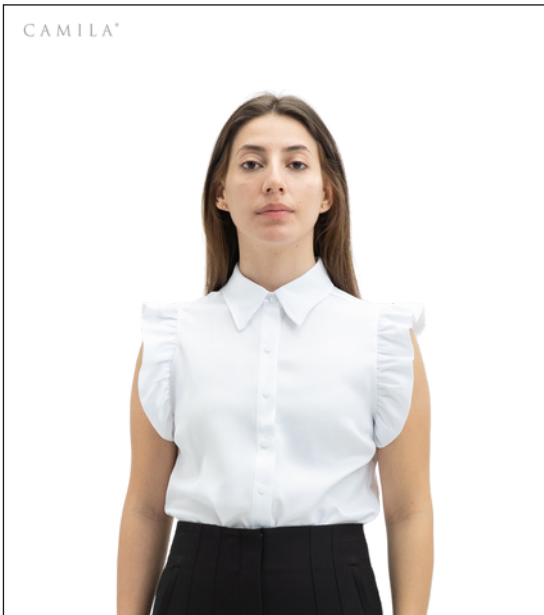

REF. 15-4994
SHORT SLEEVES BLOUSE
SIZE: USA 2, 4, 6, 8, 10, 12

WHITE

LIGHT GREEN

REF. 15-5029
BLOUSE W/O SLEEVES
SIZE: USA 2, 4, 6, 8, 10, 12