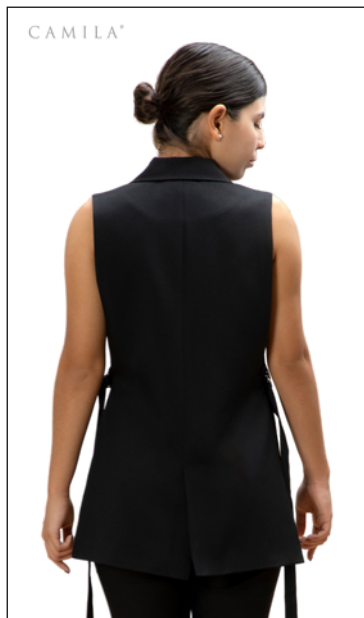

BLACK

DARK BLUE

REF. 15-4944

BLAZER

SIZE: USA 2, 4, 6, 8, 10, 12