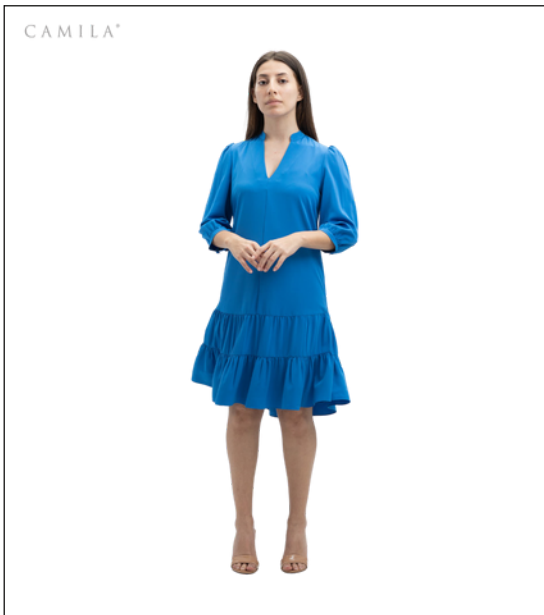

GRAY

BLACK

REF. 15-4942

JACKET

SIZE: USA 2, 4, 6, 8, 10, 12

BLUE

BLACK

REF. 15-5002