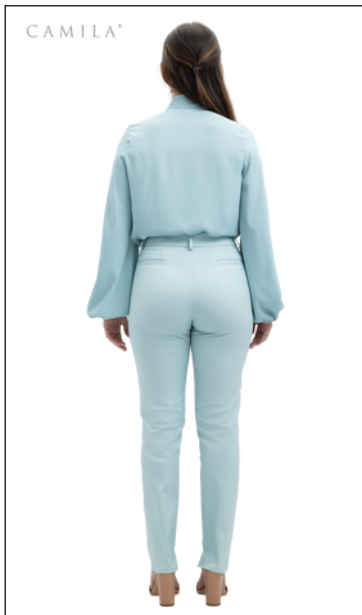

RED

BLACK

REF. 15-5160
CULOTE PANTS
SIZE: USA 2, 4, 6, 8, 10, 12

YELLOW

OFF-WHITE

REF. 15-5134
BLOUSE WITH 3/4 SLEEVES
SIZE: USA 2, 4, 6, 8, 10, 12

BROWN

STORMED
GREEN

BLUE

BLACK

REF. 15-5044
SHORT PANTS
SIZE: USA 0, 2, 4, 6, 8, 10

RED

REF. 15-5143
PRINTED LONG DRESS
SIZE: USA 2, 4, 6, 8, 10, 12

PEACH
AMBER

BLUE

REF. 15-5151
BLOUSE
SIZE: from 2 to
12

GREEN

SOFT-BLUE

REF. 15-5147
BLOUSE W/ LONG SLEEVES
SIZE: USA 0, 2, 4, 6, 8, 10

SOFT-BLUE

NUDE

BLACK

REF. 15-5041
PANTS
SIZE: USA 0, 2, 4, 6, 8, 10

BLUE