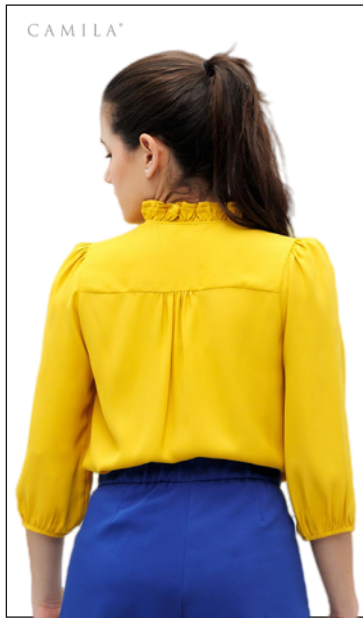

PINK

BLACK

BLUE

CREAM

REF. 15-4993
PANTS
SIZE: USA 2, 4, 6, 8, 10, 12

BLACK

REF. 15-5154
PRINTED LONG DRESS
SIZE: USA 2, 4, 6, 8, 10, 12

PINK

REF. 15-5135
LONG SLEEVE BLOUSE
SIZE: USA 2, 4, 6, 8, 10, 12

BLUE

REF. 15-5167
PRINTED LONG DRESS
SIZE: USA 2, 4, 6, 8, 10, 12

BLUE

BLACK

REF. 15-5127
BLOUSE
SIZE: USA 2, 4, 6, 8, 10, 12

PINK

REF. 15-5138
BLOUSE W/O SLEEVES
SIZE: USA 2, 4, 6, 8, 10, 12

RED

BLACK

REF. 15-5160
CULOTE PANTS
SIZE: USA 2, 4, 6, 8, 10, 12

YELLOW

OFF-WHITE

REF. 15-5134
BLOUSE WITH 3/4 SLEEVES
SIZE: USA 2, 4, 6, 8, 10, 12

BROWN

STORMED
GREEN