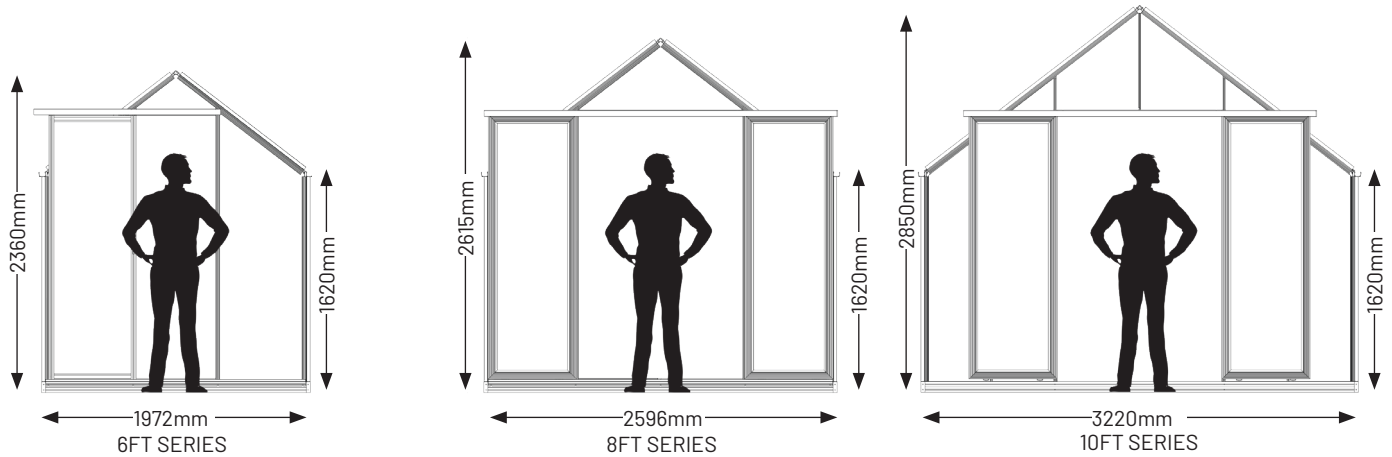

GREENHOUSE SIZE RANGE

NZ's Largest range of quality Greenhouses

6X6 GREENHOUSES

W 1972mm x L 1972mm. 1 door & 2 roof vents

6mm Polycarb	PG0606H-PC6	\$2,635
4mm Safety Glass	PG0606H-TG4	\$3,955
Shade Mesh	PG0606H-SM5	\$3,295

8X6 GREENHOUSES

W 2596mm x L 1972mm. 2 sliding doors & 2 roof vents

6mm Polycarb	PG0806H-PC6	\$3,295
4mm Safety Glass	PG0806H-TG4	\$4,615
Shade Mesh	PG0806H-SM5	\$3,955

10X8 GREENHOUSES

W 3220mm x L 2596mm. 2 sliding doors & 4 roof vents

8X8 GREENHOUSES

W 2596mm x L 2596mm. 2 sliding doors & 2 roof vents

6mm Polycarb	PG0808H-PC6	\$3,955
4mm Safety Glass	PG0808H-TG4	\$5,275
Shade Mesh	PG0808H-SM5	\$4,615

10X10 GREENHOUSES

W 3220mm x L 3220mm. 2 sliding doors & 4 roof vents