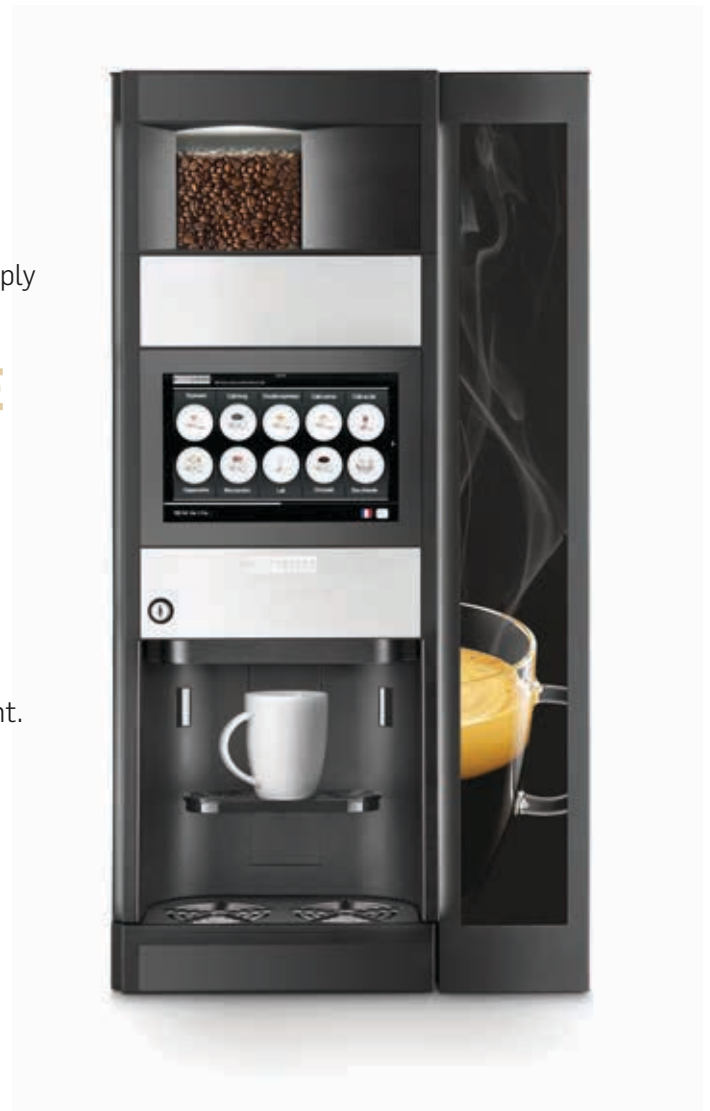

## USER-FRIENDLY TOUCH SCREEN

There are many delicious drink choices available simply by touching the 10" HD screen.

## ELEGANT DESIGN

LED lights frame the Scandinavian elegance of the aluminum facia and help ensure that the machine is both user-friendly and energy efficient.

The 10" touch screen - offers a visual guide, making choices easier. The design and layout of the screen can also be fully customized to suit any environment.

The spacious delivery area with adjustable cup holders allows you to fill coffee pots or thermo jugs.

LED lights frame the cup area which enhance the overall look and feel of the machine.

## ADDED FEATURES FOR YOUR CONVENIENCE

The 9100 is a machine for the future and has been designed with a number of features like RSS feed which are available when the machine is connected to the internet.