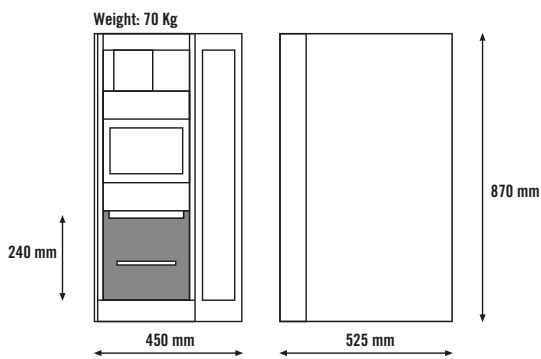

according to EVA EMP 3.0

WITTENBORG