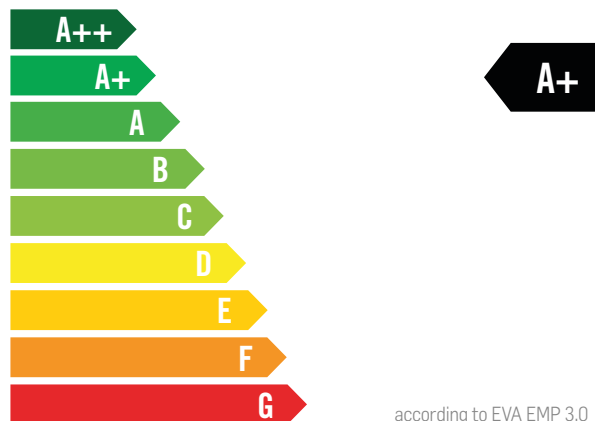

according to EVA EMP 3.0

WITTENBORG