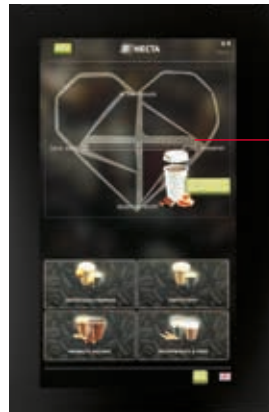

Maestro Touch

Drinks Machines

Design

- Black door with dark grey cabinet and black anodised aluminium profiles.
- Newly shaped wide delivery area.
- Industrial touchscreen with 6mm tempered glass protection. The screen features 24" TFT LCD display with 1080x1920 full HD resolution.
- Integrated webcam and speakers.

User interface

- Customise the graphics (HTML) through the My GUI tool.
- High level of customisation of the user interface.
- Ability to host multi media content.

The best mechanical layout

- Z4000 for Espresso + Tea brewer for Freshbrew tea.
- Up to 6 soluble canisters.
- Cup capacity: 450 9oz cups, 350 12oz cups (73-74mm, 80-81 mm diameter).
- Syrups kit.

Electronics

- Latest generation CPU with premium performance.
- EVA-DTS data transmission.
- 32GB memory + 4GB RAM, 4 USB ports (2 USB 3.0).
- Connections: Ethernet, WiFi, Bluetooth and 3G/4G optional module.

Maestro Touch

Modern and uncluttered design

Innovative and dynamic user interface

Necta reserves the right to alter specifications without notice.

Features

Height	1830mm
Width	650mm
Depth	760mm
Depth with open door	1320mm
Weight	176kg
Installed power	2500W