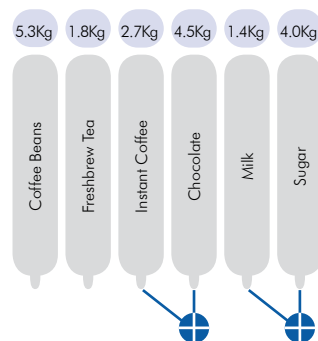

Z 4000 Espresso brewer

Fresh brew brewer

2 boilers

Full HD Touchscreen

Fresh Brew Tea

Cups:
450 (Size: 9oz)

Canisters:
6

Selections:
Unlimited Selections

Sugar:
Wet

Cups

Ø 73-74

NOW AVAILABLE