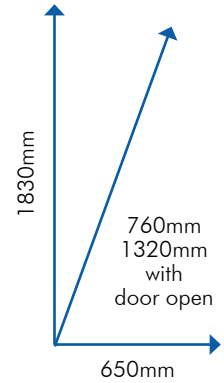

- Single espresso
- 2 boilers
- Up to 3 payment systems
- Protocol compatibilities
- 176 kg
- 2500 W