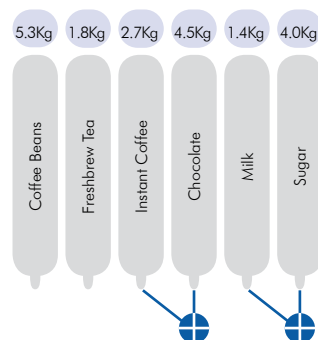

Canisters:
6

Selections:
Unlimited Selections

Sugar:
Wet

Cups

Ø 80-81

NOW AVAILABLE

Maestro Touch ESFB - 9 oz Cup

Single espresso

Z 4000 Espresso brewer

Fresh brew brewer

2 boilers

Full HD Touchscreen

Fresh Brew Tea

Cups:
450 (Size: 9oz)

Canisters:
6

Selections:
Unlimited Selections