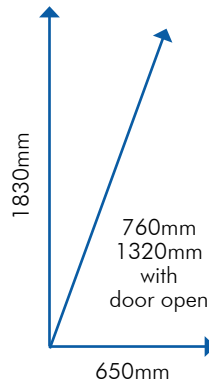

Accessories

CODE	DESCRIPTION
254632	LOCKING LID FOR COIN BOX
960556	WATER BLOCK DEVICE
959382	CUP LID HOLDER (12OZ MACHINES)
962723	DEX KIT EVADTS (JACK CONNECTION FOR RS-232)