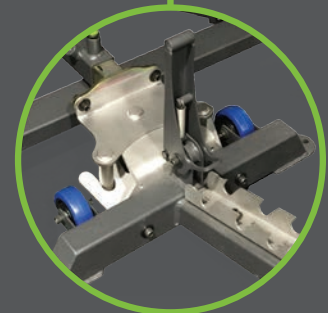

### Bench Centering Device Upgrade

Our PRIME Steel Benches are equipped with a Lock-In Centering technology that ensures the bench is always properly centered.

## PRIME Adjustable Bench Features:

- + Lock-In Centering Technology
- + 3-Way Adjustability (Decline, Flat, Incline)
- + Back pad adjustability from 0 to 85 degrees and five seat pad angle adjustments
- + Adjustable Elbow Pads upgrade for superior arm curl exercise execution
- + Removable ankle pad upgrade for decline exercises