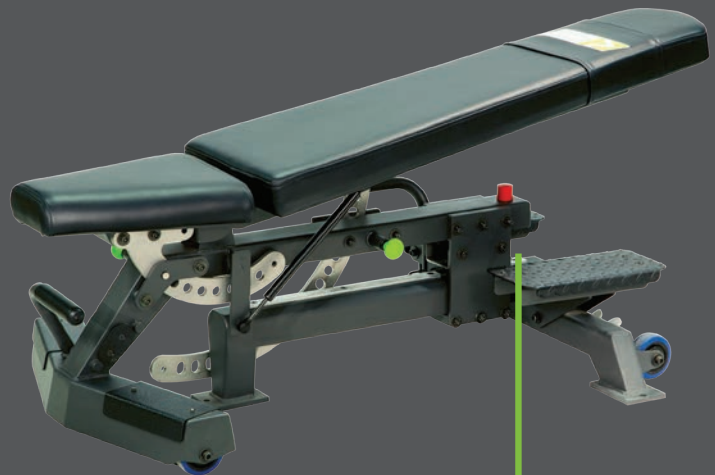

## Raising the benchmark. Changing the game.

PRIME provides two bench options, both offering superior versatility and adjustability to facilitate any need. Our PRIME Adjustable Bench offers a lighter weight and easy-to-use functionality, perfect for any fitness enthusiast. The PRIME XL Adjustable Bench is built for the serious athlete/competitive user in mind. Both PRIME benches feature lock-in centering technology. This feature ensures the bench is always properly centered, offering consistency and accuracy each and every lift.

### PRIME XL Adjustable Bench Features:

- + Lock-In Centering Technology
- + Extra Wide Back Pad
- + 18 Incline Settings
- + Horizontal Slide Adjustment
- + Built in Spotter Foot Plates

PRIME XL Adjustable Bench

### Bench Centering Device Upgrade

Our PRIME Steel Benches are equipped with a Lock-In Centering technology that ensures the bench is always properly centered.

## PRIME Adjustable Bench Features:

- + Lock-In Centering Technology
- + 3-Way Adjustability (Decline, Flat, Incline)
- + Back pad adjustability from 0 to 85 degrees and five seat pad angle adjustments
- + Adjustable Elbow Pads upgrade for superior arm curl exercise execution
- + Removable ankle pad upgrade for decline exercises