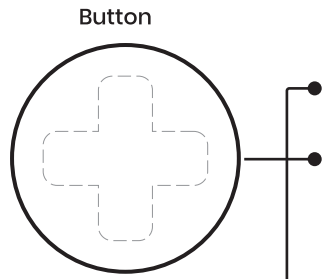

SONY XREART

PSP 2000

First Released: 2007

L. Button

R. Button

XREART
www.xreart.com

Wheel

Faceplate

Card Slot

Logic Board

Joystick

XREART
www.xreart.com

Power Socket Connector

Audio Jack & Circuit Board

Speaker

Laser Lens

OPEN

Power Switch Circuit Board

Battery Cover

UMD Door