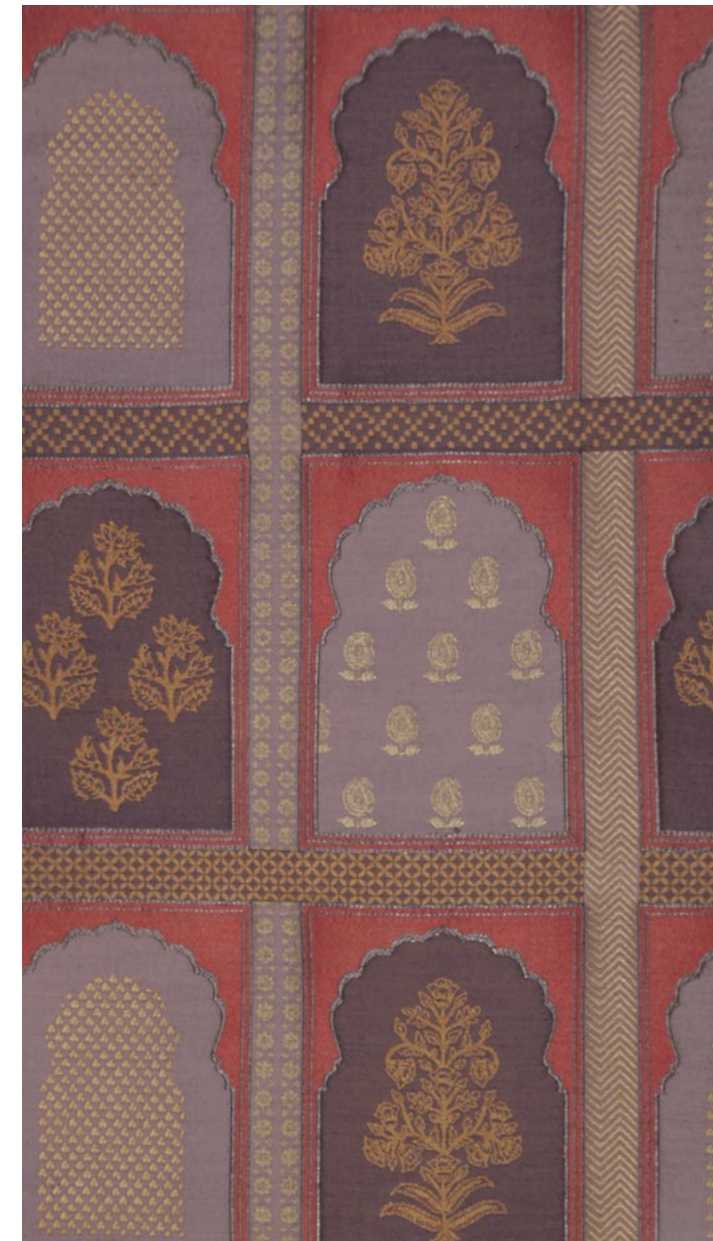

Shalamar Eggplant

Curtain Asturias Teal, **Sofa** Himayat Oyster Grey,
Large Cushion Chesterfield Grey,
Small Cushion Himayat Oyster Grey,
Trim Anderson Driftwood

Curtain Lodhi Medieval Blue, **Sofa** Alamos Rust,
Cushions Pinjori Artichoke Green,
Poufs Pinjori Eggplant

Curtain Himayat Marine Blue

Above — Himayat Marine Blue **Top left** — Himayat Dull Gold **Bottom left** — Himayat Oyster Grey

Himayat Coral Sand

Himayat Dull Gold

Himayat Marine Blue

Himayat Oyster Grey

Himayat

End Use: Multipurpose

Lodhi Coral Sand

Lodhi Dull Gold

Lodhi Eggplant

Lodhi Marine Blue

Lodhi Medieval Blue

Lodhi

Vines in full bloom flourish on a textured base in Lodhi, gracefully winding across the fabric with a soft burnish. As the fabric catches the light, the depth of the design is revealed, adding to its soft appeal.

Composition: 44% Viscose, 56% Polyester

End Use: Multipurpose

Zakir Artichoke Green

Zakir Marine Blue

Zakir Medieval Blue

Zakir Oyster Grey

Zakir

With its large motifs in mirrored columns, bold on a light base, Zakir is striking. It adds a spark and vividity to a space, elevating it without overwhelming.