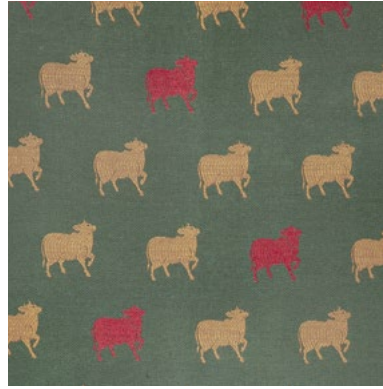

Pinjori Artichoke Green