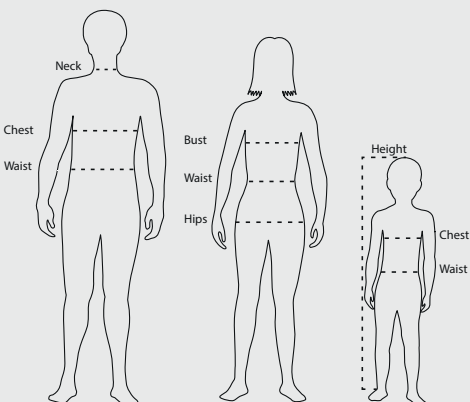

Size Chart & Fitting Guide - Awapuni

Polo Shirt - Unisex (cm)

Sizes	4	6	8	10	12	14	16
Chest	72	76	80	84	88	92	98

Polar Fleece - Unisex (cm)

Sizes	4	6	8	10	12	14
Chest	80	88	92	96	100	104

School Shorts - Unisex (cm)

Sizes	4	6	8	10	12	14	16
Waist	52	56	60	64	68	72	76

Girl's School Skorts (cm)

Sizes	4	6	8	10	12	14	16
Waist	52	56	60	64	68	72	76

Pants - Unisex (cm)

Sizes	4	6	8	10	12	14	16
Waist	52	56	60	64	68	72	76

To ensure you are ordering the correct size please check your body measurements against this simple sizing chart. If your measurements fall between recommended sizes we suggest you order the bigger size. All measurements are given in centimetres.