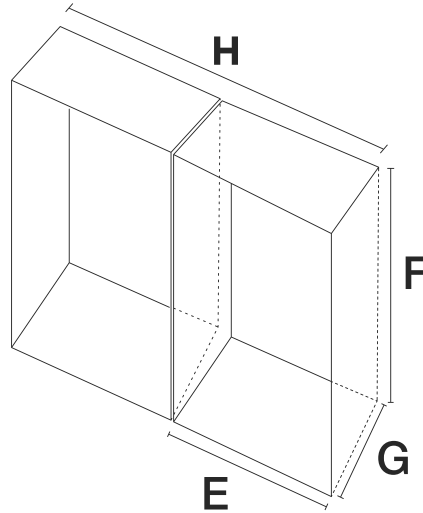

INSTALLATION GUIDE

PRODUCT DIMENSIONS

CUT-OUT DIMENSIONS

PLANNED DIMENSIONS

| POINT | DESCRIPTION | INCHES | CM |
|-------|---------------------------|----------------------------------|-------|
| A | Actual Height | 76 ¹² / ₁₆ | 195 |
| B | Actual Width | 32 ¹¹ / ₁₆ | 83 |
| C | Actual Depth | 28 ¹⁵ / ₁₆ | 73.5 |
| D | Height Excluding Hinge | 76 | 193 |
| E | Cut-Out Width | 33 ³ / ₁₆ | 84.2 |
| F | Cut-Out Height | 77 | 195.5 |
| G | Cut-Out Depth | 29 ³ / ₁₆ | 74.1 |
| H | Dual Cut-Out Width | 66 ⁶ / ₁₆ | 168.5 |
| i | Depth Excluding Doors | 26 | 66 |
| J | Depth with Doors Open 90° | 60 ³ / ₁₆ | 152.8 |