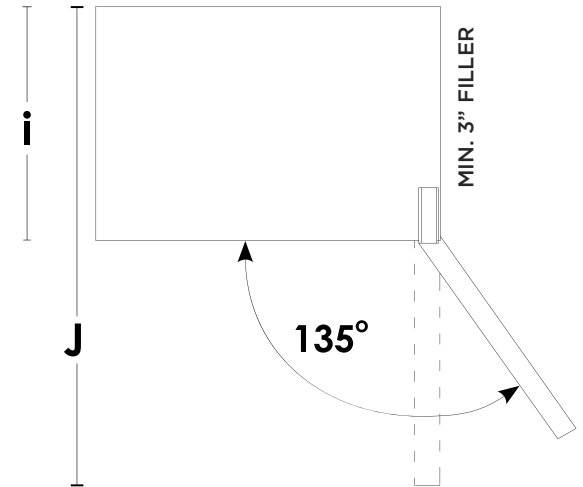

INSTALLATION GUIDE

PRODUCT DIMENSIONS

CUT-OUT DIMENSIONS

PLANNED DIMENSIONS

| POINT | DESCRIPTION | INCHES | CM |
|-------|---------------------------|----------------------------------|-------|
| A | Actual Height | 76 ¹² / ₁₆ | 195 |
| B | Actual Width | 32 ¹¹ / ₁₆ | 83 |
| C | Actual Depth | 28 ¹⁵ / ₁₆ | 73.5 |
| D | Height Excluding Hinge | 76 | 193 |
| E | Cut-Out Width | 33 ³ / ₁₆ | 84.2 |
| F | Cut-Out Height | 77 | 195.5 |
| G | Cut-Out Depth | 29 ³ / ₁₆ | 74.1 |
| H | Dual Cut-Out Width | 66 ⁶ / ₁₆ | 168.5 |
| i | Depth Excluding Doors | 26 | 66 |
| J | Depth with Doors Open 90° | 60 ³ / ₁₆ | 152.8 |