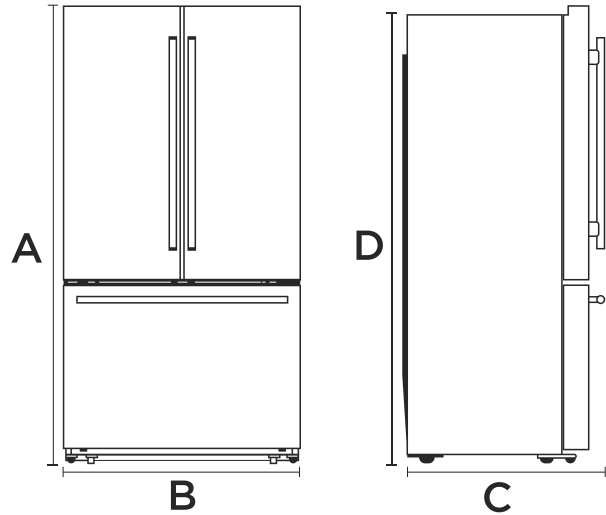

LED LIGHTING

White LED provides a more aesthetic look inside your fridge and limited energy consumption.

AUTOMATIC ICE MAKER

A convenient built-in icemaker provides 2.75 lbs of ice daily.

INSTALLATION GUIDE

PRODUCT DIMENSIONS

CUT-OUT DIMENSIONS

PLANNED DIMENSIONS

POINT	DESCRIPTION	INCHES	CM
A	Actual Height	69 ¹⁴ / ₁₆	177.4
B	Actual Width	35 ¹⁵ / ₁₆	91.4
C	Actual Depth	28 ¹⁰ / ₁₆	72.7
D	Height Excluding Hinge	68 ⁸ / ₁₆	173.9
E	Cut-Out Width	36 ¹⁰ / ₁₆	93
F	Cut-Out Height	71 ² / ₁₆	180.6
G	Cut-Out Depth	29 ¹⁴ / ₁₆	75.8
H	Depth Excluding Doors	24 ⁹ / ₁₆	62.3
I	Depth with Doors Open 90°	46 ¹⁴ / ₁₆	113.9