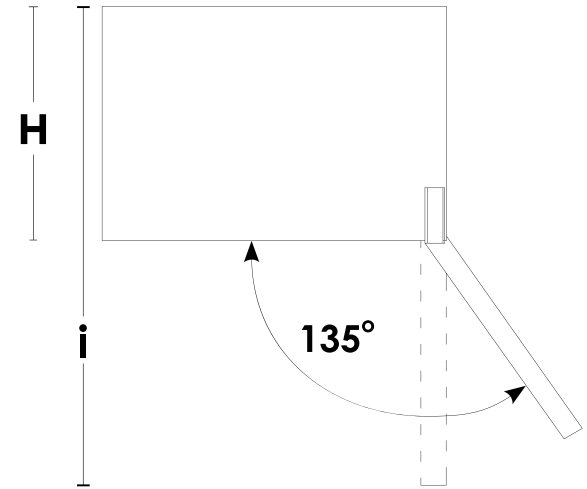

450 SERIES

36" Counter Depth French Door Refrigerator

FFD21ESCSS

CLICK TO
VIEW IN KITCHEN

FRONT

OPEN

PRODUCT DIMENSIONS

Width	35 ¹⁵ / ₁₆ in.	91.2cm
Height	69 ¹⁴ / ₁₆ in.	177.8cm
Depth	28 ⁹ / ₁₆ in.	72.5cm
Height Excluding Hinge	68 ⁸ / ₁₆ in.	173.9cm
Depth Excluding Doors	24 ³ / ₁₆ in.	62.3cm
Depth With Doors Open 90°	46 ¹⁴ / ₁₆ in.	113.9cm
Weight	249 lbs.	112.9 kg
Capacity	20.9 cu. ft.	591.8L

PRODUCT DIMENSIONS

CUT-OUT DIMENSIONS

PLANNED DIMENSIONS

POINT	DESCRIPTION	INCHES	CM
A	Actual Height	69 ¹⁴ / ₁₆	177.4
B	Actual Width	35 ¹⁵ / ₁₆	91.4
C	Actual Depth	28 ¹⁰ / ₁₆	72.7
D	Height Excluding Hinge	68 ⁸ / ₁₆	173.9
E	Cut-Out Width	36 ¹⁰ / ₁₆	93
F	Cut-Out Height	71 ² / ₁₆	180.6
G	Cut-Out Depth	29 ¹⁴ / ₁₆	75.8
H	Depth Excluding Doors	24 ⁹ / ₁₆	62.3
I	Depth with Doors Open 90°	46 ¹⁴ / ₁₆	113.9