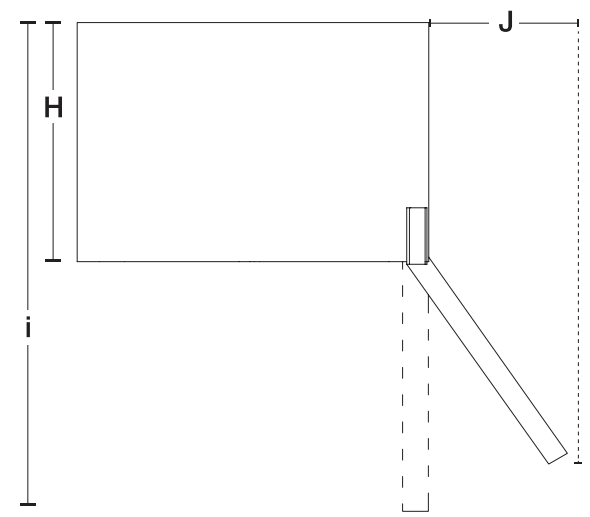

REVERSIBLE HINGE
Allows the door to open from the left or right depending on your needs.

NO FROST
Prevents frost build-up on the inner walls eliminating the need for periodic manual defrosting.

INSTALLATION GUIDE

PRODUCT DIMENSIONS

CUT-OUT DIMENSIONS

PLANNED DIMENSIONS

| POINT | DESCRIPTION | INCHES | CM |
|-------|---------------------------|--------------------------------|-------|
| A | Actual Height | 73 | 185.4 |
| B | Actual Width | 23 ³ / ₈ | 59.4 |
| C | Actual Depth | 27 | 68.5 |
| D | Height Excluding Hinge | 73 | 185.4 |
| E | Cut-Out Width | 24 ⁵ / ₈ | 62.5 |
| F | Cut-Out Height | 74 ² / ₈ | 188.5 |
| G | Cut-Out Depth | 25 ² / ₈ | 64.1 |
| H | Depth Excluding Doors | 24 | 61.1 |
| I | Depth with Doors Open 90° | 49 ³ / ₈ | 125.4 |