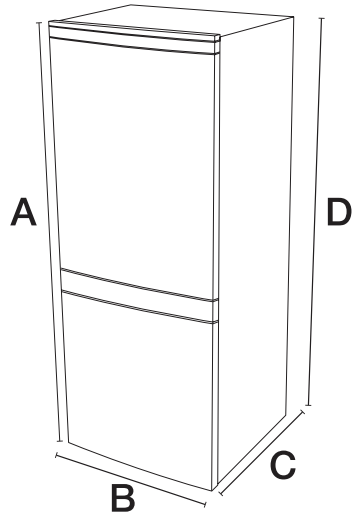

450 SERIES

24 Inch Counter-Depth Bottom Mount Refrigerator

F12BFRES450SS

FRONT

OPEN

DETAIL

PRODUCT DIMENSIONS

| | | |
|---------------------------|------------------------------------|-----------|
| Width | 23 ³ / ₈ in. | 59.4cm |
| Height | 73 in. | 185.4cm |
| Depth | 27 in. | 68.58cm |
| Height Excluding Hinge | 73 in. | 185.4cm |
| Depth Excluding Doors | 24 in. | 61.1cm |
| Depth With Doors Open 90° | 49 ³ / ₈ in. | 125.48cm |
| Weight | 295 lbs. | 133.81 Kg |
| Capacity | 11.65 cu. ft. | 329.8L |
| Available Colors | Stainless Steel | |

REVERSIBLE HINGE
Allows the door to open from the left or right depending on your needs.

NO FROST
Prevents frost build-up on the inner walls eliminating the need for periodic manual defrosting.

INSTALLATION GUIDE

PRODUCT DIMENSIONS

CUT-OUT DIMENSIONS

PLANNED DIMENSIONS

| POINT | DESCRIPTION | INCHES | CM |
|-------|---------------------------|--------------------------------|-------|
| A | Actual Height | 73 | 185.4 |
| B | Actual Width | 23 ³ / ₈ | 59.4 |
| C | Actual Depth | 27 | 68.5 |
| D | Height Excluding Hinge | 73 | 185.4 |
| E | Cut-Out Width | 24 ⁵ / ₈ | 62.5 |
| F | Cut-Out Height | 74 ² / ₈ | 188.5 |
| G | Cut-Out Depth | 25 ² / ₈ | 64.1 |
| H | Depth Excluding Doors | 24 | 61.1 |
| I | Depth with Doors Open 90° | 49 ³ / ₈ | 125.4 |