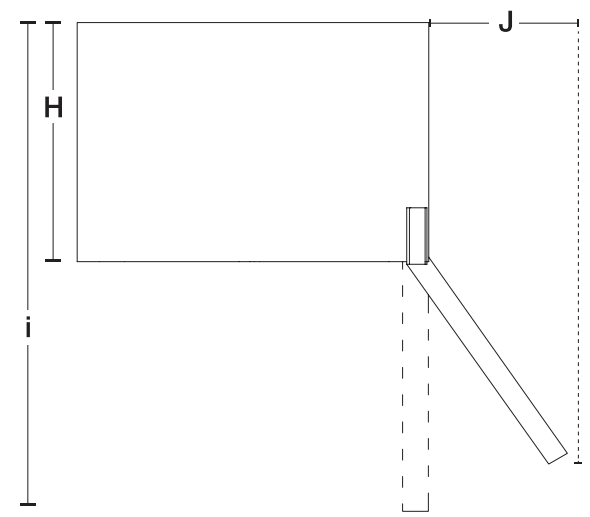

INSTALLATION GUIDE

PRODUCT DIMENSIONS

CUT-OUT DIMENSIONS

PLANNED DIMENSIONS

POINT	DESCRIPTION	INCHES	CM
A	Actual Height	74 5/8	189.5
B	Actual Width	23 5/8	60
C	Actual Depth	29 2/8	74.25
D	Height Excluding Hinge	74 5/8	189.5
E	Cut-Out Width	24 7/8	63.1
F	Cut-Out Height	76	193
G	Cut-Out Depth	25 3/8	64.4
H	Depth Excluding Doors	24 1/8	61.2
I	Depth with Doors Open 90°	49 3/8	125.4