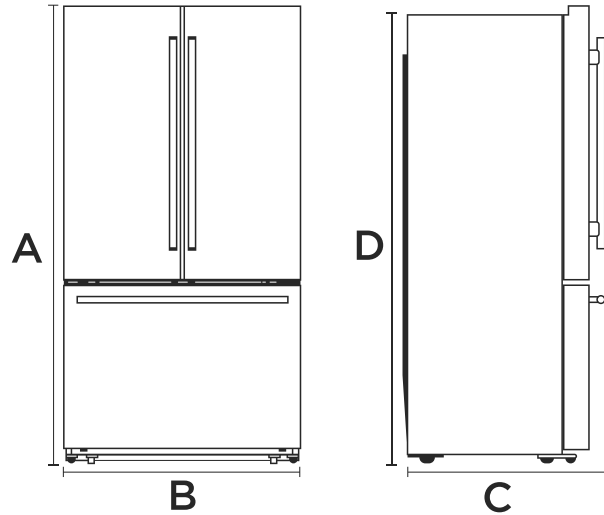

LED LIGHTING

White LED provides a more aesthetic look inside your fridge and limited energy consumption.

AUTOMATIC ICE MAKER

A convenient built-in icemaker provides 2.75 lbs of ice daily.

INSTALLATION GUIDE

PRODUCT DIMENSIONS

CUT-OUT DIMENSIONS

PLANNED DIMENSIONS

POINT	DESCRIPTION	INCHES	CM
A	Actual Height	69 ¹⁴ / ₁₆	177.3
B	Actual Width	35 ¹⁵ / ₁₆	70.9
C	Actual Depth	35 ⁸ / ₁₆	90.1
D	Height Excluding Hinge	68 ⁸ / ₁₆	173.9
E	Cut-Out Width	36 ¹⁰ / ₁₆	92.7
F	Cut-Out Height	71 ² / ₁₆	188.7
G	Cut-Out Depth	36 ¹² / ₁₆	90.8
H	Depth Excluding Doors	28 ⁸ / ₁₆	72.3
i	Depth with Doors Open 90°	53 ⁸ / ₁₆	223.5