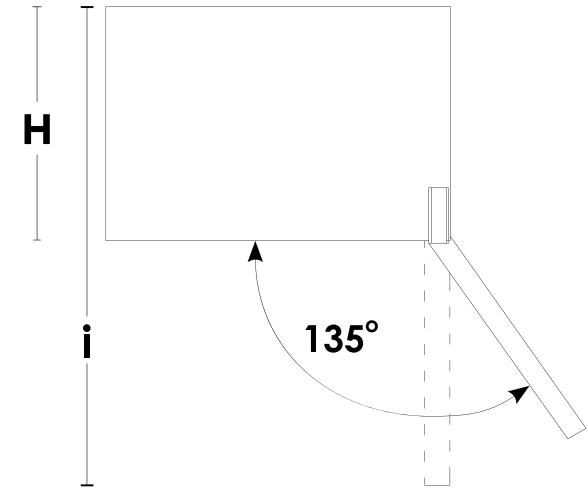

450 SERIES

36" French Door Refrigerator

FFD27ESSSS

CLICK TO
VIEW IN KITCHEN

FRONT

OPEN

PRODUCT DIMENSIONS

Width	35 ¹⁵ / ₁₆ in.	91.2cm
Height	69 ¹⁴ / ₁₆ in.	177.8cm
Depth	35 ⁸ / ₁₆ in.	72.5cm
Height Excluding Hinge	68 ⁸ / ₁₆ in.	177.2cm
Depth Excluding Doors	28 ¹¹ / ₁₆ in.	78.7cm
Depth With Doors Open 90°	53 ⁸ / ₁₆ in.	223.5cm
Weight	275 lbs.	124.7 kg
Capacity	26.6 cu. ft.	591.8L

PRODUCT DIMENSIONS

CUT-OUT DIMENSIONS

PLANNED DIMENSIONS

POINT	DESCRIPTION	INCHES	CM
A	Actual Height	69 ¹⁴ / ₁₆	177.3
B	Actual Width	35 ¹⁵ / ₁₆	70.9
C	Actual Depth	35 ⁸ / ₁₆	90.1
D	Height Excluding Hinge	68 ⁸ / ₁₆	173.9
E	Cut-Out Width	36 ¹⁰ / ₁₆	92.7
F	Cut-Out Height	71 ² / ₁₆	188.7
G	Cut-Out Depth	36 ¹² / ₁₆	90.8
H	Depth Excluding Doors	28 ⁸ / ₁₆	72.3
i	Depth with Doors Open 90°	53 ⁸ / ₁₆	223.5