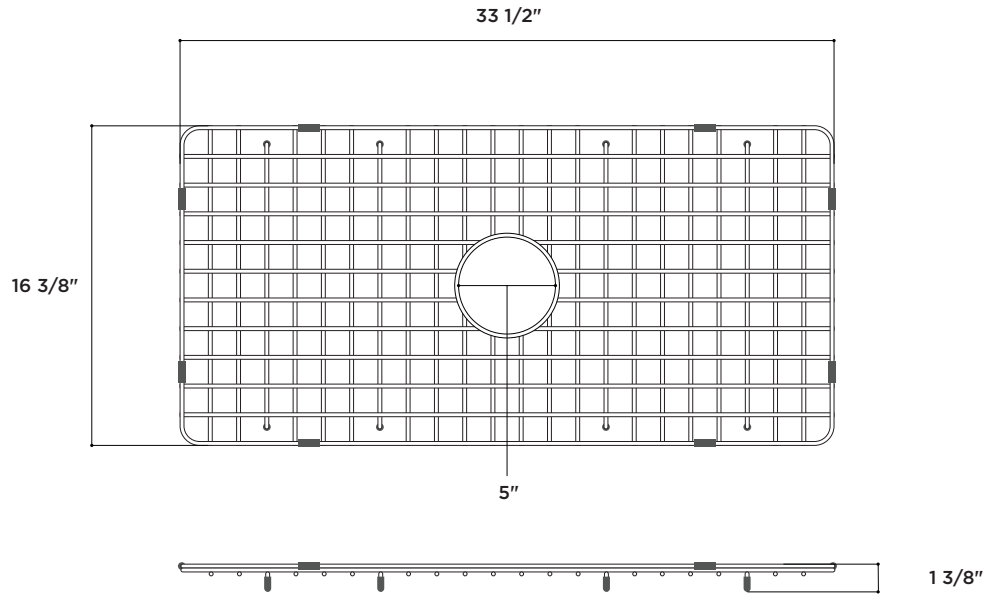

..... MADE IN ITALY

Stainless Steel Sink Grid SSG-LTW3619

compatible with Latoscana LTW3619 36" Fireclay Sink

FEATURES

- stainless steel
- 5" drain opening

DIMENSIONS

size	width	length	height	sink width
SSG-LTW3619	33 1/2"	16 3/8"	1 3/8"	36"
<i>also available in sizes compatible with 27" and 30" sinks</i>				