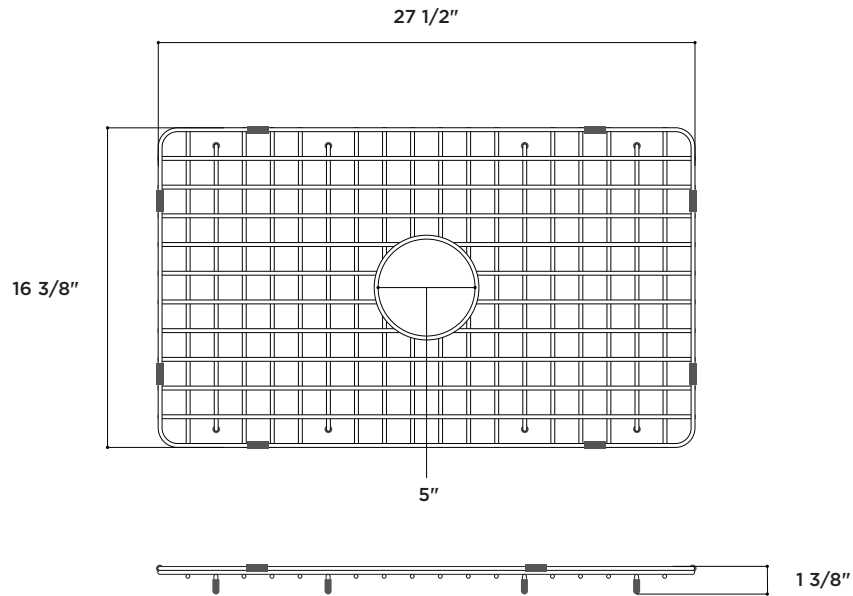

## Stainless Steel Sink Grid SSG-LTW3019

*compatible with Latoscana LTW3019 30" Fireclay Sink*

### FEATURES

- stainless steel
- 5" drain opening

### DIMENSIONS

size	width	length	height	sink width
<b>SSG-LTW3019</b>	<b>27 1/2"</b>	<b>16 3/8"</b>	<b>1 3/8"</b>	<b>30"</b>
<i>also available in sizes compatible with 27" and 36" sinks</i>				