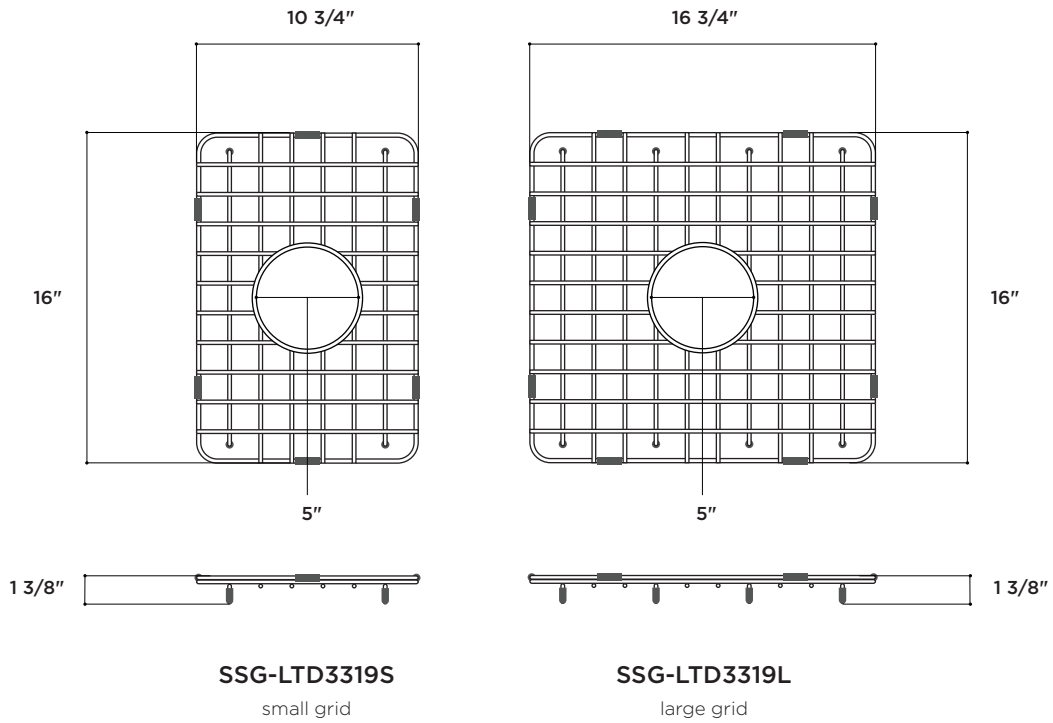

LATOSCANA
by Pairei

..... MADE IN ITALY

Stainless Steel Sink Grids SSG-LTD3319S and SSG-LTD3319L

compatible with Latoscana LTD3319 33" Double Bowl Fireclay Sink

FEATURES

- stainless steel
- 5" drain openings

DIMENSIONS

size	width	length	height
SSG-LTD3319S	10 3/4"	16"	1 3/8"
SSG-LTD3319L	16 3/4"	16"	1 3/8"