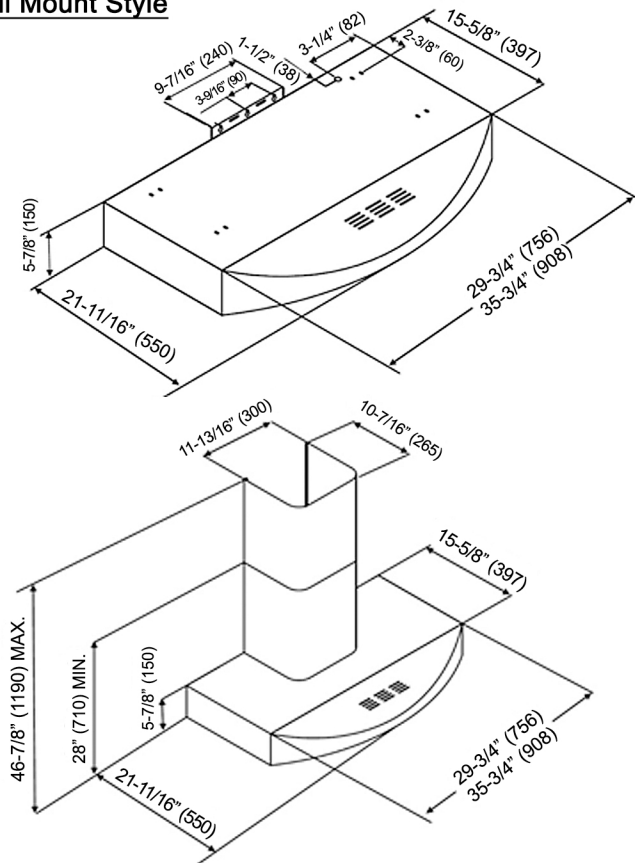

KOBE®

KOBE Range Hoods

So Quiet... You Won't Believe It's On!

Under Cabinet Style

Wall Mount Style (Duct Cover is Included)

Brillia® CHX38 SQBD-3 SERIES Multi-Style

Model / Size	For Under Cabinet CHX3830SQBD-3 / 30" CHX3836SQBD-3 / 36"	For Wall Mount CHX3830SQBD-WM-3 / 30" CHX3836SQBD-WM-3 / 36"
Appearance		
Stainless Steel		✓
Seamless		✓
Performance		
CFM / Sone	150 to 400 / 1.2 to 5.0	
QuietMode™	1.2 Sone	
LED Lights	2 x Lights (3W) - 30" , 36"	
Speed	3 Speed	
Control	Mechanical Push Button	
Blower Type	Twin Vertical Turbine Impeller	
Exhaust	Ductless	
Consumption / Ampere	232W / 2.21A	
Filter	Baffle with Charcoal	
Optional Accessories		
Backsplash Panel	SSP30 (30" x 32") SSP36 (36" x 32")	

Wall Mount Style

Under Cabinet Style

Information subject to change without notice.
Measurement in inches (mm). Inches are converted

* Building code may vary.
www.koberangehoods.com VER. 170601