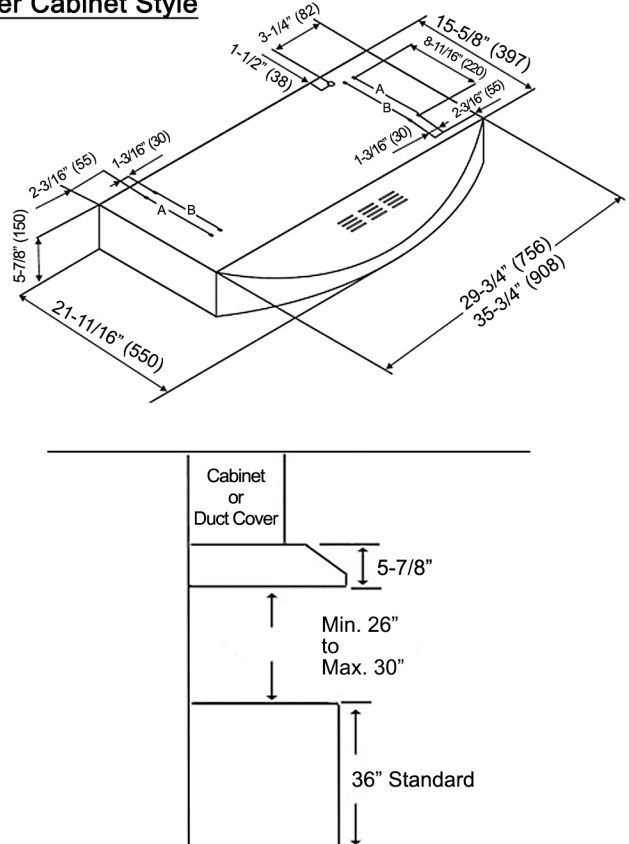

KOBE®

KOBE Range Hoods

So Quiet... You Won't Believe It's On!

Under Cabinet Style

Wall Mount Style (Duct Cover is Included)

Brillia® CHX38 SQBD-3 SERIES Multi-Style

Model / Size	For Under Cabinet CHX3830SQBD-3 / 30" CHX3836SQBD-3 / 36"	For Wall Mount CHX3830SQBD-WM-3 / 30" CHX3836SQBD-WM-3 / 36"
Appearance		
Stainless Steel		✓
Seamless		✓
Performance		
CFM / Sone	150 to 400 / 1.2 to 5.0	
QuietMode™	1.2 Sone	
LED Lights	2 x Lights (3W) - 30" , 36"	
Speed	3 Speed	
Control	Mechanical Push Button	
Blower Type	Twin Vertical Turbine Impeller	
Exhaust	Ductless	
Consumption / Ampere	232W / 2.21A	
Filter	Baffle with Charcoal	
Optional Accessories		
Backsplash Panel	SSP30 (30" x 32") SSP36 (36" x 32")	

Wall Mount Style

Under Cabinet Style

Information subject to change without notice.
Measurement in inches (mm). Inches are converted

* Building code may vary.
www.koberangehoods.com VER. 170601