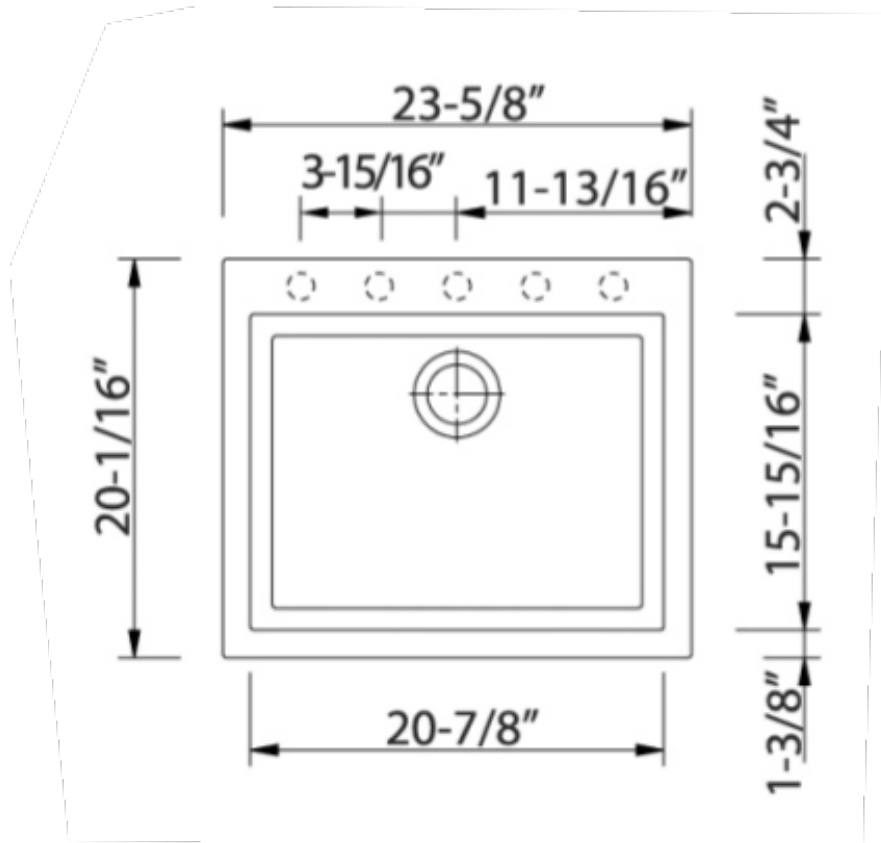

ON6010

Single basin drop-in sink
23" x 20" x 8"
ONE Series

SPECIFICATION SUBMITTAL

Kitchen series

ON6010

Plados Sink, Contemporary Styling

STANDARDS

- Compliant with ASME A112.18.1-B125.1
- Compliant with AB1953
- Compliant with ANSI NSF61 – Annex G
- Certified by CSA International
- Compliant with ANSI A117.1