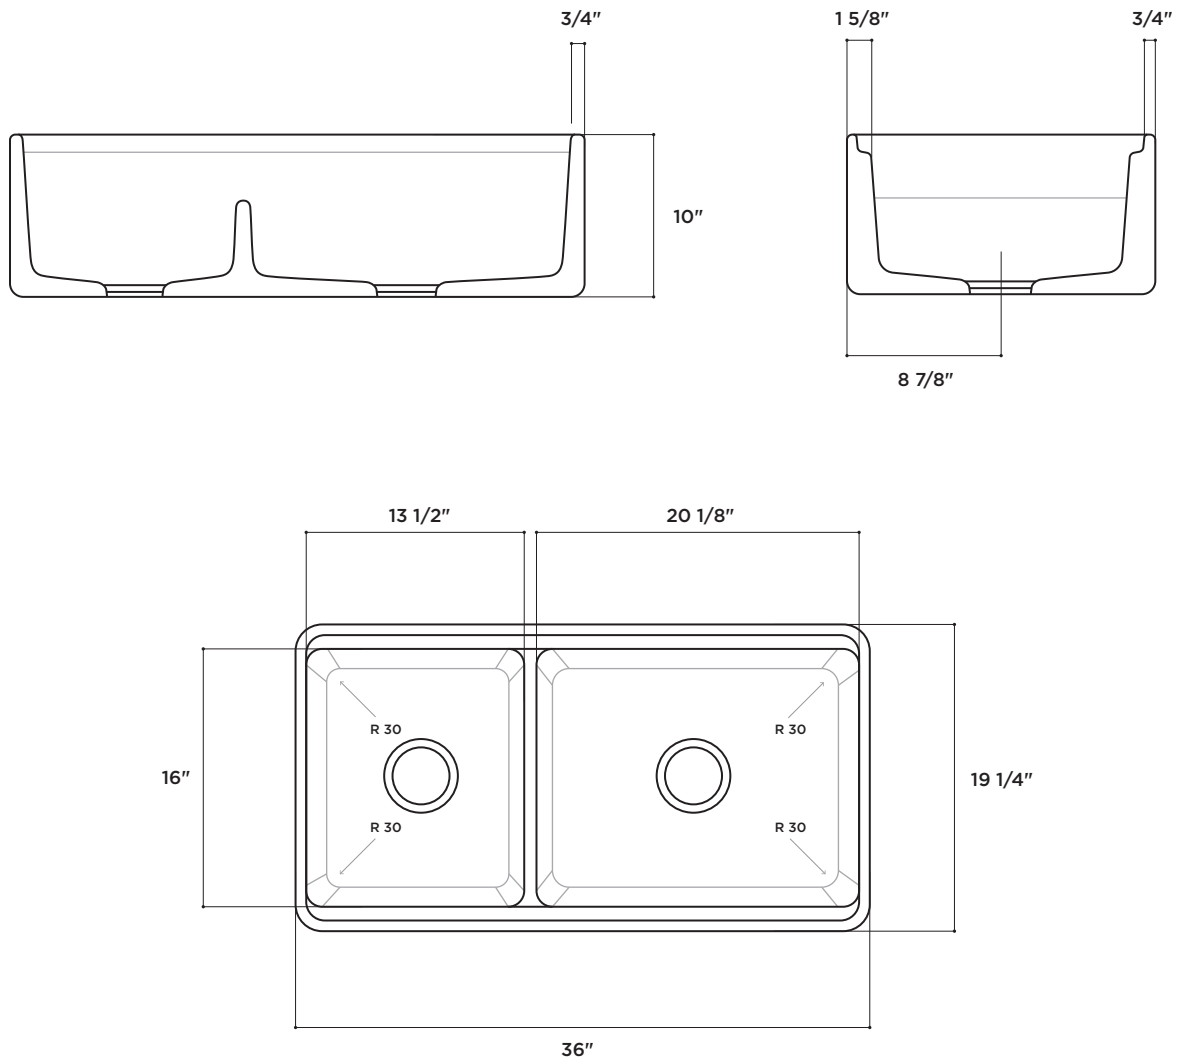

Optional cutting board. Available finishes:

LCB1813A Ash

LCB1813N Walnut

DIMENSIONS*

LDL3619W	width	length	height
exterior	36"	19 1/4"	10"
interior	13 1/2" & 20 1/8"	16"	

* Due to the nature of fireclay products, the given dimensions may vary. We recommend that the cabinet maker wait until the sink is on hand before making any cabinetry or counter tops. While Latoscana endeavors to provide accurate information, all dimensions are nominal, cannot be guaranteed, and are subject to change.

LATOSCANA
by Pairei

MADE IN ITALY

**Reversible Double Bowl Fireclay Farmhouse Sink
LDL3619W**

PLEASE NOTE

Due to the nature of fireclay products, the given dimensions may vary. We recommend that the cabinet maker wait until the sink is on hand before making any cabinetry or counter tops. While Latoscana endeavors to provide accurate information, all dimensions are nominal, cannot be guaranteed, and are subject to change.